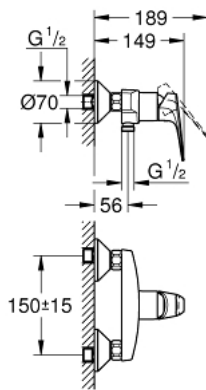

23 632 000 **BAUFLOW SINGLE-LEVER SHOWER MIXER 1/2"**

**PRODUCT DESCRIPTION**

- Tyc: Chrome
- wall mounted
- metal lever
- GROHE SmoothControl 35 mm ceramic cartridge
- GROHE LongLife finish
- shower bottom outlet 1/2"
- S-unions
- metal wall escutcheon

## 23 632 000 BAUFLOW SINGLE-LEVER SHOWER MIXER 1/2"

### SPARE PARTS

- 1: Lever (Spare part-nr. 46959000)
- 2: Cap (Spare part-nr. 46899000)
- 3: Cartridge (Spare part-nr. 46374000)
- 4: S-union (Spare part-nr. 12075000)
- 4.1: Seal (Spare part-nr. 0138600M)
- 4.2: Escutcheon (Spare part-nr. 0221000M)
- 5: Screw connection 1/2" (Spare part-nr. 45044000)
- 6: Extension 3/4", 20 mm (Spare part-nr. 0713000M)\*
- 7: Temperature limiter (Spare part-nr. 46375000)\*
- 8: Special spanner (Spare part-nr. 19377000)\*
- 9: Socket spanner (Spare part-nr. 19332000)\*