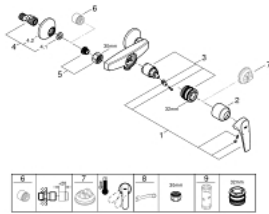

23 632 000 **BAUFLOW SINGLE-LEVER SHOWER MIXER 1/2"**

**PRODUCT DESCRIPTION**

- Tyc: Chrome
- wall mounted
- metal lever
- GROHE SmoothControl 35 mm ceramic cartridge
- GROHE LongLife finish
- shower bottom outlet 1/2"
- S-unions
- metal wall escutcheon

## 23 632 000 BAUFLOW SINGLE-LEVER SHOWER MIXER 1/2"

### SPARE PARTS

- 1: Lever (Spare part-nr. 46959000)
- 2: Cap (Spare part-nr. 46899000)
- 3: Cartridge (Spare part-nr. 46374000)
- 4: S-union (Spare part-nr. 12075000)
- 4.1: Seal (Spare part-nr. 0138600M)
- 4.2: Escutcheon (Spare part-nr. 0221000M)
- 5: Screw connection 1/2" (Spare part-nr. 45044000)
- 6: Extension 3/4", 20 mm (Spare part-nr. 0713000M)\*
- 7: Temperature limiter (Spare part-nr. 46375000)\*
- 8: Special spanner (Spare part-nr. 19377000)\*
- 9: Socket spanner (Spare part-nr. 19332000)\*