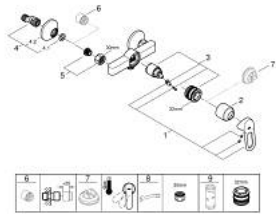

23 634 000 **BAULoop SINGLE-LEVER SHOWER MIXER 1/2"**

PRODUCT DESCRIPTION

- Colour: chrome
- wall mounted
- metal lever
- GROHE SmoothControl 35 mm ceramic cartridge
- GROHE LongLife finish
- shower bottom outlet 1/2"
- S-unions
- metal wall escutcheon

23 634 000 BAULoop SINGLE-LEVER SHOWER MIXER 1/2"

SPARE PARTS

- 1: Lever (Spare part-nr. 46961000)
- 2: Cap (Spare part-nr. 46899000)
- 3: Cartridge (Spare part-nr. 46374000)
- 4: S-union (Spare part-nr. 12075000)
- 4.1: Seal (Spare part-nr. 0138600M)
- 4.2: Escutcheon (Spare part-nr. 0221000M)
- 5: Screw connection 1/2" (Spare part-nr. 45044000)
- 6: Extension 3/4", 20 mm (Spare part-nr. 0713000M)*
- 7: Temperature limiter (Spare part-nr. 46375000)*
- 8: Special spanner (Spare part-nr. 19377000)*
- 9: Socket spanner (Spare part-nr. 19332000)*