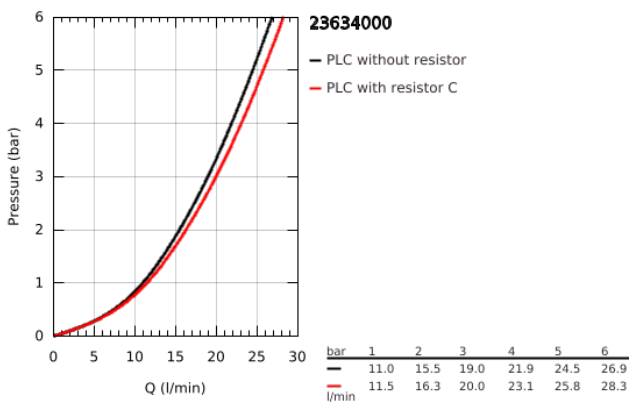

23 634 000 **BAULoop SINGLE-LEVER SHOWER MIXER 1/2"**

PRODUCT DESCRIPTION

- Colour: chrome
- wall mounted
- metal lever
- GROHE SmoothControl 35 mm ceramic cartridge
- GROHE LongLife finish
- shower bottom outlet 1/2"
- S-unions
- metal wall escutcheon

23 634 000 BAULoop SINGLE-LEVER SHOWER MIXER 1/2"

SPARE PARTS

- 1: Lever (Spare part-nr. 46961000)
- 2: Cap (Spare part-nr. 46899000)
- 3: Cartridge (Spare part-nr. 46374000)
- 4: S-union (Spare part-nr. 12075000)
- 4.1: Seal (Spare part-nr. 0138600M)
- 4.2: Escutcheon (Spare part-nr. 0221000M)
- 5: Screw connection 1/2" (Spare part-nr. 45044000)
- 6: Extension 3/4", 20 mm (Spare part-nr. 0713000M)*
- 7: Temperature limiter (Spare part-nr. 46375000)*
- 8: Special spanner (Spare part-nr. 19377000)*
- 9: Socket spanner (Spare part-nr. 19332000)*