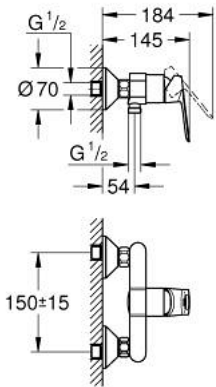

23 634 000 **BAULoop SINGLE-LEVER SHOWER MIXER 1/2"**

PRODUCT DESCRIPTION

- Colour: chrome
- wall mounted
- metal lever
- GROHE SmoothControl 35 mm ceramic cartridge
- GROHE LongLife finish
- shower bottom outlet 1/2"
- S-unions
- metal wall escutcheon

23 634 000 BAULoop SINGLE-LEVER SHOWER MIXER 1/2"

SPARE PARTS

- 1: Lever (Spare part-nr. 46961000)
- 2: Cap (Spare part-nr. 46899000)
- 3: Cartridge (Spare part-nr. 46374000)
- 4: S-union (Spare part-nr. 12075000)
- 4.1: Seal (Spare part-nr. 0138600M)
- 4.2: Escutcheon (Spare part-nr. 0221000M)
- 5: Screw connection 1/2" (Spare part-nr. 45044000)
- 6: Extension 3/4", 20 mm (Spare part-nr. 0713000M)*
- 7: Temperature limiter (Spare part-nr. 46375000)*
- 8: Special spanner (Spare part-nr. 19377000)*
- 9: Socket spanner (Spare part-nr. 19332000)*