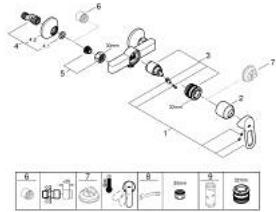

23 634 000 **BAULoop SINGLE-LEVER SHOWER MIXER 1/2"**

PRODUCT DESCRIPTION

- Tyc: Chrome
- wall mounted
- metal lever
- GROHE SmoothControl 35 mm ceramic cartridge
- GROHE LongLife finish
- shower bottom outlet 1/2"
- S-unions
- metal wall escutcheon

23 634 000 BAULoop SINGLE-LEVER SHOWER MIXER 1/2"

SPARE PARTS

- 1: Lever (Spare part-nr. 46961000)
- 2: Cap (Spare part-nr. 46899000)
- 3: Cartridge (Spare part-nr. 46374000)
- 4: S-union (Spare part-nr. 12075000)
- 4.1: Seal (Spare part-nr. 0138600M)
- 4.2: Escutcheon (Spare part-nr. 0221000M)
- 5: Screw connection 1/2" (Spare part-nr. 45044000)
- 6: Extension 3/4", 20 mm (Spare part-nr. 0713000M)*
- 7: Temperature limiter (Spare part-nr. 46375000)*
- 8: Special spanner (Spare part-nr. 19377000)*
- 9: Socket spanner (Spare part-nr. 19332000)*