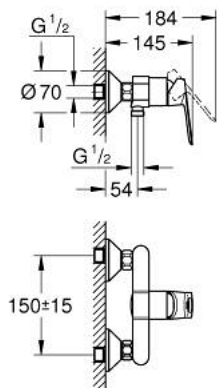

23 634 000 **BAULoop SINGLE-LEVER SHOWER MIXER 1/2"**

PRODUCT DESCRIPTION

- Tyc: Chrome
- wall mounted
- metal lever
- GROHE SmoothControl 35 mm ceramic cartridge
- GROHE LongLife finish
- shower bottom outlet 1/2"
- S-unions
- metal wall escutcheon

23 634 000 BAULoop SINGLE-LEVER SHOWER MIXER 1/2"

SPARE PARTS

- 1: Lever (Spare part-nr. 46961000)
- 2: Cap (Spare part-nr. 46899000)
- 3: Cartridge (Spare part-nr. 46374000)
- 4: S-union (Spare part-nr. 12075000)
- 4.1: Seal (Spare part-nr. 0138600M)
- 4.2: Escutcheon (Spare part-nr. 0221000M)
- 5: Screw connection 1/2" (Spare part-nr. 45044000)
- 6: Extension 3/4", 20 mm (Spare part-nr. 0713000M)*
- 7: Temperature limiter (Spare part-nr. 46375000)*
- 8: Special spanner (Spare part-nr. 19377000)*
- 9: Socket spanner (Spare part-nr. 19332000)*