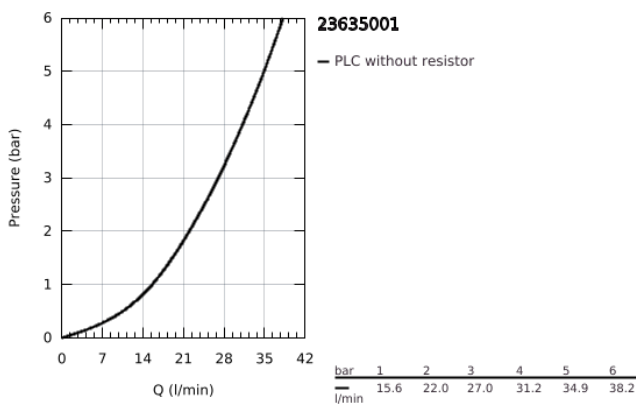

23 635 001 BAUEDGE SINGLE-LEVER SHOWER MIXER 1/2"

PRODUCT DESCRIPTION

- Colour: chrome
- wall mounted
- metal lever
- GROHE SmoothControl 35 mm ceramic cartridge
- with temperature limiter
- GROHE LongLife finish
- adjustable flow rate limiter
- shower bottom outlet 1/2" with integrated non return valve
- protected against backflow
- S-unions
- metal wall escutcheon
- professional exclusive

23 635 001 BAUEDGE SINGLE-LEVER SHOWER MIXER 1/2"

SPARE PARTS

- 1: Cartridge (Spare part-nr. 46374000)
 - 2: S-union (Spare part-nr. 12075000)
 - 2.1: Seal (Spare part-nr. 0138600M)
 - 2.2: Escutcheon (Spare part-nr. 0221000M)
 - 3: Screw connection 1/2" (Spare part-nr. 45044000)
 - 4: Non-return valve (Spare part-nr. 42601000)
 - 5: Extension 3/4", 20 mm (Spare part-nr. 0713000M)*
 - 6: Special spanner (Spare part-nr. 19377000)*
 - 7: Socket spanner (Spare part-nr. 19332000)*
- * Optional accessories