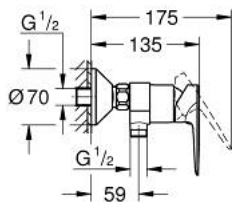

23 635 001 BAUEDGE SINGLE-LEVER SHOWER MIXER 1/2"

PRODUCT DESCRIPTION

- Colour: chrome
- wall mounted
- metal lever
- GROHE SmoothControl 35 mm ceramic cartridge
- with temperature limiter
- GROHE LongLife finish
- adjustable flow rate limiter
- shower bottom outlet 1/2" with integrated non return valve
- protected against backflow
- S-unions
- metal wall escutcheon
- professional exclusive

23 635 001 BAUEDGE SINGLE-LEVER SHOWER MIXER 1/2"

SPARE PARTS

- 1: Cartridge (Spare part-nr. 46374000)
 - 2: S-union (Spare part-nr. 12075000)
 - 2.1: Seal (Spare part-nr. 0138600M)
 - 2.2: Escutcheon (Spare part-nr. 0221000M)
 - 3: Screw connection 1/2" (Spare part-nr. 45044000)
 - 4: Non-return valve (Spare part-nr. 42601000)
 - 5: Extension 3/4", 20 mm (Spare part-nr. 0713000M)*
 - 6: Special spanner (Spare part-nr. 19377000)*
 - 7: Socket spanner (Spare part-nr. 19332000)*
- * Optional accessories