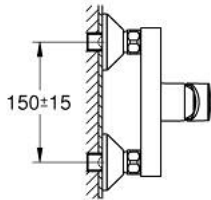

23 635 001 BAUEDGE SINGLE-LEVER SHOWER MIXER 1/2"

PRODUCT DESCRIPTION

- Colour: chrome
- wall mounted
- metal lever
- GROHE SmoothControl 35 mm ceramic cartridge
- with temperature limiter
- GROHE LongLife finish
- adjustable flow rate limiter
- shower bottom outlet 1/2" with integrated non return valve
- protected against backflow
- S-unions
- metal wall escutcheon
- professional exclusive

23 635 001 BAUEDGE SINGLE-LEVER SHOWER MIXER 1/2"

SPARE PARTS

- 1: Cartridge (Spare part-nr. 46374000)
 - 2: S-union (Spare part-nr. 12075000)
 - 2.1: Seal (Spare part-nr. 0138600M)
 - 2.2: Escutcheon (Spare part-nr. 0221000M)
 - 3: Screw connection 1/2" (Spare part-nr. 45044000)
 - 4: Non-return valve (Spare part-nr. 42601000)
 - 5: Extension 3/4", 20 mm (Spare part-nr. 0713000M)*
 - 6: Special spanner (Spare part-nr. 19377000)*
 - 7: Socket spanner (Spare part-nr. 19332000)*
- * Optional accessories