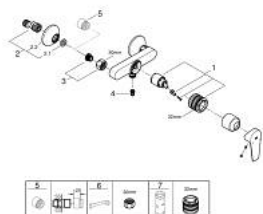

23 635 001 BAUEDGE SINGLE-LEVER SHOWER MIXER 1/2"

PRODUCT DESCRIPTION

- Colour: chrome
- wall mounted
- metal lever
- GROHE SmoothControl 35 mm ceramic cartridge
- with temperature limiter
- GROHE LongLife finish
- adjustable flow rate limiter
- shower bottom outlet 1/2" with integrated non return valve
- protected against backflow
- S-unions
- metal wall escutcheon
- professional exclusive

23 635 001 BAUEDGE SINGLE-LEVER SHOWER MIXER 1/2"

SPARE PARTS

- 1: Cartridge (Spare part-nr. 46374000)
 - 2: S-union (Spare part-nr. 12075000)
 - 2.1: Seal (Spare part-nr. 0138600M)
 - 2.2: Escutcheon (Spare part-nr. 0221000M)
 - 3: Screw connection 1/2" (Spare part-nr. 45044000)
 - 4: Non-return valve (Spare part-nr. 42601000)
 - 5: Extension 3/4", 20 mm (Spare part-nr. 0713000M)*
 - 6: Special spanner (Spare part-nr. 19377000)*
 - 7: Socket spanner (Spare part-nr. 19332000)*
- * Optional accessories