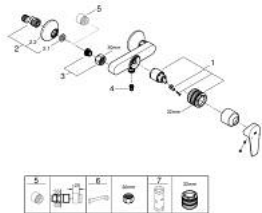

23 635 001 BAUEDGE SINGLE-LEVER SHOWER MIXER 1/2"

PRODUCT DESCRIPTION

- Tyc: Chrome
- wall mounted
- metal lever
- GROHE SmoothControl 35 mm ceramic cartridge
- with temperature limiter
- GROHE LongLife finish
- adjustable flow rate limiter
- shower bottom outlet 1/2" with integrated non return valve
- protected against backflow
- S-unions
- metal wall escutcheon
- professional exclusive

23 635 001 BAUEDGE SINGLE-LEVER SHOWER MIXER 1/2"

SPARE PARTS

- 1: Cartridge (Spare part-nr. 46374000)
 - 2: S-union (Spare part-nr. 12075000)
 - 2.1: Seal (Spare part-nr. 0138600M)
 - 2.2: Escutcheon (Spare part-nr. 0221000M)
 - 3: Screw connection 1/2" (Spare part-nr. 45044000)
 - 4: Non-return valve (Spare part-nr. 42601000)
 - 5: Extension 3/4", 20 mm (Spare part-nr. 0713000M)*
 - 6: Special spanner (Spare part-nr. 19377000)*
 - 7: Socket spanner (Spare part-nr. 19332000)*
- * Optional accessories