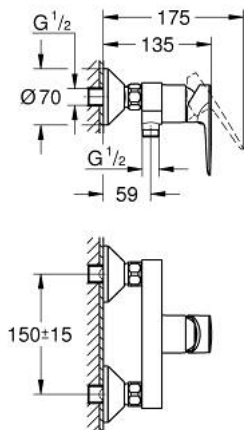

23 635 001 BAUEDGE SINGLE-LEVER SHOWER MIXER 1/2"

PRODUCT DESCRIPTION

- Tyc: Chrome
- wall mounted
- metal lever
- GROHE SmoothControl 35 mm ceramic cartridge
- with temperature limiter
- GROHE LongLife finish
- adjustable flow rate limiter
- shower bottom outlet 1/2" with integrated non return valve
- protected against backflow
- S-unions
- metal wall escutcheon
- professional exclusive

23 635 001 BAUEDGE SINGLE-LEVER SHOWER MIXER 1/2"

SPARE PARTS

- 1: Cartridge (Spare part-nr. 46374000)
 - 2: S-union (Spare part-nr. 12075000)
 - 2.1: Seal (Spare part-nr. 0138600M)
 - 2.2: Escutcheon (Spare part-nr. 0221000M)
 - 3: Screw connection 1/2" (Spare part-nr. 45044000)
 - 4: Non-return valve (Spare part-nr. 42601000)
 - 5: Extension 3/4", 20 mm (Spare part-nr. 0713000M)*
 - 6: Special spanner (Spare part-nr. 19377000)*
 - 7: Socket spanner (Spare part-nr. 19332000)*
- * Optional accessories