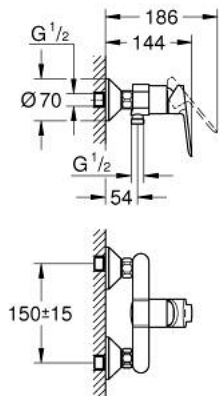

23 636 000 **BAUEDGE SINGLE-LEVER SHOWER MIXER 1/2"**

PRODUCT DESCRIPTION

- Colour: chrome
- wall mounted
- metal lever
- GROHE SmoothControl 35 mm ceramic cartridge
- GROHE LongLife finish
- shower bottom outlet 1/2"
- S-unions
- metal wall escutcheon

23 636 000 BAUEDGE SINGLE-LEVER SHOWER MIXER 1/2"

SPARE PARTS

- 1: Lever (Spare part-nr. 46962000)
- 2: Cap (Spare part-nr. 46899000)
- 3: Cartridge (Spare part-nr. 46374000)
- 4: S-union (Spare part-nr. 12075000)
- 4.1: Seal (Spare part-nr. 0138600M)
- 4.2: Escutcheon (Spare part-nr. 0221000M)
- 5: Screw connection 1/2" (Spare part-nr. 45044000)
- 6: Extension 3/4", 20 mm (Spare part-nr. 0713000M)*
- 7: Temperature limiter (Spare part-nr. 46375000)*
- 8: Special spanner (Spare part-nr. 19377000)*
- 9: Socket spanner (Spare part-nr. 19332000)*