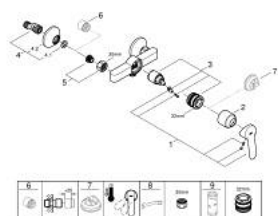

23 636 000 **BAUEDGE SINGLE-LEVER SHOWER MIXER 1/2"**

PRODUCT DESCRIPTION

- Colour: chrome
- wall mounted
- metal lever
- GROHE SmoothControl 35 mm ceramic cartridge
- GROHE LongLife finish
- shower bottom outlet 1/2"
- S-unions
- metal wall escutcheon

23 636 000 BAUEDGE SINGLE-LEVER SHOWER MIXER 1/2"

SPARE PARTS

- 1: Lever (Spare part-nr. 46962000)
- 2: Cap (Spare part-nr. 46899000)
- 3: Cartridge (Spare part-nr. 46374000)
- 4: S-union (Spare part-nr. 12075000)
- 4.1: Seal (Spare part-nr. 0138600M)
- 4.2: Escutcheon (Spare part-nr. 0221000M)
- 5: Screw connection 1/2" (Spare part-nr. 45044000)
- 6: Extension 3/4", 20 mm (Spare part-nr. 0713000M)*
- 7: Temperature limiter (Spare part-nr. 46375000)*
- 8: Special spanner (Spare part-nr. 19377000)*
- 9: Socket spanner (Spare part-nr. 19332000)*