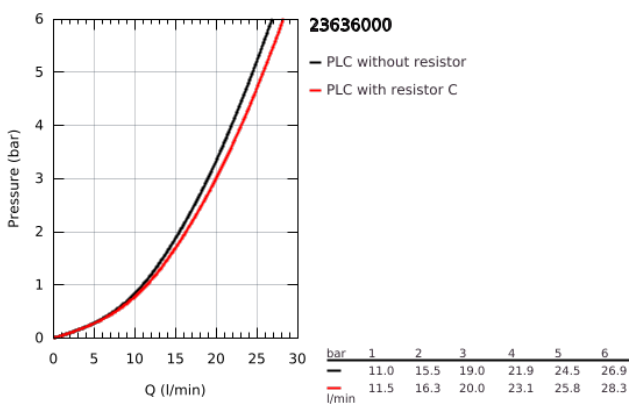

23 636 000 **BAUEDGE SINGLE-LEVER SHOWER MIXER 1/2"**

PRODUCT DESCRIPTION

- Colour: chrome
- wall mounted
- metal lever
- GROHE SmoothControl 35 mm ceramic cartridge
- GROHE LongLife finish
- shower bottom outlet 1/2"
- S-unions
- metal wall escutcheon

23 636 000 BAUEDGE SINGLE-LEVER SHOWER MIXER 1/2"

SPARE PARTS

- 1: Lever (Spare part-nr. 46962000)
- 2: Cap (Spare part-nr. 46899000)
- 3: Cartridge (Spare part-nr. 46374000)
- 4: S-union (Spare part-nr. 12075000)
- 4.1: Seal (Spare part-nr. 0138600M)
- 4.2: Escutcheon (Spare part-nr. 0221000M)
- 5: Screw connection 1/2" (Spare part-nr. 45044000)
- 6: Extension 3/4", 20 mm (Spare part-nr. 0713000M)*
- 7: Temperature limiter (Spare part-nr. 46375000)*
- 8: Special spanner (Spare part-nr. 19377000)*
- 9: Socket spanner (Spare part-nr. 19332000)*