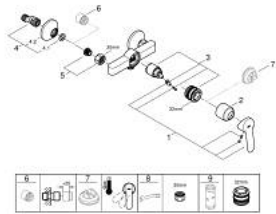

23 636 000 **BAUEDGE SINGLE-LEVER SHOWER MIXER 1/2"**

**PRODUCT DESCRIPTION**

- Tyc: Chrome
- wall mounted
- metal lever
- GROHE SmoothControl 35 mm ceramic cartridge
- GROHE LongLife finish
- shower bottom outlet 1/2"
- S-unions
- metal wall escutcheon

## 23 636 000 BAUEDGE SINGLE-LEVER SHOWER MIXER 1/2"

### SPARE PARTS

- 1: Lever (Spare part-nr. 46962000)
- 2: Cap (Spare part-nr. 46899000)
- 3: Cartridge (Spare part-nr. 46374000)
- 4: S-union (Spare part-nr. 12075000)
- 4.1: Seal (Spare part-nr. 0138600M)
- 4.2: Escutcheon (Spare part-nr. 0221000M)
- 5: Screw connection 1/2" (Spare part-nr. 45044000)
- 6: Extension 3/4", 20 mm (Spare part-nr. 0713000M)\*
- 7: Temperature limiter (Spare part-nr. 46375000)\*
- 8: Special spanner (Spare part-nr. 19377000)\*
- 9: Socket spanner (Spare part-nr. 19332000)\*