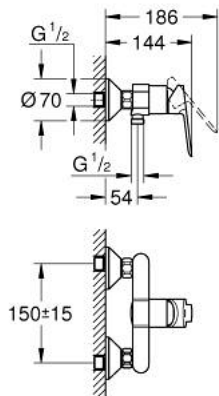

23 636 000 **BAUEDGE SINGLE-LEVER SHOWER MIXER 1/2"**

**PRODUCT DESCRIPTION**

- Tyc: Chrome
- wall mounted
- metal lever
- GROHE SmoothControl 35 mm ceramic cartridge
- GROHE LongLife finish
- shower bottom outlet 1/2"
- S-unions
- metal wall escutcheon

## 23 636 000 BAUEDGE SINGLE-LEVER SHOWER MIXER 1/2"

### SPARE PARTS

- 1: Lever (Spare part-nr. 46962000)
- 2: Cap (Spare part-nr. 46899000)
- 3: Cartridge (Spare part-nr. 46374000)
- 4: S-union (Spare part-nr. 12075000)
- 4.1: Seal (Spare part-nr. 0138600M)
- 4.2: Escutcheon (Spare part-nr. 0221000M)
- 5: Screw connection 1/2" (Spare part-nr. 45044000)
- 6: Extension 3/4", 20 mm (Spare part-nr. 0713000M)\*
- 7: Temperature limiter (Spare part-nr. 46375000)\*
- 8: Special spanner (Spare part-nr. 19377000)\*
- 9: Socket spanner (Spare part-nr. 19332000)\*