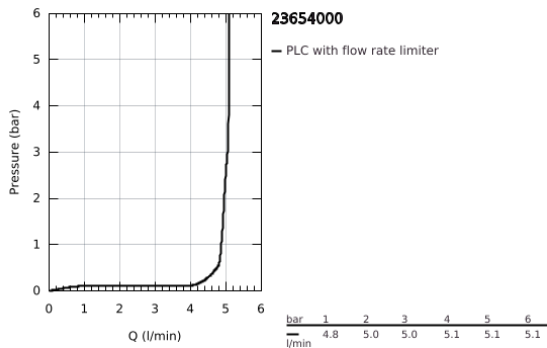

23 654 000 **EUROCUBE JOY BASIN MIXER 1/2"**
S-SIZE

PRODUCT DESCRIPTION

- Colour: chrome
- single hole installation
- metal lever
- GROHE FeatherControl Joystick cartridge
- GROHE EcoJoy - less water, perfect flow
- maximum flow rate (at 3 bar): 5 l/min
- SpeedClean mousseur
- GROHE FastFixation Plus installation system
- pop-up waste set 1 1/4"
- flexible connection hoses

23 654 000 **EUROCUBE JOY BASIN MIXER 1/2"**
S-SIZE

SPARE PARTS

- 1: Lever (Spare part-nr. 46945000)
- 2: Cartridge (Spare part-nr. 46907000)
- 3: Pop-up rod (Spare part-nr. 46787000)
- 4: Shank mounting kit (Spare part-nr. 46645000)
- 5: Waste set 1 1/4" (Spare part-nr. 28910000)
- 5.1: Plug (Spare part-nr. 07182000)
- 5.2: Eccentric rod (Spare part-nr. 07052000)
- 6: Mousseur (Spare part-nr. 48159000)
- 7: Mounting wrench (Spare part-nr. 19017000)*
- 8: Eccentric rod (Spare part-nr. 07341000)*