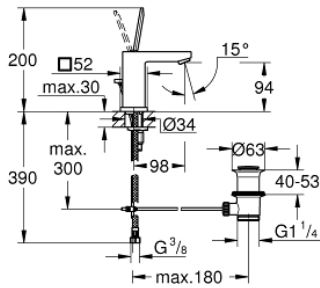

23 654 000 **EUROCUBE JOY BASIN MIXER 1/2"**
S-SIZE

PRODUCT DESCRIPTION

- Colour: chrome
- single hole installation
- metal lever
- GROHE FeatherControl Joystick cartridge
- GROHE EcoJoy - less water, perfect flow
- maximum flow rate (at 3 bar): 5 l/min
- SpeedClean mousseur
- GROHE FastFixation Plus installation system
- pop-up waste set 1 1/4"
- flexible connection hoses

23 654 000 **EUROCUBE JOY BASIN MIXER 1/2"**
S-SIZE

SPARE PARTS

- 1: Lever (Spare part-nr. 46945000)
- 2: Cartridge (Spare part-nr. 46907000)
- 3: Pop-up rod (Spare part-nr. 46787000)
- 4: Shank mounting kit (Spare part-nr. 46645000)
- 5: Waste set 1 1/4" (Spare part-nr. 28910000)
- 5.1: Plug (Spare part-nr. 07182000)
- 5.2: Eccentric rod (Spare part-nr. 07052000)
- 6: Mousseur (Spare part-nr. 48159000)
- 7: Mounting wrench (Spare part-nr. 19017000)*
- 8: Eccentric rod (Spare part-nr. 07341000)*