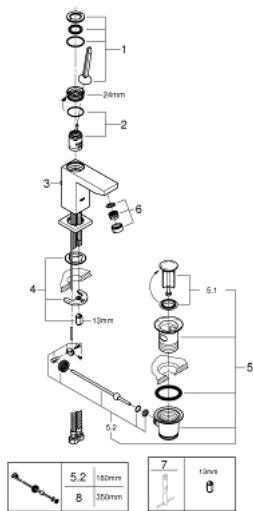

23 654 000 **EUROCUBE JOY BASIN MIXER 1/2"**
S-SIZE

PRODUCT DESCRIPTION

- Colour: chrome
- single hole installation
- metal lever
- GROHE FeatherControl Joystick cartridge
- GROHE EcoJoy - less water, perfect flow
- maximum flow rate (at 3 bar): 5 l/min
- SpeedClean mousseur
- GROHE FastFixation Plus installation system
- pop-up waste set 1 1/4"
- flexible connection hoses

23 654 000 **EUROCUBE JOY BASIN MIXER 1/2"**
S-SIZE

SPARE PARTS

- 1: Lever (Spare part-nr. 46945000)
- 2: Cartridge (Spare part-nr. 46907000)
- 3: Pop-up rod (Spare part-nr. 46787000)
- 4: Shank mounting kit (Spare part-nr. 46645000)
- 5: Waste set 1 1/4" (Spare part-nr. 28910000)
- 5.1: Plug (Spare part-nr. 07182000)
- 5.2: Eccentric rod (Spare part-nr. 07052000)
- 6: Mousseur (Spare part-nr. 48159000)
- 7: Mounting wrench (Spare part-nr. 19017000)*
- 8: Eccentric rod (Spare part-nr. 07341000)*