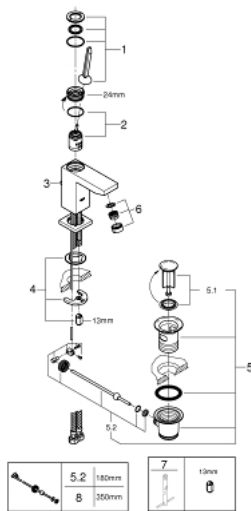

23 654 000 **EUROCUBE JOY BASIN MIXER 1/2"**
S-SIZE

PRODUCT DESCRIPTION

- Tyc: Chrome
- single hole installation
- metal lever
- GROHE FeatherControl Joystick cartridge
- GROHE EcoJoy - Less water, perfect flow
- maximum flow rate (at 3 bar): 5 l/min
- SpeedClean mousseur
- GROHE FastFixation Plus installation system
- pop-up waste set 1 1/4"
- flexible connection hoses

23 654 000 **EUROCUBE JOY BASIN MIXER 1/2"**
S-SIZE

SPARE PARTS

- 1: Lever (Spare part-nr. 46945000)
- 2: Cartridge (Spare part-nr. 46907000)
- 3: Pop-up rod (Spare part-nr. 46787000)
- 4: Shank mounting kit (Spare part-nr. 46645000)
- 5: Waste set 1 1/4" (Spare part-nr. 28910000)
- 5.1: Plug (Spare part-nr. 07182000)
- 5.2: Eccentric rod (Spare part-nr. 07052000)
- 6: Mousseur (Spare part-nr. 48159000)
- 7: Mounting wrench (Spare part-nr. 19017000)*
- 8: Eccentric rod (Spare part-nr. 07341000)*