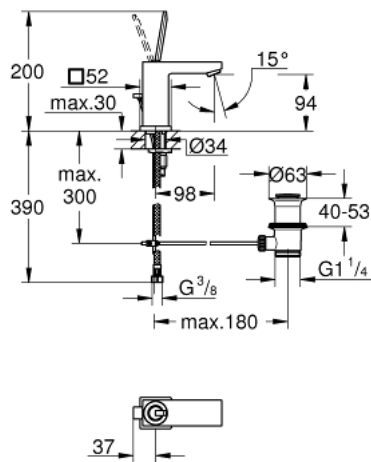

23 654 000 **EUROCUBE JOY BASIN MIXER 1/2"**
S-SIZE

PRODUCT DESCRIPTION

- Tyc: Chrome
- single hole installation
- metal lever
- GROHE FeatherControl Joystick cartridge
- GROHE EcoJoy - Less water, perfect flow
- maximum flow rate (at 3 bar): 5 l/min
- SpeedClean mousseur
- GROHE FastFixation Plus installation system
- pop-up waste set 1 1/4"
- flexible connection hoses

23 654 000 **EUROCUBE JOY BASIN MIXER 1/2"**
S-SIZE

SPARE PARTS

- 1: Lever (Spare part-nr. 46945000)
- 2: Cartridge (Spare part-nr. 46907000)
- 3: Pop-up rod (Spare part-nr. 46787000)
- 4: Shank mounting kit (Spare part-nr. 46645000)
- 5: Waste set 1 1/4" (Spare part-nr. 28910000)
- 5.1: Plug (Spare part-nr. 07182000)
- 5.2: Eccentric rod (Spare part-nr. 07052000)
- 6: Mousseur (Spare part-nr. 48159000)
- 7: Mounting wrench (Spare part-nr. 19017000)*
- 8: Eccentric rod (Spare part-nr. 07341000)*