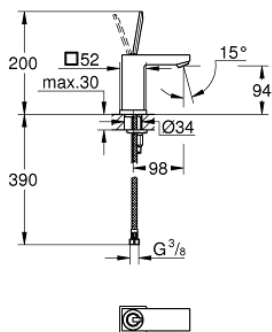

23 656 000 **EUROCUBE JOY BASIN MIXER 1/2"**
S-SIZE

PRODUCT DESCRIPTION

- Colour: chrome
- single hole installation
- metal lever
- GROHE FeatherControl Joystick cartridge
- GROHE EcoJoy - less water, perfect flow
- maximum flow rate (at 3 bar): 5 l/min
- SpeedClean mousseur
- GROHE FastFixation Plus installation system
- smooth body
- flexible connection hoses

23 656 000 **EUROCUBE JOY BASIN MIXER 1/2"**
S-SIZE

SPARE PARTS

- 1: Lever (Spare part-nr. 46945000)
 - 2: Cartridge (Spare part-nr. 46907000)
 - 3: Shank mounting kit (Spare part-nr. 46645000)
 - 4: Mousseur (Spare part-nr. 48159000)
 - 5: Mounting wrench (Spare part-nr. 19017000)*
- * Optional accessories