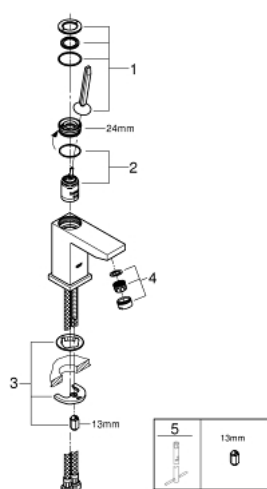

23 656 000 **EUROCUBE JOY BASIN MIXER 1/2"**
S-SIZE

PRODUCT DESCRIPTION

- Colour: chrome
- single hole installation
- metal lever
- GROHE FeatherControl Joystick cartridge
- GROHE EcoJoy - less water, perfect flow
- maximum flow rate (at 3 bar): 5 l/min
- SpeedClean mousseur
- GROHE FastFixation Plus installation system
- smooth body
- flexible connection hoses

23 656 000 **EUROCUBE JOY BASIN MIXER 1/2"**
S-SIZE

SPARE PARTS

- 1: Lever (Spare part-nr. 46945000)
 - 2: Cartridge (Spare part-nr. 46907000)
 - 3: Shank mounting kit (Spare part-nr. 46645000)
 - 4: Mousseur (Spare part-nr. 48159000)
 - 5: Mounting wrench (Spare part-nr. 19017000)*
- * Optional accessories