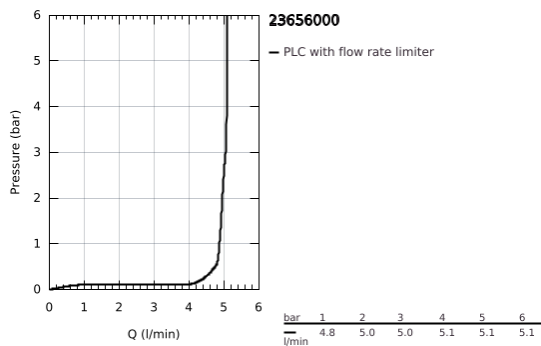

23 656 000 **EUROCUBE JOY BASIN MIXER 1/2"**
S-SIZE

PRODUCT DESCRIPTION

- Colour: chrome
- single hole installation
- metal lever
- GROHE FeatherControl Joystick cartridge
- GROHE EcoJoy - less water, perfect flow
- maximum flow rate (at 3 bar): 5 l/min
- SpeedClean mousseur
- GROHE FastFixation Plus installation system
- smooth body
- flexible connection hoses

23 656 000 **EUROCUBE JOY BASIN MIXER 1/2"**
S-SIZE

SPARE PARTS

- 1: Lever (Spare part-nr. 46945000)
 - 2: Cartridge (Spare part-nr. 46907000)
 - 3: Shank mounting kit (Spare part-nr. 46645000)
 - 4: Mousseur (Spare part-nr. 48159000)
 - 5: Mounting wrench (Spare part-nr. 19017000)*
- * Optional accessories