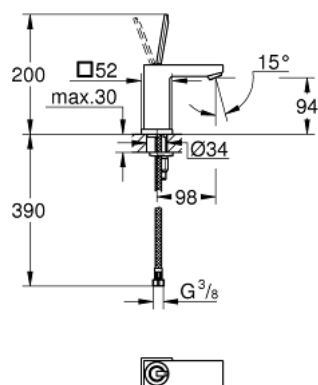

23 656 000 **EUROCUBE JOY BASIN MIXER 1/2"**  
**S-SIZE**

**PRODUCT DESCRIPTION**

- Tyc: Chrome
- single hole installation
- metal lever
- GROHE FeatherControl Joystick cartridge
- GROHE EcoJoy - Less water, perfect flow
- maximum flow rate (at 3 bar): 5 l/min
- SpeedClean mousseur
- GROHE FastFixation Plus installation system
- smooth body
- flexible connection hoses

23 656 000 **EUROCUBE JOY BASIN MIXER 1/2"**  
**S-SIZE**

**SPARE PARTS**

- 1: Lever (Spare part-nr. 46945000)
  - 2: Cartridge (Spare part-nr. 46907000)
  - 3: Shank mounting kit (Spare part-nr. 46645000)
  - 4: Mousseur (Spare part-nr. 48159000)
  - 5: Mounting wrench (Spare part-nr. 19017000)\*
- \* Optional accessories