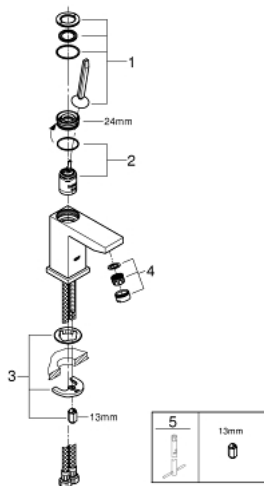

23 656 000 **EUROCUBE JOY BASIN MIXER 1/2"**  
**S-SIZE**

**PRODUCT DESCRIPTION**

- Tyc: Chrome
- single hole installation
- metal lever
- GROHE FeatherControl Joystick cartridge
- GROHE EcoJoy - Less water, perfect flow
- maximum flow rate (at 3 bar): 5 l/min
- SpeedClean mousseur
- GROHE FastFixation Plus installation system
- smooth body
- flexible connection hoses

23 656 000 **EUROCUBE JOY BASIN MIXER 1/2"**  
**S-SIZE**

**SPARE PARTS**

- 1: Lever (Spare part-nr. 46945000)
  - 2: Cartridge (Spare part-nr. 46907000)
  - 3: Shank mounting kit (Spare part-nr. 46645000)
  - 4: Mousseur (Spare part-nr. 48159000)
  - 5: Mounting wrench (Spare part-nr. 19017000)\*
- \* Optional accessories