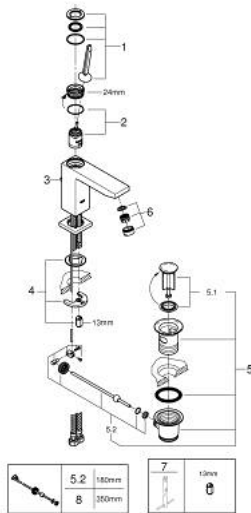

23 657 000 **EUROCUBE JOY BASIN MIXER 1/2"**
M-SIZE

PRODUCT DESCRIPTION

- Colour: chrome
- single hole installation
- metal lever
- GROHE FeatherControl Joystick cartridge
- GROHE EcoJoy - less water, perfect flow
- maximum flow rate (at 3 bar): 5 l/min
- SpeedClean mousseur
- GROHE FastFixation Plus installation system
- pop-up waste set 1 1/4"
- flexible connection hoses

23 657 000 **EUROCUBE JOY BASIN MIXER 1/2"**
M-SIZE

SPARE PARTS

- 1: Lever (Spare part-nr. 46945000)
- 2: Cartridge (Spare part-nr. 46907000)
- 3: Pop-up rod (Spare part-nr. 46787000)
- 4: Shank mounting kit (Spare part-nr. 46645000)
- 5: Waste set 1 1/4" (Spare part-nr. 28910000)
- 5.1: Plug (Spare part-nr. 07182000)
- 5.2: Eccentric rod (Spare part-nr. 07052000)
- 6: Mousseur (Spare part-nr. 48159000)
- 7: Mounting wrench (Spare part-nr. 19017000)*
- 8: Eccentric rod (Spare part-nr. 07341000)*