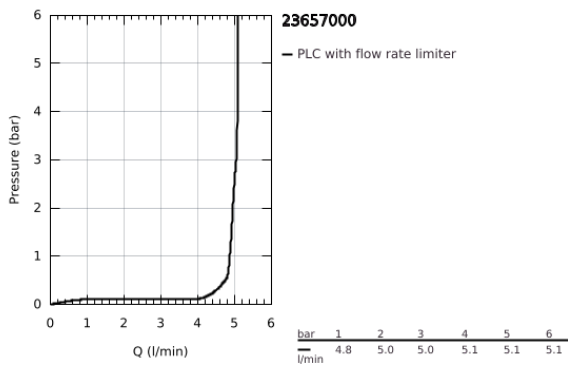

23 657 000 **EUROCUBE JOY BASIN MIXER 1/2"**
M-SIZE

PRODUCT DESCRIPTION

- Colour: chrome
- single hole installation
- metal lever
- GROHE FeatherControl Joystick cartridge
- GROHE EcoJoy - less water, perfect flow
- maximum flow rate (at 3 bar): 5 l/min
- SpeedClean mousseur
- GROHE FastFixation Plus installation system
- pop-up waste set 1 1/4"
- flexible connection hoses

23 657 000 **EUROCUBE JOY BASIN MIXER 1/2"**
M-SIZE

SPARE PARTS

- 1: Lever (Spare part-nr. 46945000)
- 2: Cartridge (Spare part-nr. 46907000)
- 3: Pop-up rod (Spare part-nr. 46787000)
- 4: Shank mounting kit (Spare part-nr. 46645000)
- 5: Waste set 1 1/4" (Spare part-nr. 28910000)
- 5.1: Plug (Spare part-nr. 07182000)
- 5.2: Eccentric rod (Spare part-nr. 07052000)
- 6: Mousseur (Spare part-nr. 48159000)
- 7: Mounting wrench (Spare part-nr. 19017000)*
- 8: Eccentric rod (Spare part-nr. 07341000)*