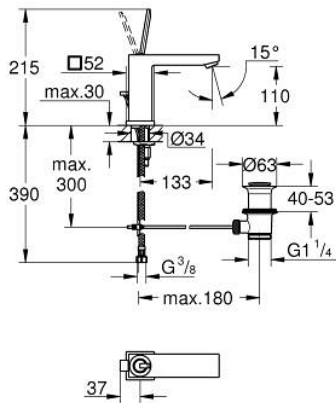

23 657 000 **EUROCUBE JOY BASIN MIXER 1/2"**
M-SIZE

PRODUCT DESCRIPTION

- Colour: chrome
- single hole installation
- metal lever
- GROHE FeatherControl Joystick cartridge
- GROHE EcoJoy - less water, perfect flow
- maximum flow rate (at 3 bar): 5 l/min
- SpeedClean mousseur
- GROHE FastFixation Plus installation system
- pop-up waste set 1 1/4"
- flexible connection hoses

23 657 000 **EUROCUBE JOY BASIN MIXER 1/2"**
M-SIZE

SPARE PARTS

- 1: Lever (Spare part-nr. 46945000)
- 2: Cartridge (Spare part-nr. 46907000)
- 3: Pop-up rod (Spare part-nr. 46787000)
- 4: Shank mounting kit (Spare part-nr. 46645000)
- 5: Waste set 1 1/4" (Spare part-nr. 28910000)
- 5.1: Plug (Spare part-nr. 07182000)
- 5.2: Eccentric rod (Spare part-nr. 07052000)
- 6: Mousseur (Spare part-nr. 48159000)
- 7: Mounting wrench (Spare part-nr. 19017000)*
- 8: Eccentric rod (Spare part-nr. 07341000)*