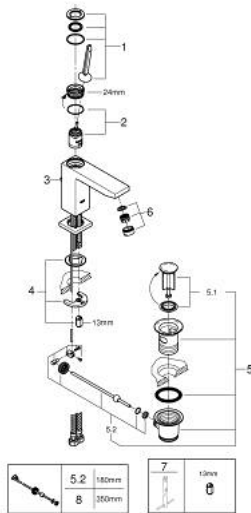

23 657 000 EUROCUBE JOY BASIN MIXER 1/2" M-SIZE

PRODUCT DESCRIPTION

- Tyc: Chrome
- single hole installation
- metal lever
- GROHE FeatherControl Joystick cartridge
- GROHE EcoJoy - Less water, perfect flow
- maximum flow rate (at 3 bar): 5 l/min
- SpeedClean mousseur
- GROHE FastFixation Plus installation system
- pop-up waste set 1 1/4"
- flexible connection hoses

23 657 000 **EUROCUBE JOY BASIN MIXER 1/2"**
M-SIZE

SPARE PARTS

- 1: Lever (Spare part-nr. 46945000)
- 2: Cartridge (Spare part-nr. 46907000)
- 3: Pop-up rod (Spare part-nr. 46787000)
- 4: Shank mounting kit (Spare part-nr. 46645000)
- 5: Waste set 1 1/4" (Spare part-nr. 28910000)
- 5.1: Plug (Spare part-nr. 07182000)
- 5.2: Eccentric rod (Spare part-nr. 07052000)
- 6: Mousseur (Spare part-nr. 48159000)
- 7: Mounting wrench (Spare part-nr. 19017000)*
- 8: Eccentric rod (Spare part-nr. 07341000)*