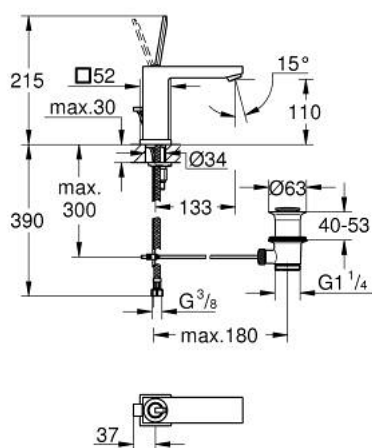

23 657 000 EUROCUBE JOY BASIN MIXER 1/2" M-SIZE

PRODUCT DESCRIPTION

- Tyc: Chrome
- single hole installation
- metal lever
- GROHE FeatherControl Joystick cartridge
- GROHE EcoJoy - Less water, perfect flow
- maximum flow rate (at 3 bar): 5 l/min
- SpeedClean mousseur
- GROHE FastFixation Plus installation system
- pop-up waste set 1 1/4"
- flexible connection hoses

23 657 000 **EUROCUBE JOY BASIN MIXER 1/2"**
M-SIZE

SPARE PARTS

- 1: Lever (Spare part-nr. 46945000)
- 2: Cartridge (Spare part-nr. 46907000)
- 3: Pop-up rod (Spare part-nr. 46787000)
- 4: Shank mounting kit (Spare part-nr. 46645000)
- 5: Waste set 1 1/4" (Spare part-nr. 28910000)
- 5.1: Plug (Spare part-nr. 07182000)
- 5.2: Eccentric rod (Spare part-nr. 07052000)
- 6: Mousseur (Spare part-nr. 48159000)
- 7: Mounting wrench (Spare part-nr. 19017000)*
- 8: Eccentric rod (Spare part-nr. 07341000)*