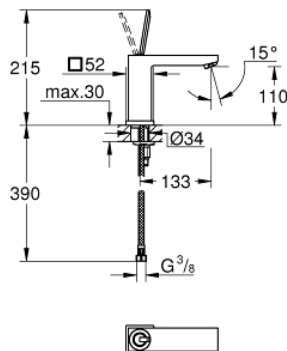

23 658 000 **EUROCUBE JOY BASIN MIXER 1/2"**  
**M-SIZE**

**PRODUCT DESCRIPTION**

- Colour: chrome
- single hole installation
- metal lever
- GROHE FeatherControl Joystick cartridge
- GROHE EcoJoy - less water, perfect flow
- maximum flow rate (at 3 bar): 5 l/min
- SpeedClean mousseur
- GROHE FastFixation Plus installation system
- smooth body
- flexible connection hoses

23 658 000 **EUROCUBE JOY BASIN MIXER 1/2"**  
**M-SIZE**

**SPARE PARTS**

- 1: Lever (Spare part-nr. 46945000)
  - 2: Cartridge (Spare part-nr. 46907000)
  - 3: Shank mounting kit (Spare part-nr. 46645000)
  - 4: Mousseur (Spare part-nr. 48159000)
  - 5: Mounting wrench (Spare part-nr. 19017000)\*
- \* Optional accessories