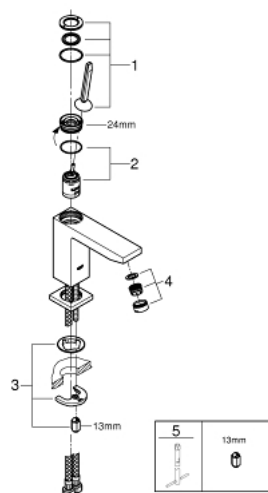

23 658 000 **EUROCUBE JOY BASIN MIXER 1/2"**  
**M-SIZE**

**PRODUCT DESCRIPTION**

- Colour: chrome
- single hole installation
- metal lever
- GROHE FeatherControl Joystick cartridge
- GROHE EcoJoy - less water, perfect flow
- maximum flow rate (at 3 bar): 5 l/min
- SpeedClean mousseur
- GROHE FastFixation Plus installation system
- smooth body
- flexible connection hoses

23 658 000 **EUROCUBE JOY BASIN MIXER 1/2"**  
**M-SIZE**

**SPARE PARTS**

- 1: Lever (Spare part-nr. 46945000)
  - 2: Cartridge (Spare part-nr. 46907000)
  - 3: Shank mounting kit (Spare part-nr. 46645000)
  - 4: Mousseur (Spare part-nr. 48159000)
  - 5: Mounting wrench (Spare part-nr. 19017000)\*
- \* Optional accessories