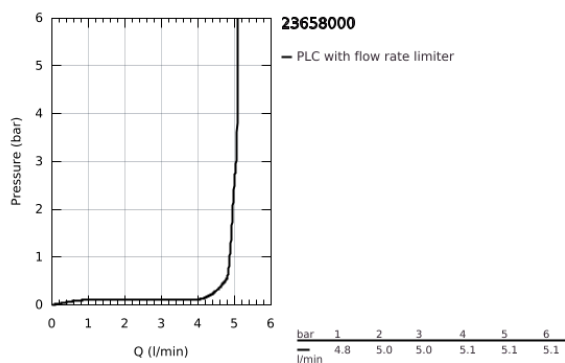

23 658 000 **EUROCUBE JOY BASIN MIXER 1/2"**  
**M-SIZE**

**PRODUCT DESCRIPTION**

- Colour: chrome
- single hole installation
- metal lever
- GROHE FeatherControl Joystick cartridge
- GROHE EcoJoy - less water, perfect flow
- maximum flow rate (at 3 bar): 5 l/min
- SpeedClean mousseur
- GROHE FastFixation Plus installation system
- smooth body
- flexible connection hoses

23 658 000 **EUROCUBE JOY BASIN MIXER 1/2"**  
**M-SIZE**

**SPARE PARTS**

- 1: Lever (Spare part-nr. 46945000)
  - 2: Cartridge (Spare part-nr. 46907000)
  - 3: Shank mounting kit (Spare part-nr. 46645000)
  - 4: Mousseur (Spare part-nr. 48159000)
  - 5: Mounting wrench (Spare part-nr. 19017000)\*
- \* Optional accessories