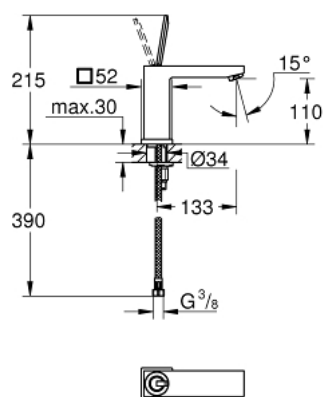

23 658 000 **EUROCUBE JOY BASIN MIXER 1/2"**
M-SIZE

PRODUCT DESCRIPTION

- Tyc: Chrome
- single hole installation
- metal lever
- GROHE FeatherControl Joystick cartridge
- GROHE EcoJoy - Less water, perfect flow
- maximum flow rate (at 3 bar): 5 l/min
- SpeedClean mousseur
- GROHE FastFixation Plus installation system
- smooth body
- flexible connection hoses

23 658 000 **EUROCUBE JOY BASIN MIXER 1/2"**
M-SIZE

SPARE PARTS

- 1: Lever (Spare part-nr. 46945000)
 - 2: Cartridge (Spare part-nr. 46907000)
 - 3: Shank mounting kit (Spare part-nr. 46645000)
 - 4: Mousseur (Spare part-nr. 48159000)
 - 5: Mounting wrench (Spare part-nr. 19017000)*
- * Optional accessories