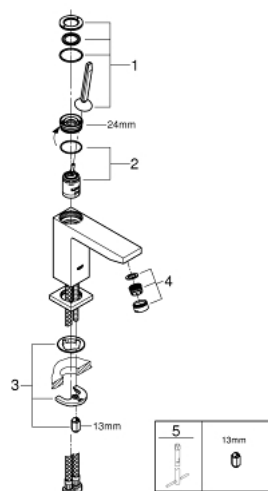

23 658 000 **EUROCUBE JOY BASIN MIXER 1/2"**
M-SIZE

PRODUCT DESCRIPTION

- Tyc: Chrome
- single hole installation
- metal lever
- GROHE FeatherControl Joystick cartridge
- GROHE EcoJoy - Less water, perfect flow
- maximum flow rate (at 3 bar): 5 l/min
- SpeedClean mousseur
- GROHE FastFixation Plus installation system
- smooth body
- flexible connection hoses

23 658 000 **EUROCUBE JOY BASIN MIXER 1/2"**
M-SIZE

SPARE PARTS

- 1: Lever (Spare part-nr. 46945000)
 - 2: Cartridge (Spare part-nr. 46907000)
 - 3: Shank mounting kit (Spare part-nr. 46645000)
 - 4: Mousseur (Spare part-nr. 48159000)
 - 5: Mounting wrench (Spare part-nr. 19017000)*
- * Optional accessories