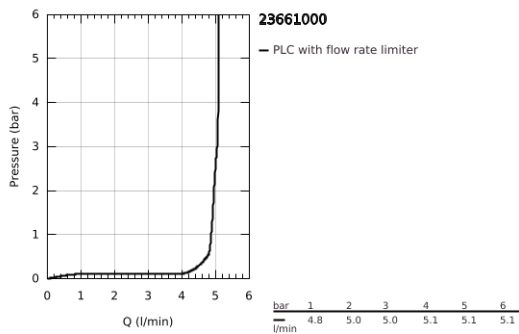

23 661 000 **EUROCUBE JOY SINGLE-LEVER BASIN MIXER 1/2" XL-SIZE**

PRODUCT DESCRIPTION

- Colour: chrome
- single hole installation
- metal lever
- for free-standing basins
- GROHE FeatherControl Joystick cartridge
- GROHE EcoJoy - less water, perfect flow
- maximum flow rate (at 3 bar): 5 l/min
- SpeedClean mousseur
- GROHE FastFixation Plus installation system
- smooth body
- flexible connection hoses

23 661 000 EUROCUBE JOY SINGLE-LEVER BASIN MIXER 1/2" XL-SIZE

SPARE PARTS

- 1: Lever (Spare part-nr. 46945000)
 - 2: Cartridge (Spare part-nr. 46907000)
 - 3: Shank mounting kit (Spare part-nr. 46645000)
 - 4: Mousseur (Spare part-nr. 48159000)
 - 5: Mounting wrench (Spare part-nr. 19017000)*
- * Optional accessories