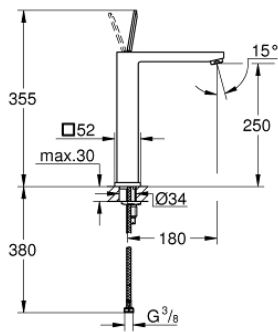

23 661 000 **EUROCUBE JOY SINGLE-LEVER BASIN MIXER 1/2" XL-SIZE**

PRODUCT DESCRIPTION

- Colour: chrome
- single hole installation
- metal lever
- for free-standing basins
- GROHE FeatherControl Joystick cartridge
- GROHE EcoJoy - less water, perfect flow
- maximum flow rate (at 3 bar): 5 l/min
- SpeedClean mousseur
- GROHE FastFixation Plus installation system
- smooth body
- flexible connection hoses

23 661 000 EUROCUBE JOY SINGLE-LEVER BASIN MIXER 1/2" XL-SIZE

SPARE PARTS

- 1: Lever (Spare part-nr. 46945000)
 - 2: Cartridge (Spare part-nr. 46907000)
 - 3: Shank mounting kit (Spare part-nr. 46645000)
 - 4: Mousseur (Spare part-nr. 48159000)
 - 5: Mounting wrench (Spare part-nr. 19017000)*
- * Optional accessories