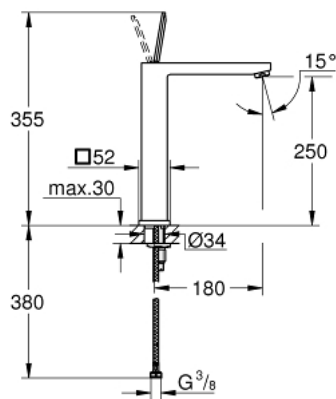

23 661 000 **EUROCUBE JOY SINGLE-LEVER BASIN MIXER 1/2"**
XL-SIZE

PRODUCT DESCRIPTION

- Tyc: Chrome
- single hole installation
- metal lever
- for free-standing basins
- GROHE FeatherControl Joystick cartridge
- GROHE EcoJoy - Less water, perfect flow
- maximum flow rate (at 3 bar): 5 l/min
- SpeedClean mousseur
- GROHE FastFixation Plus installation system
- smooth body
- flexible connection hoses

23 661 000 **EUROCUBE JOY SINGLE-LEVER BASIN MIXER 1/2"**
XL-SIZE

SPARE PARTS

- 1: Lever (Spare part-nr. 46945000)
 - 2: Cartridge (Spare part-nr. 46907000)
 - 3: Shank mounting kit (Spare part-nr. 46645000)
 - 4: Mousseur (Spare part-nr. 48159000)
 - 5: Mounting wrench (Spare part-nr. 19017000)*
- * Optional accessories