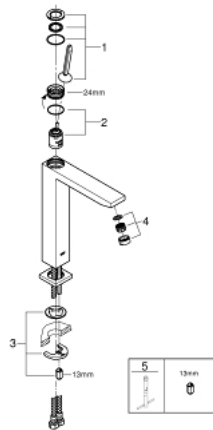

23 661 000 **EUROCUBE JOY SINGLE-LEVER BASIN MIXER 1/2"**
XL-SIZE

PRODUCT DESCRIPTION

- Tyc: Chrome
- single hole installation
- metal lever
- for free-standing basins
- GROHE FeatherControl Joystick cartridge
- GROHE EcoJoy - Less water, perfect flow
- maximum flow rate (at 3 bar): 5 l/min
- SpeedClean mousseur
- GROHE FastFixation Plus installation system
- smooth body
- flexible connection hoses

23 661 000 **EUROCUBE JOY SINGLE-LEVER BASIN MIXER 1/2"**
XL-SIZE

SPARE PARTS

- 1: Lever (Spare part-nr. 46945000)
 - 2: Cartridge (Spare part-nr. 46907000)
 - 3: Shank mounting kit (Spare part-nr. 46645000)
 - 4: Mousseur (Spare part-nr. 48159000)
 - 5: Mounting wrench (Spare part-nr. 19017000)*
- * Optional accessories