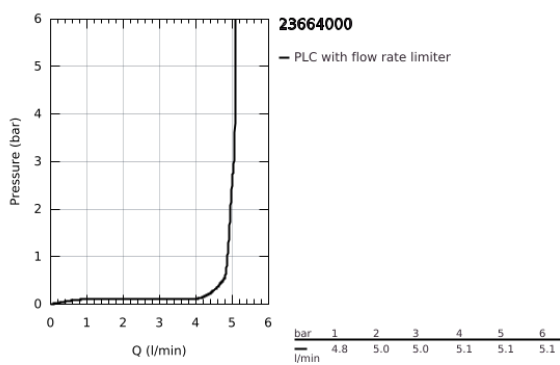

23 664 000 EUROCUBE JOY SINGLE-LEVER BIDET MIXER 1/2"

PRODUCT DESCRIPTION

- Colour: chrome
- single hole installation
- metal lever
- GROHE FeatherControl Joystick cartridge
- GROHE EcoJoy - less water, perfect flow
- maximum flow rate (at 3 bar): 5 l/min
- ball-joint mousseur
- GROHE FastFixation Plus installation system
- pop-up waste set 1 1/4"
- flexible connection hoses

23 664 000 EUROCUBE JOY SINGLE-LEVER BIDET MIXER 1/2"

SPARE PARTS

- 1: Lever (Spare part-nr. 46945000)
 - 2: Cartridge (Spare part-nr. 46907000)
 - 3: Pop-up rod (Spare part-nr. 46787000)
 - 4: Shank mounting kit (Spare part-nr. 46645000)
 - 5: Waste set 1 1/4" (Spare part-nr. 28910000)
 - 5.1: Plug (Spare part-nr. 07182000)
 - 5.2: Eccentric rod (Spare part-nr. 07052000)
 - 6: Ball-joint aerator (Spare part-nr. 46791000)
 - 7: Mounting wrench (Spare part-nr. 19017000)*
 - 8: Eccentric rod (Spare part-nr. 07341000)*
- * Optional accessories