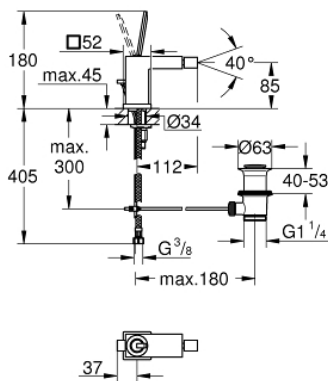

23 664 000 EUROCUBE JOY SINGLE-LEVER BIDET MIXER 1/2"

PRODUCT DESCRIPTION

- Colour: chrome
- single hole installation
- metal lever
- GROHE FeatherControl Joystick cartridge
- GROHE EcoJoy - less water, perfect flow
- maximum flow rate (at 3 bar): 5 l/min
- ball-joint mousseur
- GROHE FastFixation Plus installation system
- pop-up waste set 1 1/4"
- flexible connection hoses

23 664 000 EUROCUBE JOY SINGLE-LEVER BIDET MIXER 1/2"

SPARE PARTS

- 1: Lever (Spare part-nr. 46945000)
 - 2: Cartridge (Spare part-nr. 46907000)
 - 3: Pop-up rod (Spare part-nr. 46787000)
 - 4: Shank mounting kit (Spare part-nr. 46645000)
 - 5: Waste set 1 1/4" (Spare part-nr. 28910000)
 - 5.1: Plug (Spare part-nr. 07182000)
 - 5.2: Eccentric rod (Spare part-nr. 07052000)
 - 6: Ball-joint aerator (Spare part-nr. 46791000)
 - 7: Mounting wrench (Spare part-nr. 19017000)*
 - 8: Eccentric rod (Spare part-nr. 07341000)*
- * Optional accessories