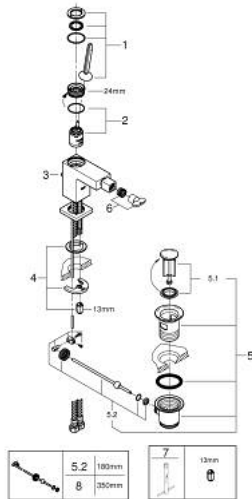

23 664 000 EUROCUBE JOY SINGLE-LEVER BIDET MIXER 1/2"

PRODUCT DESCRIPTION

- Colour: chrome
- single hole installation
- metal lever
- GROHE FeatherControl Joystick cartridge
- GROHE EcoJoy - less water, perfect flow
- maximum flow rate (at 3 bar): 5 l/min
- ball-joint mousseur
- GROHE FastFixation Plus installation system
- pop-up waste set 1 1/4"
- flexible connection hoses

23 664 000 EUROCUBE JOY SINGLE-LEVER BIDET MIXER 1/2"

SPARE PARTS

- 1: Lever (Spare part-nr. 46945000)
 - 2: Cartridge (Spare part-nr. 46907000)
 - 3: Pop-up rod (Spare part-nr. 46787000)
 - 4: Shank mounting kit (Spare part-nr. 46645000)
 - 5: Waste set 1 1/4" (Spare part-nr. 28910000)
 - 5.1: Plug (Spare part-nr. 07182000)
 - 5.2: Eccentric rod (Spare part-nr. 07052000)
 - 6: Ball-joint aerator (Spare part-nr. 46791000)
 - 7: Mounting wrench (Spare part-nr. 19017000)*
 - 8: Eccentric rod (Spare part-nr. 07341000)*
- * Optional accessories