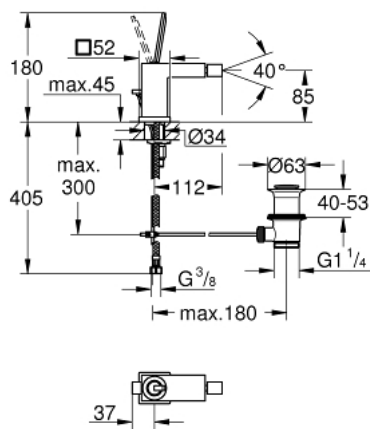

## 23 664 000 EUROCUBE JOY SINGLE-LEVER BIDET MIXER 1/2"

### PRODUCT DESCRIPTION

- Tyc: Chrome
- single hole installation
- metal lever
- GROHE FeatherControl Joystick cartridge
- GROHE EcoJoy - Less water, perfect flow
- maximum flow rate (at 3 bar): 5 l/min
- ball-joint mousseur
- GROHE FastFixation Plus installation system
- pop-up waste set 1 1/4"
- flexible connection hoses

### SPARE PARTS

- 1: Lever (Spare part-nr. 46945000)
  - 2: Cartridge (Spare part-nr. 46907000)
  - 3: Pop-up rod (Spare part-nr. 46787000)
  - 4: Shank mounting kit (Spare part-nr. 46645000)
  - 5: Waste set 1 1/4" (Spare part-nr. 28910000)
  - 5.1: Plug (Spare part-nr. 07182000)
  - 5.2: Eccentric rod (Spare part-nr. 07052000)
  - 6: Ball-joint aerator (Spare part-nr. 46791000)
  - 7: Mounting wrench (Spare part-nr. 19017000)\*
  - 8: Eccentric rod (Spare part-nr. 07341000)\*
- \* Optional accessories