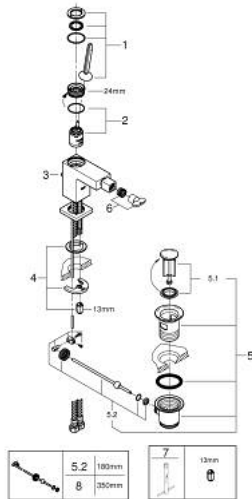

## 23 664 000 EUROCUBE JOY SINGLE-LEVER BIDET MIXER 1/2"

### PRODUCT DESCRIPTION

- Tyc: Chrome
- single hole installation
- metal lever
- GROHE FeatherControl Joystick cartridge
- GROHE EcoJoy - Less water, perfect flow
- maximum flow rate (at 3 bar): 5 l/min
- ball-joint mousseur
- GROHE FastFixation Plus installation system
- pop-up waste set 1 1/4"
- flexible connection hoses

### SPARE PARTS

- 1: Lever (Spare part-nr. 46945000)
  - 2: Cartridge (Spare part-nr. 46907000)
  - 3: Pop-up rod (Spare part-nr. 46787000)
  - 4: Shank mounting kit (Spare part-nr. 46645000)
  - 5: Waste set 1 1/4" (Spare part-nr. 28910000)
  - 5.1: Plug (Spare part-nr. 07182000)
  - 5.2: Eccentric rod (Spare part-nr. 07052000)
  - 6: Ball-joint aerator (Spare part-nr. 46791000)
  - 7: Mounting wrench (Spare part-nr. 19017000)\*
  - 8: Eccentric rod (Spare part-nr. 07341000)\*
- \* Optional accessories