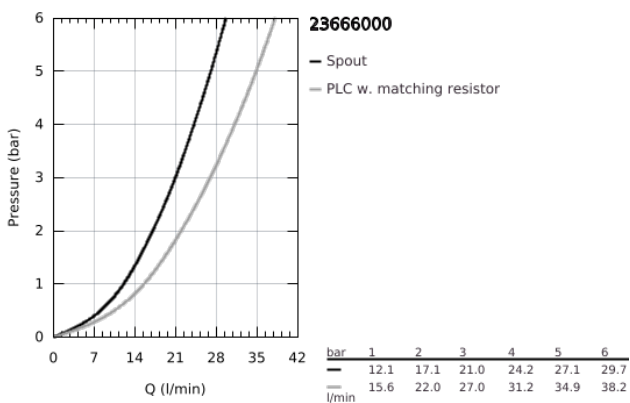

23 666 000 EUROCUBE JOY SINGLE-LEVER BATH MIXER 1/2"

PRODUCT DESCRIPTION

- Colour: chrome
- wall mounted
- metal lever
- GROHE FeatherControl Joystick cartridge
- spray pattern: GROHE XL Waterfall
- integrated non-return valve in the shower outlet 1/2"
- S-unions
- protected against backflow

23 666 000 EUROCUBE JOY SINGLE-LEVER BATH MIXER 1/2"

SPARE PARTS

- 1: Lever (Spare part-nr. 46946000)
- 2: Cartridge (Spare part-nr. 46907000)
- 3: Diverter knob (Spare part-nr. 48128000)
- 4: Water flow (Spare part-nr. 47924000)
- 5: Diverter (Spare part-nr. 46947000)
- 6: Non-return valve (Spare part-nr. 08565000)
- 7: Screw connection 1/2" (Spare part-nr. 45044000)
- 8: S-union (Spare part-nr. 47824000)
- 9: Extension 30 (Spare part-nr. 46238000)*
- 10: Special spanner (Spare part-nr. 19377000)*