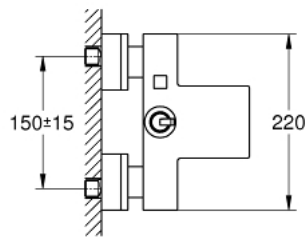

23 666 000 EUROCUBE JOY SINGLE-LEVER BATH MIXER 1/2"

PRODUCT DESCRIPTION

- Colour: chrome
- wall mounted
- metal lever
- GROHE FeatherControl Joystick cartridge
- spray pattern: GROHE XL Waterfall
- integrated non-return valve in the shower outlet 1/2"
- S-unions
- protected against backflow

23 666 000 EUROCUBE JOY SINGLE-LEVER BATH MIXER 1/2"

SPARE PARTS

- 1: Lever (Spare part-nr. 46946000)
- 2: Cartridge (Spare part-nr. 46907000)
- 3: Diverter knob (Spare part-nr. 48128000)
- 4: Water flow (Spare part-nr. 47924000)
- 5: Diverter (Spare part-nr. 46947000)
- 6: Non-return valve (Spare part-nr. 08565000)
- 7: Screw connection 1/2" (Spare part-nr. 45044000)
- 8: S-union (Spare part-nr. 47824000)
- 9: Extension 30 (Spare part-nr. 46238000)*
- 10: Special spanner (Spare part-nr. 19377000)*