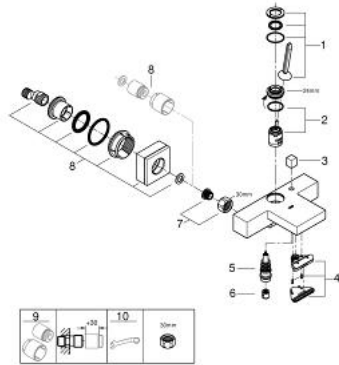

23 666 000 EUROCUBE JOY SINGLE-LEVER BATH MIXER 1/2"

PRODUCT DESCRIPTION

- Colour: chrome
- wall mounted
- metal lever
- GROHE FeatherControl Joystick cartridge
- spray pattern: GROHE XL Waterfall
- integrated non-return valve in the shower outlet 1/2"
- S-unions
- protected against backflow

23 666 000 EUROCUBE JOY SINGLE-LEVER BATH MIXER 1/2"

SPARE PARTS

- 1: Lever (Spare part-nr. 46946000)
- 2: Cartridge (Spare part-nr. 46907000)
- 3: Diverter knob (Spare part-nr. 48128000)
- 4: Water flow (Spare part-nr. 47924000)
- 5: Diverter (Spare part-nr. 46947000)
- 6: Non-return valve (Spare part-nr. 08565000)
- 7: Screw connection 1/2" (Spare part-nr. 45044000)
- 8: S-union (Spare part-nr. 47824000)
- 9: Extension 30 (Spare part-nr. 46238000)*
- 10: Special spanner (Spare part-nr. 19377000)*