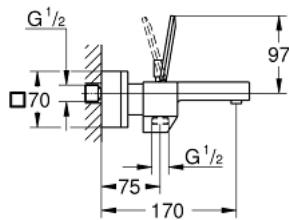

23 666 000 EUROCUBE JOY SINGLE-LEVER BATH MIXER 1/2"

PRODUCT DESCRIPTION

- Colour: chrome
- wall mounted
- metal lever
- GROHE FeatherControl Joystick cartridge
- spray pattern: GROHE XL Waterfall
- integrated non-return valve in the shower outlet 1/2"
- S-unions
- protected against backflow

23 666 000 EUROCUBE JOY SINGLE-LEVER BATH MIXER 1/2"

SPARE PARTS

- 1: Lever (Spare part-nr. 46946000)
- 2: Cartridge (Spare part-nr. 46907000)
- 3: Diverter knob (Spare part-nr. 48128000)
- 4: Water flow (Spare part-nr. 47924000)
- 5: Diverter (Spare part-nr. 46947000)
- 6: Non-return valve (Spare part-nr. 08565000)
- 7: Screw connection 1/2" (Spare part-nr. 45044000)
- 8: S-union (Spare part-nr. 47824000)
- 9: Extension 30 (Spare part-nr. 46238000)*
- 10: Special spanner (Spare part-nr. 19377000)*