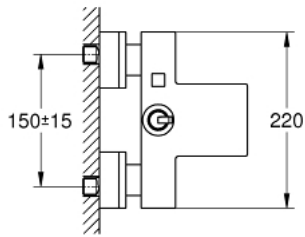

23 666 000 **EUROCUBE JOY SINGLE-LEVER BATH MIXER 1/2"**

**PRODUCT DESCRIPTION**

- Tyc: Chrome
- wall mounted
- metal lever
- GROHE FeatherControl Joystick cartridge
- 
- integrated non-return valve in the shower outlet 1/2"
- S-unions
- protected against backflow

## 23 666 000 EUROCUBE JOY SINGLE-LEVER BATH MIXER 1/2"

### SPARE PARTS

- 1: Lever (Spare part-nr. 46946000)
- 2: Cartridge (Spare part-nr. 46907000)
- 3: Diverter knob (Spare part-nr. 48128000)
- 4: Water flow (Spare part-nr. 47924000)
- 5: Diverter (Spare part-nr. 46947000)
- 6: Non-return valve (Spare part-nr. 08565000)
- 7: Screw connection 1/2" (Spare part-nr. 45044000)
- 8: S-union (Spare part-nr. 47824000)
- 9: Extension set, 30 mm (Spare part-nr. 46238000)\*
- 10: Special spanner (Spare part-nr. 19377000)\*