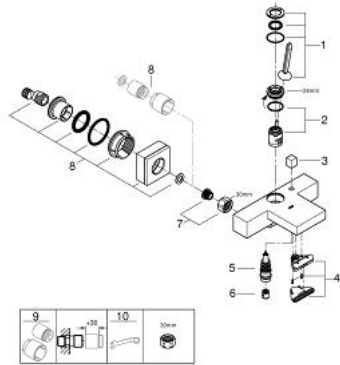

23 666 000 **EUROCUBE JOY SINGLE-LEVER BATH MIXER 1/2"**

**PRODUCT DESCRIPTION**

- Tyc: Chrome
- wall mounted
- metal lever
- GROHE FeatherControl Joystick cartridge
- 
- integrated non-return valve in the shower outlet 1/2"
- S-unions
- protected against backflow

## 23 666 000 EUROCUBE JOY SINGLE-LEVER BATH MIXER 1/2"

### SPARE PARTS

- 1: Lever (Spare part-nr. 46946000)
- 2: Cartridge (Spare part-nr. 46907000)
- 3: Diverter knob (Spare part-nr. 48128000)
- 4: Water flow (Spare part-nr. 47924000)
- 5: Diverter (Spare part-nr. 46947000)
- 6: Non-return valve (Spare part-nr. 08565000)
- 7: Screw connection 1/2" (Spare part-nr. 45044000)
- 8: S-union (Spare part-nr. 47824000)
- 9: Extension set, 30 mm (Spare part-nr. 46238000)\*
- 10: Special spanner (Spare part-nr. 19377000)\*