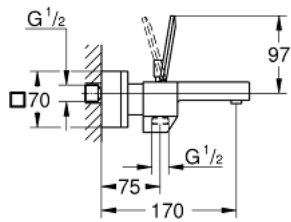

23 666 000 **EUROCUBE JOY SINGLE-LEVER BATH MIXER 1/2"**

**PRODUCT DESCRIPTION**

- Tyc: Chrome
- wall mounted
- metal lever
- GROHE FeatherControl Joystick cartridge
- 
- integrated non-return valve in the shower outlet 1/2"
- S-unions
- protected against backflow

## 23 666 000 EUROCUBE JOY SINGLE-LEVER BATH MIXER 1/2"

### SPARE PARTS

- 1: Lever (Spare part-nr. 46946000)
- 2: Cartridge (Spare part-nr. 46907000)
- 3: Diverter knob (Spare part-nr. 48128000)
- 4: Water flow (Spare part-nr. 47924000)
- 5: Diverter (Spare part-nr. 46947000)
- 6: Non-return valve (Spare part-nr. 08565000)
- 7: Screw connection 1/2" (Spare part-nr. 45044000)
- 8: S-union (Spare part-nr. 47824000)
- 9: Extension set, 30 mm (Spare part-nr. 46238000)\*
- 10: Special spanner (Spare part-nr. 19377000)\*