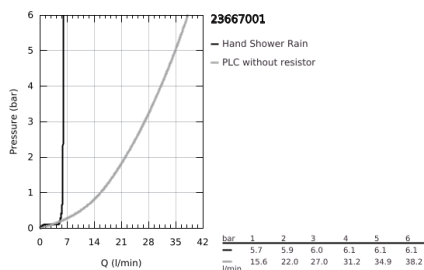

23 667 001 EUROCUBE JOY SINGLE-LEVER BATH MIXER 1/2" FLOOR MOUNTED

PRODUCT DESCRIPTION

- Colour: chrome
- for use with rough-in sets 45 984 001, 29 038 001 or 29 086 000
- without roughing-in set
- GROHE FeatherControl Joystick cartridge
- GROHE LongLife finish
- automatic diverter: bath/shower
- spout with mousseur
- hand shower Euphoria Cube+ 6.6 l/min
- Silverflex shower hose 1250 mm 1/2" x 1/2" (28 362)
- projection 298 mm
- integrated non-return valve in the shower outlet 1/2"
- with shower holder
- protected against backflow

23 667 001 EUROCUBE JOY SINGLE-LEVER BATH MIXER 1/2" FLOOR MOUNTED

SPARE PARTS

- 1: Lever (Spare part-nr. 46946000)
- 2: Cartridge (Spare part-nr. 46907000)
- 3: Sistra (Spare part-nr. 13907000)
- 4: Diverter knob (Spare part-nr. 48128000)
- 5: Diverter (Spare part-nr. 65655000)
- 6: Non-return valve (Spare part-nr. 08565000)
- 7: Dirt strainer (Spare part-nr. 0700200M)