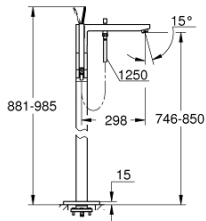

23 667 001 EUROCUBE JOY SINGLE-LEVER BATH MIXER 1/2" FLOOR MOUNTED

PRODUCT DESCRIPTION

- Colour: chrome
- for use with rough-in sets 45 984 001, 29 038 001 or 29 086 000
- without roughing-in set
- GROHE FeatherControl Joystick cartridge
- GROHE LongLife finish
- automatic diverter: bath/shower
- spout with mousseur
- hand shower Euphoria Cube+ 6.6 l/min
- Silverflex shower hose 1250 mm 1/2" x 1/2" (28 362)
- projection 298 mm
- integrated non-return valve in the shower outlet 1/2"
- with shower holder
- protected against backflow

23 667 001 EUROCUBE JOY SINGLE-LEVER BATH MIXER 1/2" FLOOR MOUNTED

SPARE PARTS

- 1: Lever (Spare part-nr. 46946000)
- 2: Cartridge (Spare part-nr. 46907000)
- 3: Sistra (Spare part-nr. 13907000)
- 4: Diverter knob (Spare part-nr. 48128000)
- 5: Diverter (Spare part-nr. 65655000)
- 6: Non-return valve (Spare part-nr. 08565000)
- 7: Dirt strainer (Spare part-nr. 0700200M)