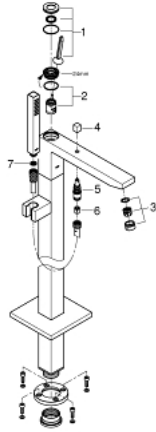

23 667 001 EUROCUBE JOY SINGLE-LEVER BATH MIXER 1/2" FLOOR MOUNTED

PRODUCT DESCRIPTION

- Colour: chrome
- for use with rough-in sets 45 984 001, 29 038 001 or 29 086 000
- without roughing-in set
- GROHE FeatherControl Joystick cartridge
- GROHE LongLife finish
- automatic diverter: bath/shower
- spout with mousseur
- hand shower Euphoria Cube+ 6.6 l/min
- Silverflex shower hose 1250 mm 1/2" x 1/2" (28 362)
- projection 298 mm
- integrated non-return valve in the shower outlet 1/2"
- with shower holder
- protected against backflow

23 667 001 EUROCUBE JOY SINGLE-LEVER BATH MIXER 1/2" FLOOR MOUNTED

SPARE PARTS

- 1: Lever (Spare part-nr. 46946000)
- 2: Cartridge (Spare part-nr. 46907000)
- 3: Sistra (Spare part-nr. 13907000)
- 4: Diverter knob (Spare part-nr. 48128000)
- 5: Diverter (Spare part-nr. 65655000)
- 6: Non-return valve (Spare part-nr. 08565000)
- 7: Dirt strainer (Spare part-nr. 0700200M)