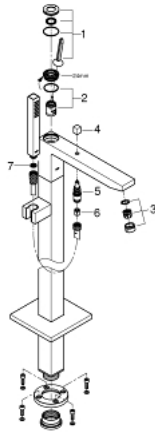

23 667 001 EUROCUBE JOY SINGLE-LEVER BATH MIXER 1/2" FLOOR MOUNTED

PRODUCT DESCRIPTION

- Tyc: Chrome
- for use with rough-in sets 45 984 001, 29 038 001 or 29 086 000
- without rough-in set (sold separately)
- GROHE FeatherControl Joystick cartridge
- GROHE LongLife finish
- automatic diverter: bath/shower
- spout with mousseur
- hand shower Euphoria Cube+ 6.6 l/min
- Silverflex shower hose 1250 mm 1/2" x 1/2" (28 362)
- projection 298 mm
- integrated non-return valve in the shower outlet 1/2"
- with shower holder
- protected against backflow

23 667 001 EUROCUBE JOY SINGLE-LEVER BATH MIXER 1/2" FLOOR MOUNTED

SPARE PARTS

- 1: Lever (Spare part-nr. 46946000)
- 2: Cartridge (Spare part-nr. 46907000)
- 3: Sistra (Spare part-nr. 13907000)
- 4: Diverter knob (Spare part-nr. 48128000)
- 5: Diverter (Spare part-nr. 65655000)
- 6: Non-return valve (Spare part-nr. 08565000)
- 7: Dirt strainer (Spare part-nr. 0700200M)