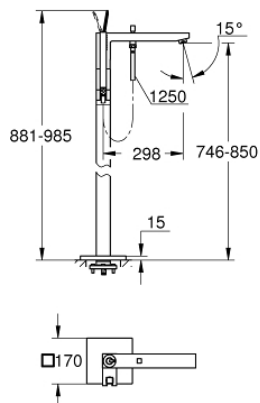

23 667 001 EUROCUBE JOY SINGLE-LEVER BATH MIXER 1/2" FLOOR MOUNTED

PRODUCT DESCRIPTION

- Tyc: Chrome
- for use with rough-in sets 45 984 001, 29 038 001 or 29 086 000
- without rough-in set (sold separately)
- GROHE FeatherControl Joystick cartridge
- GROHE LongLife finish
- automatic diverter: bath/shower
- spout with mousseur
- hand shower Euphoria Cube+ 6.6 l/min
- Silverflex shower hose 1250 mm 1/2" x 1/2" (28 362)
- projection 298 mm
- integrated non-return valve in the shower outlet 1/2"
- with shower holder
- protected against backflow

23 667 001 EUROCUBE JOY SINGLE-LEVER BATH MIXER 1/2" FLOOR MOUNTED

SPARE PARTS

- 1: Lever (Spare part-nr. 46946000)
- 2: Cartridge (Spare part-nr. 46907000)
- 3: Sistra (Spare part-nr. 13907000)
- 4: Diverter knob (Spare part-nr. 48128000)
- 5: Diverter (Spare part-nr. 65655000)
- 6: Non-return valve (Spare part-nr. 08565000)
- 7: Dirt strainer (Spare part-nr. 0700200M)