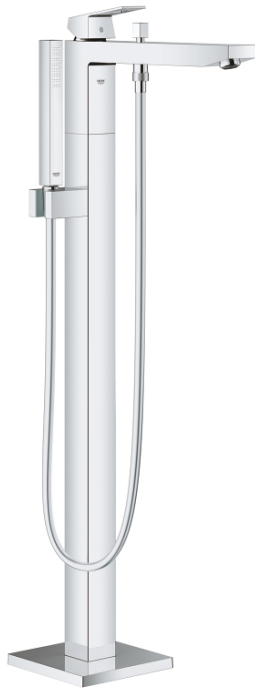

23 672 001 EUROCUBE SINGLE-LEVER BATH MIXER 1/2" FLOOR MOUNTED

PRODUCT DESCRIPTION

- Colour: chrome
- for use with rough-in sets 45 984 001, 29 038 001 or 29 086 000
- without roughing-in set
- GROHE SilkMove 35 mm ceramic cartridge
- with temperature limiter
- GROHE LongLife finish
- automatic diverter: bath/shower
- spout with mousseur
- Euphoria Cube+ Stick hand shower 6.6 l/min (26 467)
- Silverflex shower hose 1250 mm 1/2" x 1/2" (28 362)
- projection 298 mm
- integrated non-return valve in the shower outlet 1/2"
- protected against backflow
- with shower holder

23 672 001 EUROCUBE SINGLE-LEVER BATH MIXER 1/2" FLOOR MOUNTED

SPARE PARTS

- 1: Lever (Spare part-nr. 46782000)
- 2: Cap (Spare part-nr. 46492000)
- 3: Screw coupling (Spare part-nr. 46460000)
- 4: Cartridge (Spare part-nr. 46374000)
- 5: Diverter knob (Spare part-nr. 48128000)
- 6: Sistra (Spare part-nr. 13907000)
- 7: Diverter (Spare part-nr. 65655000)
- 8: Non-return valve (Spare part-nr. 08565000)
- 9: Dirt strainer (Spare part-nr. 0700200M)
- 10: Socket spanner (Spare part-nr. 19332000)*