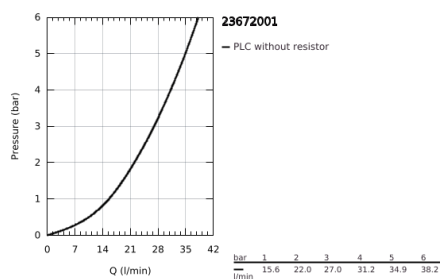

23 672 001 EUROCUBE SINGLE-LEVER BATH MIXER 1/2" FLOOR MOUNTED

PRODUCT DESCRIPTION

- Colour: chrome
- for use with rough-in sets 45 984 001, 29 038 001 or 29 086 000
- without roughing-in set
- GROHE SilkMove 35 mm ceramic cartridge
- with temperature limiter
- GROHE LongLife finish
- automatic diverter: bath/shower
- spout with mousseur
- Euphoria Cube+ Stick hand shower 6.6 l/min (26 467)
- Silverflex shower hose 1250 mm 1/2" x 1/2" (28 362)
- projection 298 mm
- integrated non-return valve in the shower outlet 1/2"
- protected against backflow
- with shower holder

23 672 001 EUROCUBE SINGLE-LEVER BATH MIXER 1/2" FLOOR MOUNTED

SPARE PARTS

- 1: Lever (Spare part-nr. 46782000)
- 2: Cap (Spare part-nr. 46492000)
- 3: Screw coupling (Spare part-nr. 46460000)
- 4: Cartridge (Spare part-nr. 46374000)
- 5: Diverter knob (Spare part-nr. 48128000)
- 6: Sistra (Spare part-nr. 13907000)
- 7: Diverter (Spare part-nr. 65655000)
- 8: Non-return valve (Spare part-nr. 08565000)
- 9: Dirt strainer (Spare part-nr. 0700200M)
- 10: Socket spanner (Spare part-nr. 19332000)*