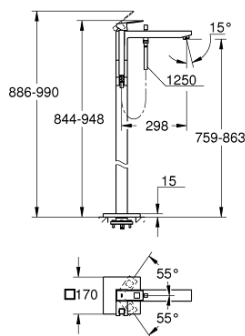

23 672 001 EUROCUBE SINGLE-LEVER BATH MIXER 1/2" FLOOR MOUNTED

PRODUCT DESCRIPTION

- Colour: chrome
- for use with rough-in sets 45 984 001, 29 038 001 or 29 086 000
- without roughing-in set
- GROHE SilkMove 35 mm ceramic cartridge
- with temperature limiter
- GROHE LongLife finish
- automatic diverter: bath/shower
- spout with mousseur
- Euphoria Cube+ Stick hand shower 6.6 l/min (26 467)
- Silverflex shower hose 1250 mm 1/2" x 1/2" (28 362)
- projection 298 mm
- integrated non-return valve in the shower outlet 1/2"
- protected against backflow
- with shower holder

23 672 001 EUROCUBE SINGLE-LEVER BATH MIXER 1/2" FLOOR MOUNTED

SPARE PARTS

- 1: Lever (Spare part-nr. 46782000)
- 2: Cap (Spare part-nr. 46492000)
- 3: Screw coupling (Spare part-nr. 46460000)
- 4: Cartridge (Spare part-nr. 46374000)
- 5: Diverter knob (Spare part-nr. 48128000)
- 6: Sistra (Spare part-nr. 13907000)
- 7: Diverter (Spare part-nr. 65655000)
- 8: Non-return valve (Spare part-nr. 08565000)
- 9: Dirt strainer (Spare part-nr. 0700200M)
- 10: Socket spanner (Spare part-nr. 19332000)*