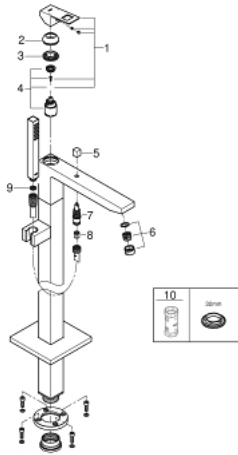

## 23 672 001 EUROCUBE SINGLE-LEVER BATH MIXER 1/2" FLOOR MOUNTED

### SPARE PARTS

- 1: Lever (Spare part-nr. 46782000)
- 2: Cap (Spare part-nr. 46492000)
- 3: Screw coupling (Spare part-nr. 46460000)
- 4: Cartridge (Spare part-nr. 46374000)
- 5: Diverter knob (Spare part-nr. 48128000)
- 6: Sistra (Spare part-nr. 13907000)
- 7: Diverter (Spare part-nr. 65655000)
- 8: Non-return valve (Spare part-nr. 08565000)
- 9: Dirt strainer (Spare part-nr. 0700200M)
- 10: Socket spanner (Spare part-nr. 19332000)\*