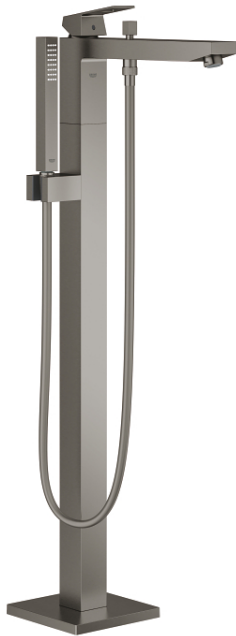

## 23 672 AL1 EUROCUBE SINGLE-LEVER BATH MIXER 1/2" FLOOR MOUNTED

### PRODUCT DESCRIPTION

- Colour: brushed hard graphite
- for use with rough-in sets 45 984 001, 29 038 001 or 29 086 000
- without roughing-in set
- GROHE SilkMove 35 mm ceramic cartridge
- with temperature limiter
- GROHE LongLife finish
- automatic diverter: bath/shower
- spout with mousseur
- Euphoria Cube+ Stick hand shower 6.6 l/min (26 467)
- Silverflex shower hose 1250 mm 1/2" x 1/2" (28 362)
- projection 298 mm
- integrated non-return valve in the shower outlet 1/2"
- protected against backflow
- with shower holder

### SPARE PARTS

- 1: Lever (Spare part-nr. 46782AL0)
  - 2: Cap (Spare part-nr. 46492AL0)
  - 3: Screw coupling (Spare part-nr. 46460000)
  - 4: Cartridge (Spare part-nr. 46374000)
  - 5: Diverter knob (Spare part-nr. 48128AL0)
  - 6: Sistra (Spare part-nr. 13907AL0)
  - 7: Diverter (Spare part-nr. 65655AL0)
  - 8: Non-return valve (Spare part-nr. 08565000)
  - 9: Dirt strainer (Spare part-nr. 0700200M)
  - 10: Socket spanner (Spare part-nr. 19332000)\*
- \* Optional accessories