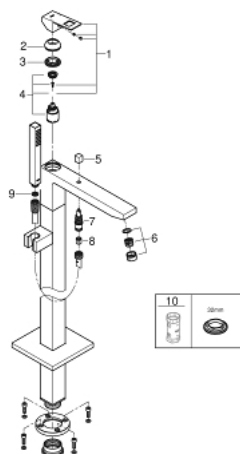

## 23 672 AL1 EUROCUBE SINGLE-LEVER BATH MIXER 1/2" FLOOR MOUNTED

### PRODUCT DESCRIPTION

- Colour: brushed hard graphite
- for use with rough-in sets 45 984 001, 29 038 001 or 29 086 000
- without roughing-in set
- GROHE SilkMove 35 mm ceramic cartridge
- with temperature limiter
- GROHE LongLife finish
- automatic diverter: bath/shower
- spout with mousseur
- Euphoria Cube+ Stick hand shower 6.6 l/min (26 467)
- Silverflex shower hose 1250 mm 1/2" x 1/2" (28 362)
- projection 298 mm
- integrated non-return valve in the shower outlet 1/2"
- protected against backflow
- with shower holder

### SPARE PARTS

- 1: Lever (Spare part-nr. 46782AL0)
  - 2: Cap (Spare part-nr. 46492AL0)
  - 3: Screw coupling (Spare part-nr. 46460000)
  - 4: Cartridge (Spare part-nr. 46374000)
  - 5: Diverter knob (Spare part-nr. 48128AL0)
  - 6: Sistra (Spare part-nr. 13907AL0)
  - 7: Diverter (Spare part-nr. 65655AL0)
  - 8: Non-return valve (Spare part-nr. 08565000)
  - 9: Dirt strainer (Spare part-nr. 0700200M)
  - 10: Socket spanner (Spare part-nr. 19332000)\*
- \* Optional accessories