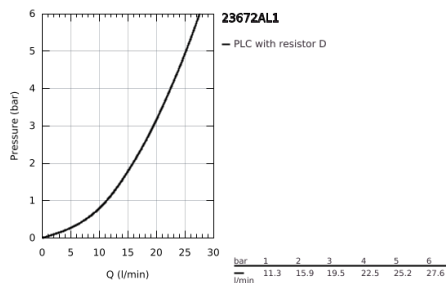

## 23 672 AL1 EUROCUBE SINGLE-LEVER BATH MIXER 1/2" FLOOR MOUNTED

### PRODUCT DESCRIPTION

- Colour: brushed hard graphite
- for use with rough-in sets 45 984 001, 29 038 001 or 29 086 000
- without roughing-in set
- GROHE SilkMove 35 mm ceramic cartridge
- with temperature limiter
- GROHE LongLife finish
- automatic diverter: bath/shower
- spout with mousseur
- Euphoria Cube+ Stick hand shower 6.6 l/min (26 467)
- Silverflex shower hose 1250 mm 1/2" x 1/2" (28 362)
- projection 298 mm
- integrated non-return valve in the shower outlet 1/2"
- protected against backflow
- with shower holder