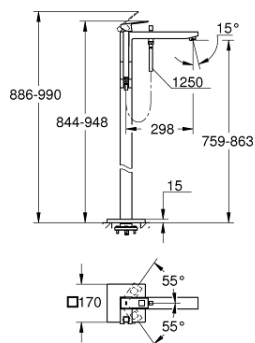

## 23 672 AL1 EUROCUBE SINGLE-LEVER BATH MIXER 1/2" FLOOR MOUNTED

### PRODUCT DESCRIPTION

- Colour: brushed hard graphite
- for use with rough-in sets 45 984 001, 29 038 001 or 29 086 000
- without roughing-in set
- GROHE SilkMove 35 mm ceramic cartridge
- with temperature limiter
- GROHE LongLife finish
- automatic diverter: bath/shower
- spout with mousseur
- Euphoria Cube+ Stick hand shower 6.6 l/min (26 467)
- Silverflex shower hose 1250 mm 1/2" x 1/2" (28 362)
- projection 298 mm
- integrated non-return valve in the shower outlet 1/2"
- protected against backflow
- with shower holder

### SPARE PARTS

- 1: Lever (Spare part-nr. 46782AL0)
  - 2: Cap (Spare part-nr. 46492AL0)
  - 3: Screw coupling (Spare part-nr. 46460000)
  - 4: Cartridge (Spare part-nr. 46374000)
  - 5: Diverter knob (Spare part-nr. 48128AL0)
  - 6: Sistra (Spare part-nr. 13907AL0)
  - 7: Diverter (Spare part-nr. 65655AL0)
  - 8: Non-return valve (Spare part-nr. 08565000)
  - 9: Dirt strainer (Spare part-nr. 0700200M)
  - 10: Socket spanner (Spare part-nr. 19332000)\*
- \* Optional accessories