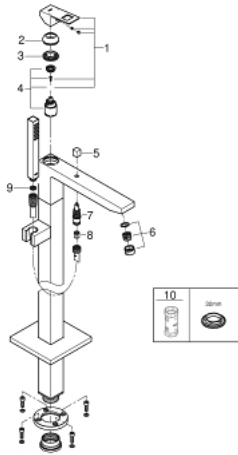

23 672 AL1 EUROCUBE SINGLE-LEVER BATH MIXER 1/2" FLOOR MOUNTED

PRODUCT DESCRIPTION

- Tyc: brushed hard graphite
- for use with rough-in sets 45 984 001, 29 038 001 or 29 086 000
- without rough-in set (sold separately)
- GROHE SilkMove 35 mm ceramic cartridge
- with temperature limiter
- GROHE LongLife finish
- automatic diverter: bath/shower
- spout with mousseur
- Euphoria Cube+ Stick hand shower 6.6 l/min (26 467)
- Silverflex shower hose 1250 mm 1/2" x 1/2" (28 362)
- projection 298 mm
- integrated non-return valve in the shower outlet 1/2"
- protected against backflow
- with shower holder

23 672 AL1 EUROCUBE SINGLE-LEVER BATH MIXER 1/2" FLOOR MOUNTED

SPARE PARTS

- 1: Lever (Spare part-nr. 46782AL0)
- 2: Cap (Spare part-nr. 46492AL0)
- 3: Screw coupling (Spare part-nr. 46460000)
- 4: Cartridge (Spare part-nr. 46374000)
- 5: Diverter knob (Spare part-nr. 48128AL0)
- 6: Sistra (Spare part-nr. 13907AL0)
- 7: Diverter (Spare part-nr. 65655AL0)
- 8: Non-return valve (Spare part-nr. 08565000)
- 9: Dirt strainer (Spare part-nr. 0700200M)
- 10: Socket spanner (Spare part-nr. 19332000)*