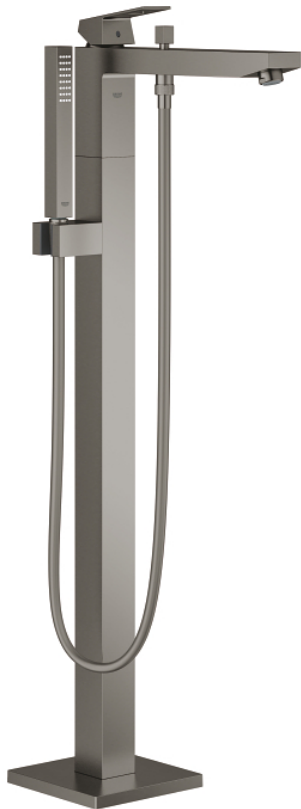

23 672 AL1 EUROCUBE SINGLE-LEVER BATH MIXER 1/2" FLOOR MOUNTED

PRODUCT DESCRIPTION

- Tyc: brushed hard graphite
- for use with rough-in sets 45 984 001, 29 038 001 or 29 086 000
- without rough-in set (sold separately)
- GROHE SilkMove 35 mm ceramic cartridge
- with temperature limiter
- GROHE LongLife finish
- automatic diverter: bath/shower
- spout with mousseur
- Euphoria Cube+ Stick hand shower 6.6 l/min (26 467)
- Silverflex shower hose 1250 mm 1/2" x 1/2" (28 362)
- projection 298 mm
- integrated non-return valve in the shower outlet 1/2"
- protected against backflow
- with shower holder

23 672 AL1 EUROCUBE SINGLE-LEVER BATH MIXER 1/2" FLOOR MOUNTED

SPARE PARTS

- 1: Lever (Spare part-nr. 46782AL0)
- 2: Cap (Spare part-nr. 46492AL0)
- 3: Screw coupling (Spare part-nr. 46460000)
- 4: Cartridge (Spare part-nr. 46374000)
- 5: Diverter knob (Spare part-nr. 48128AL0)
- 6: Sistra (Spare part-nr. 13907AL0)
- 7: Diverter (Spare part-nr. 65655AL0)
- 8: Non-return valve (Spare part-nr. 08565000)
- 9: Dirt strainer (Spare part-nr. 0700200M)
- 10: Socket spanner (Spare part-nr. 19332000)*