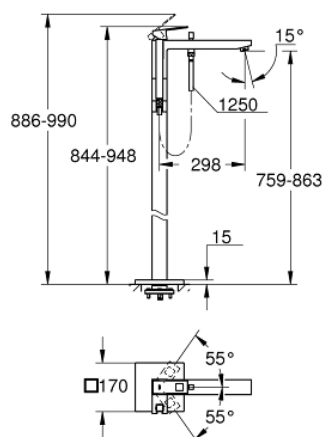

23 672 AL1 EUROCUBE SINGLE-LEVER BATH MIXER 1/2" FLOOR MOUNTED

PRODUCT DESCRIPTION

- Tyc: brushed hard graphite
- for use with rough-in sets 45 984 001, 29 038 001 or 29 086 000
- without rough-in set (sold separately)
- GROHE SilkMove 35 mm ceramic cartridge
- with temperature limiter
- GROHE LongLife finish
- automatic diverter: bath/shower
- spout with mousseur
- Euphoria Cube+ Stick hand shower 6.6 l/min (26 467)
- Silverflex shower hose 1250 mm 1/2" x 1/2" (28 362)
- projection 298 mm
- integrated non-return valve in the shower outlet 1/2"
- protected against backflow
- with shower holder

23 672 AL1 EUROCUBE SINGLE-LEVER BATH MIXER 1/2" FLOOR MOUNTED

SPARE PARTS

- 1: Lever (Spare part-nr. 46782AL0)
- 2: Cap (Spare part-nr. 46492AL0)
- 3: Screw coupling (Spare part-nr. 46460000)
- 4: Cartridge (Spare part-nr. 46374000)
- 5: Diverter knob (Spare part-nr. 48128AL0)
- 6: Sistra (Spare part-nr. 13907AL0)
- 7: Diverter (Spare part-nr. 65655AL0)
- 8: Non-return valve (Spare part-nr. 08565000)
- 9: Dirt strainer (Spare part-nr. 0700200M)
- 10: Socket spanner (Spare part-nr. 19332000)*