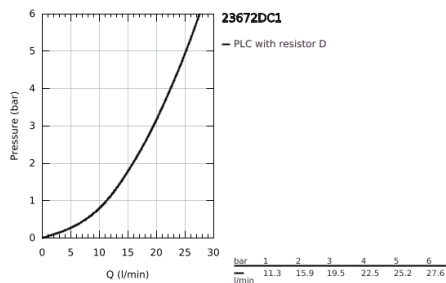

23 672 DC1 EUROCUBE SINGLE-LEVER BATH MIXER 1/2" FLOOR MOUNTED

PRODUCT DESCRIPTION

- Colour: supersteel
- for use with rough-in sets 45 984 001, 29 038 001 or 29 086 000
- without roughing-in set
- GROHE SilkMove 35 mm ceramic cartridge
- with temperature limiter
- GROHE LongLife finish
- automatic diverter: bath/shower
- spout with mousseur
- Euphoria Cube+ Stick hand shower 6.6 l/min (26 467)
- Silverflex shower hose 1250 mm 1/2" x 1/2" (28 362)
- projection 298 mm
- integrated non-return valve in the shower outlet 1/2"
- protected against backflow
- with shower holder

23 672 DC1 EUROCUBE SINGLE-LEVER BATH MIXER 1/2" FLOOR MOUNTED

SPARE PARTS

- 1: Lever (Spare part-nr. 46782DC0)
- 2: Cap (Spare part-nr. 46492DC0)
- 3: Screw coupling (Spare part-nr. 46460000)
- 4: Cartridge (Spare part-nr. 46374000)
- 5: Diverter knob (Spare part-nr. 48128DC0)
- 6: Sistra (Spare part-nr. 13907DC0)
- 7: Diverter (Spare part-nr. 65655DC0)
- 8: Non-return valve (Spare part-nr. 08565000)
- 9: Dirt strainer (Spare part-nr. 0700200M)
- 10: Socket spanner (Spare part-nr. 19332000)*