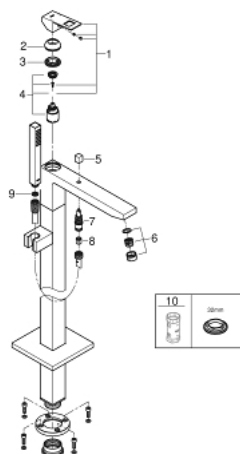

23 672 DC1 EUROCUBE SINGLE-LEVER BATH MIXER 1/2" FLOOR MOUNTED

PRODUCT DESCRIPTION

- Colour: supersteel
- for use with rough-in sets 45 984 001, 29 038 001 or 29 086 000
- without roughing-in set
- GROHE SilkMove 35 mm ceramic cartridge
- with temperature limiter
- GROHE LongLife finish
- automatic diverter: bath/shower
- spout with mousseur
- Euphoria Cube+ Stick hand shower 6.6 l/min (26 467)
- Silverflex shower hose 1250 mm 1/2" x 1/2" (28 362)
- projection 298 mm
- integrated non-return valve in the shower outlet 1/2"
- protected against backflow
- with shower holder

23 672 DC1 EUROCUBE SINGLE-LEVER BATH MIXER 1/2" FLOOR MOUNTED

SPARE PARTS

- 1: Lever (Spare part-nr. 46782DC0)
- 2: Cap (Spare part-nr. 46492DC0)
- 3: Screw coupling (Spare part-nr. 46460000)
- 4: Cartridge (Spare part-nr. 46374000)
- 5: Diverter knob (Spare part-nr. 48128DC0)
- 6: Sistra (Spare part-nr. 13907DC0)
- 7: Diverter (Spare part-nr. 65655DC0)
- 8: Non-return valve (Spare part-nr. 08565000)
- 9: Dirt strainer (Spare part-nr. 0700200M)
- 10: Socket spanner (Spare part-nr. 19332000)*