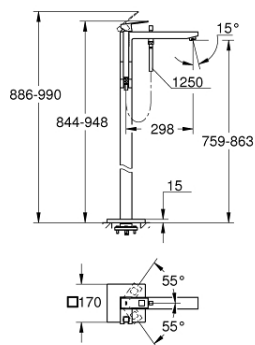

23 672 DC1 EUROCUBE SINGLE-LEVER BATH MIXER 1/2" FLOOR MOUNTED

PRODUCT DESCRIPTION

- Colour: supersteel
- for use with rough-in sets 45 984 001, 29 038 001 or 29 086 000
- without roughing-in set
- GROHE SilkMove 35 mm ceramic cartridge
- with temperature limiter
- GROHE LongLife finish
- automatic diverter: bath/shower
- spout with mousseur
- Euphoria Cube+ Stick hand shower 6.6 l/min (26 467)
- Silverflex shower hose 1250 mm 1/2" x 1/2" (28 362)
- projection 298 mm
- integrated non-return valve in the shower outlet 1/2"
- protected against backflow
- with shower holder

23 672 DC1 EUROCUBE SINGLE-LEVER BATH MIXER 1/2" FLOOR MOUNTED

SPARE PARTS

- 1: Lever (Spare part-nr. 46782DC0)
- 2: Cap (Spare part-nr. 46492DC0)
- 3: Screw coupling (Spare part-nr. 46460000)
- 4: Cartridge (Spare part-nr. 46374000)
- 5: Diverter knob (Spare part-nr. 48128DC0)
- 6: Sistra (Spare part-nr. 13907DC0)
- 7: Diverter (Spare part-nr. 65655DC0)
- 8: Non-return valve (Spare part-nr. 08565000)
- 9: Dirt strainer (Spare part-nr. 0700200M)
- 10: Socket spanner (Spare part-nr. 19332000)*