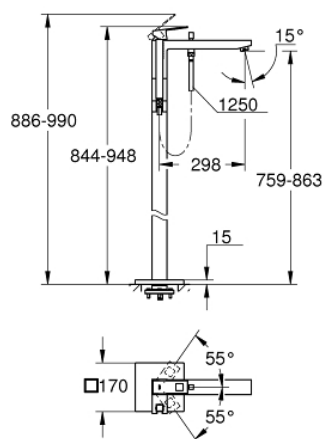

## 23 672 DC1 EUROCUBE SINGLE-LEVER BATH MIXER 1/2" FLOOR MOUNTED

### PRODUCT DESCRIPTION

- Typ: supersteel
- for use with rough-in sets 45 984 001, 29 038 001 or 29 086 000
- without rough-in set (sold separately)
- GROHE SilkMove 35 mm ceramic cartridge
- with temperature limiter
- GROHE LongLife finish
- automatic diverter: bath/shower
- spout with mousseur
- Euphoria Cube+ Stick hand shower 6.6 l/min (26 467)
- Silverflex shower hose 1250 mm 1/2" x 1/2" (28 362)
- projection 298 mm
- integrated non-return valve in the shower outlet 1/2"
- protected against backflow
- with shower holder

### SPARE PARTS

- 1: Lever (Spare part-nr. 46782DC0)
- 2: Cap (Spare part-nr. 46492DC0)
- 3: Screw coupling (Spare part-nr. 46460000)
- 4: Cartridge (Spare part-nr. 46374000)
- 5: Diverter knob (Spare part-nr. 48128DC0)
- 6: Sistra (Spare part-nr. 13907DC0)
- 7: Diverter (Spare part-nr. 65655DC0)
- 8: Non-return valve (Spare part-nr. 08565000)
- 9: Dirt strainer (Spare part-nr. 0700200M)
- 10: Socket spanner (Spare part-nr. 19332000)\*