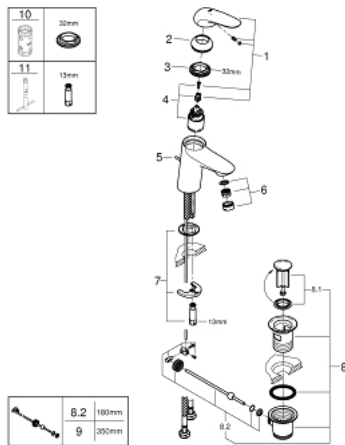

23 707 003 **EUROSTYLE BASIN MIXER 1/2"**
S-SIZE

PRODUCT DESCRIPTION

- Colour: chrome
- single hole installation
- solid metal lever
- GROHE SilkMove 35 mm ceramic cartridge
- adjustable flow rate limiter
- with temperature limiter
- GROHE LongLife finish
- GROHE EcoJoy - less water, perfect flow
- maximum flow rate (at 3 bar): 5 l/min
- GROHE FastFixation rapid installation system
- pop-up waste set 1 1/4"
- flexible connection hoses

23 707 003 **EUROSTYLE BASIN MIXER 1/2"**
S-SIZE

SPARE PARTS

- 1: Solid metal lever (Spare part-nr. 46951000)
 - 2: Cap (Spare part-nr. 46492000)
 - 3: Screw coupling (Spare part-nr. 46460000)
 - 4: Cartridge (Spare part-nr. 46374000)
 - 5: Pop-up rod (Spare part-nr. 46739000)
 - 6: Mousseur (Spare part-nr. 48159000)
 - 7: Shank mounting kit (Spare part-nr. 46671000)
 - 8: Waste set 1 1/4" (Spare part-nr. 28910000)
 - 8.1: Plug (Spare part-nr. 07182000)
 - 8.2: Eccentric rod (Spare part-nr. 07052000)
 - 9: Eccentric rod (Spare part-nr. 07341000)*
 - 10: Socket spanner (Spare part-nr. 19332000)*
 - 11: Mounting wrench (Spare part-nr. 19017000)*
- * Optional accessories