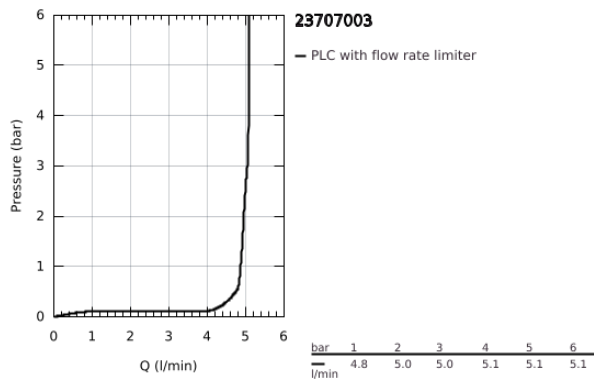

23 707 003 **EUROSTYLE BASIN MIXER 1/2"**
S-SIZE

PRODUCT DESCRIPTION

- Colour: chrome
- single hole installation
- solid metal lever
- GROHE SilkMove 35 mm ceramic cartridge
- adjustable flow rate limiter
- with temperature limiter
- GROHE LongLife finish
- GROHE EcoJoy - less water, perfect flow
- maximum flow rate (at 3 bar): 5 l/min
- GROHE FastFixation rapid installation system
- pop-up waste set 1 1/4"
- flexible connection hoses

23 707 003 **EUROSTYLE BASIN MIXER 1/2"**
S-SIZE

SPARE PARTS

- 1: Solid metal lever (Spare part-nr. 46951000)
 - 2: Cap (Spare part-nr. 46492000)
 - 3: Screw coupling (Spare part-nr. 46460000)
 - 4: Cartridge (Spare part-nr. 46374000)
 - 5: Pop-up rod (Spare part-nr. 46739000)
 - 6: Mousseur (Spare part-nr. 48159000)
 - 7: Shank mounting kit (Spare part-nr. 46671000)
 - 8: Waste set 1 1/4" (Spare part-nr. 28910000)
 - 8.1: Plug (Spare part-nr. 07182000)
 - 8.2: Eccentric rod (Spare part-nr. 07052000)
 - 9: Eccentric rod (Spare part-nr. 07341000)*
 - 10: Socket spanner (Spare part-nr. 19332000)*
 - 11: Mounting wrench (Spare part-nr. 19017000)*
- * Optional accessories