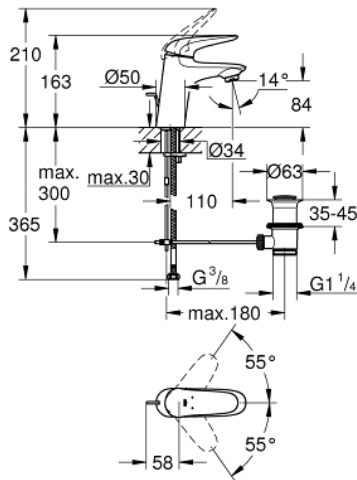

23 707 003 **EUROSTYLE BASIN MIXER 1/2"**
S-SIZE

PRODUCT DESCRIPTION

- Colour: chrome
- single hole installation
- solid metal lever
- GROHE SilkMove 35 mm ceramic cartridge
- adjustable flow rate limiter
- with temperature limiter
- GROHE LongLife finish
- GROHE EcoJoy - less water, perfect flow
- maximum flow rate (at 3 bar): 5 l/min
- GROHE FastFixation rapid installation system
- pop-up waste set 1 1/4"
- flexible connection hoses

23 707 003 **EUROSTYLE BASIN MIXER 1/2"**
S-SIZE

SPARE PARTS

- 1: Solid metal lever (Spare part-nr. 46951000)
 - 2: Cap (Spare part-nr. 46492000)
 - 3: Screw coupling (Spare part-nr. 46460000)
 - 4: Cartridge (Spare part-nr. 46374000)
 - 5: Pop-up rod (Spare part-nr. 46739000)
 - 6: Mousseur (Spare part-nr. 48159000)
 - 7: Shank mounting kit (Spare part-nr. 46671000)
 - 8: Waste set 1 1/4" (Spare part-nr. 28910000)
 - 8.1: Plug (Spare part-nr. 07182000)
 - 8.2: Eccentric rod (Spare part-nr. 07052000)
 - 9: Eccentric rod (Spare part-nr. 07341000)*
 - 10: Socket spanner (Spare part-nr. 19332000)*
 - 11: Mounting wrench (Spare part-nr. 19017000)*
- * Optional accessories