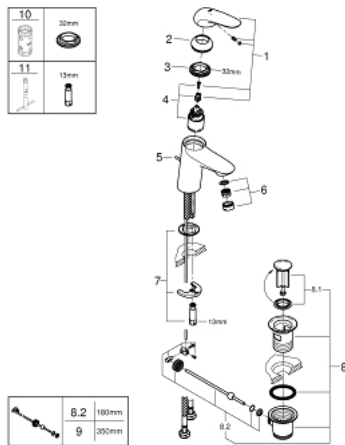

23 707 003 **EUROSTYLE BASIN MIXER 1/2"**  
**S-SIZE**

**PRODUCT DESCRIPTION**

- Tyc: Chrome
- single hole installation
- solid metal lever
- GROHE SilkMove 35 mm ceramic cartridge
- adjustable flow rate limiter
- with temperature limiter
- GROHE LongLife finish
- GROHE EcoJoy - Less water, perfect flow
- maximum flow rate (at 3 bar): 5 l/min
- GROHE FastFixation rapid installation system
- pop-up waste set 1 1/4"
- flexible connection hoses

23 707 003 **EUROSTYLE BASIN MIXER 1/2"**  
**S-SIZE**

**SPARE PARTS**

- 1: Solid metal lever (Spare part-nr. 46951000)
  - 2: Cap (Spare part-nr. 46492000)
  - 3: Screw coupling (Spare part-nr. 46460000)
  - 4: Cartridge (Spare part-nr. 46374000)
  - 5: Pop-up rod (Spare part-nr. 46739000)
  - 6: Mousseur (Spare part-nr. 48159000)
  - 7: Shank mounting kit (Spare part-nr. 46671000)
  - 8: Waste set 1 1/4" (Spare part-nr. 28910000)
  - 8.1: Plug (Spare part-nr. 07182000)
  - 8.2: Eccentric rod (Spare part-nr. 07052000)
  - 9: Eccentric rod (Spare part-nr. 07341000)\*
  - 10: Socket spanner (Spare part-nr. 19332000)\*
  - 11: Mounting wrench (Spare part-nr. 19017000)\*
- \* Optional accessories