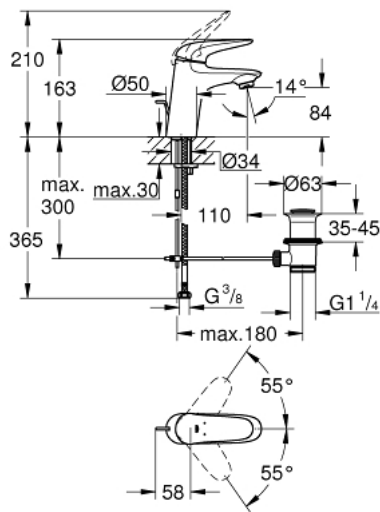

23 707 003 **EUROSTYLE BASIN MIXER 1/2"**  
**S-SIZE**

**PRODUCT DESCRIPTION**

- Tyc: Chrome
- single hole installation
- solid metal lever
- GROHE SilkMove 35 mm ceramic cartridge
- adjustable flow rate limiter
- with temperature limiter
- GROHE LongLife finish
- GROHE EcoJoy - Less water, perfect flow
- maximum flow rate (at 3 bar): 5 l/min
- GROHE FastFixation rapid installation system
- pop-up waste set 1 1/4"
- flexible connection hoses

23 707 003 **EUROSTYLE BASIN MIXER 1/2"**  
**S-SIZE**

**SPARE PARTS**

- 1: Solid metal lever (Spare part-nr. 46951000)
  - 2: Cap (Spare part-nr. 46492000)
  - 3: Screw coupling (Spare part-nr. 46460000)
  - 4: Cartridge (Spare part-nr. 46374000)
  - 5: Pop-up rod (Spare part-nr. 46739000)
  - 6: Mousseur (Spare part-nr. 48159000)
  - 7: Shank mounting kit (Spare part-nr. 46671000)
  - 8: Waste set 1 1/4" (Spare part-nr. 28910000)
  - 8.1: Plug (Spare part-nr. 07182000)
  - 8.2: Eccentric rod (Spare part-nr. 07052000)
  - 9: Eccentric rod (Spare part-nr. 07341000)\*
  - 10: Socket spanner (Spare part-nr. 19332000)\*
  - 11: Mounting wrench (Spare part-nr. 19017000)\*
- \* Optional accessories