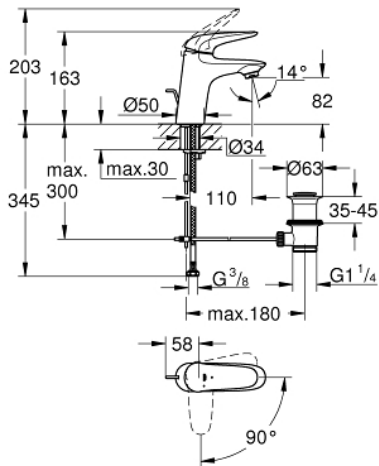

23 709 003 **EUROSTYLE BASIN MIXER 1/2"**
S-SIZE

PRODUCT DESCRIPTION

- Colour: chrome
- single hole installation
- solid metal lever
- GROHE SilkMove 35 mm ceramic cartridge
- EcoMode - cold water flow in mid-lever position saves energy
- adjustable flow rate limiter
- with temperature limiter
- GROHE LongLife finish
- GROHE EcoJoy - less water, perfect flow
- maximum flow rate (at 3 bar): 5 l/min
- GROHE FastFixation rapid installation system
- pop-up waste set 1 1/4"
- flexible connection hoses

23 709 003 **EUROSTYLE BASIN MIXER 1/2"**
S-SIZE

SPARE PARTS

- 1: Solid metal lever (Spare part-nr. 46952000)
 - 2: Cap (Spare part-nr. 46492000)
 - 3: Screw coupling (Spare part-nr. 46460000)
 - 4: Cartridge (Spare part-nr. 46863000)
 - 5: Pop-up rod (Spare part-nr. 46739000)
 - 6: Mousseur (Spare part-nr. 48159000)
 - 7: Shank mounting kit (Spare part-nr. 46671000)
 - 8: Waste set 1 1/4" (Spare part-nr. 28910000)
 - 8.1: Plug (Spare part-nr. 07182000)
 - 8.2: Eccentric rod (Spare part-nr. 07052000)
 - 9: Eccentric rod (Spare part-nr. 07341000)*
 - 10: Socket spanner (Spare part-nr. 19332000)*
 - 11: Mounting wrench (Spare part-nr. 19017000)*
- * Optional accessories