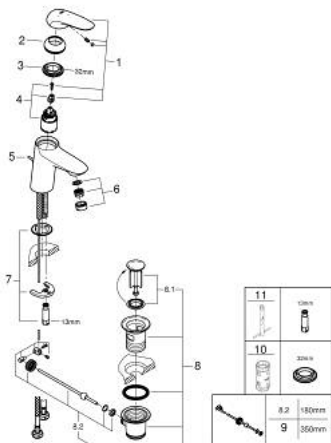

23 709 003 **EUROSTYLE BASIN MIXER 1/2"**
S-SIZE

PRODUCT DESCRIPTION

- Colour: chrome
- single hole installation
- solid metal lever
- GROHE SilkMove 35 mm ceramic cartridge
- EcoMode - cold water flow in mid-lever position saves energy
- adjustable flow rate limiter
- with temperature limiter
- GROHE LongLife finish
- GROHE EcoJoy - less water, perfect flow
- maximum flow rate (at 3 bar): 5 l/min
- GROHE FastFixation rapid installation system
- pop-up waste set 1 1/4"
- flexible connection hoses

23 709 003 **EUROSTYLE BASIN MIXER 1/2"**
S-SIZE

SPARE PARTS

- 1: Solid metal lever (Spare part-nr. 46952000)
 - 2: Cap (Spare part-nr. 46492000)
 - 3: Screw coupling (Spare part-nr. 46460000)
 - 4: Cartridge (Spare part-nr. 46863000)
 - 5: Pop-up rod (Spare part-nr. 46739000)
 - 6: Mousseur (Spare part-nr. 48159000)
 - 7: Shank mounting kit (Spare part-nr. 46671000)
 - 8: Waste set 1 1/4" (Spare part-nr. 28910000)
 - 8.1: Plug (Spare part-nr. 07182000)
 - 8.2: Eccentric rod (Spare part-nr. 07052000)
 - 9: Eccentric rod (Spare part-nr. 07341000)*
 - 10: Socket spanner (Spare part-nr. 19332000)*
 - 11: Mounting wrench (Spare part-nr. 19017000)*
- * Optional accessories