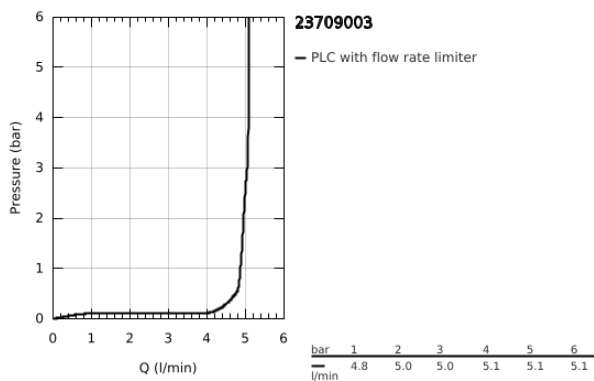

23 709 003 **EUROSTYLE BASIN MIXER 1/2"**
S-SIZE

PRODUCT DESCRIPTION

- Colour: chrome
- single hole installation
- solid metal lever
- GROHE SilkMove 35 mm ceramic cartridge
- EcoMode - cold water flow in mid-lever position saves energy
- adjustable flow rate limiter
- with temperature limiter
- GROHE LongLife finish
- GROHE EcoJoy - less water, perfect flow
- maximum flow rate (at 3 bar): 5 l/min
- GROHE FastFixation rapid installation system
- pop-up waste set 1 1/4"
- flexible connection hoses

23 709 003 **EUROSTYLE BASIN MIXER 1/2"**
S-SIZE

SPARE PARTS

- 1: Solid metal lever (Spare part-nr. 46952000)
 - 2: Cap (Spare part-nr. 46492000)
 - 3: Screw coupling (Spare part-nr. 46460000)
 - 4: Cartridge (Spare part-nr. 46863000)
 - 5: Pop-up rod (Spare part-nr. 46739000)
 - 6: Mousseur (Spare part-nr. 48159000)
 - 7: Shank mounting kit (Spare part-nr. 46671000)
 - 8: Waste set 1 1/4" (Spare part-nr. 28910000)
 - 8.1: Plug (Spare part-nr. 07182000)
 - 8.2: Eccentric rod (Spare part-nr. 07052000)
 - 9: Eccentric rod (Spare part-nr. 07341000)*
 - 10: Socket spanner (Spare part-nr. 19332000)*
 - 11: Mounting wrench (Spare part-nr. 19017000)*
- * Optional accessories