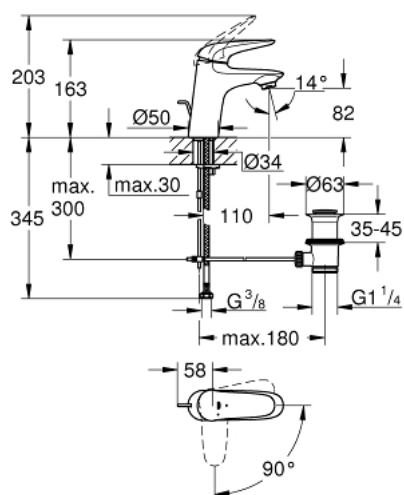

23 709 003 **EUROSTYLE BASIN MIXER 1/2"**
S-SIZE

PRODUCT DESCRIPTION

- Tyc: Chrome
- single hole installation
- solid metal lever
- GROHE SilkMove 35 mm ceramic cartridge
- EcoMode - cold water flow in mid-lever position saves energy
- adjustable flow rate limiter
- with temperature limiter
- GROHE LongLife finish
- GROHE EcoJoy - Less water, perfect flow
- maximum flow rate (at 3 bar): 5 l/min
- GROHE FastFixation rapid installation system
- pop-up waste set 1 1/4"
- flexible connection hoses

23 709 003 **EUROSTYLE BASIN MIXER 1/2"**
S-SIZE

SPARE PARTS

- 1: Solid metal lever (Spare part-nr. 46952000)
 - 2: Cap (Spare part-nr. 46492000)
 - 3: Screw coupling (Spare part-nr. 46460000)
 - 4: Cartridge (Spare part-nr. 46863000)
 - 5: Pop-up rod (Spare part-nr. 46739000)
 - 6: Mousseur (Spare part-nr. 48159000)
 - 7: Shank mounting kit (Spare part-nr. 46671000)
 - 8: Waste set 1 1/4" (Spare part-nr. 28910000)
 - 8.1: Plug (Spare part-nr. 07182000)
 - 8.2: Eccentric rod (Spare part-nr. 07052000)
 - 9: Eccentric rod (Spare part-nr. 07341000)*
 - 10: Socket spanner (Spare part-nr. 19332000)*
 - 11: Mounting wrench (Spare part-nr. 19017000)*
- * Optional accessories