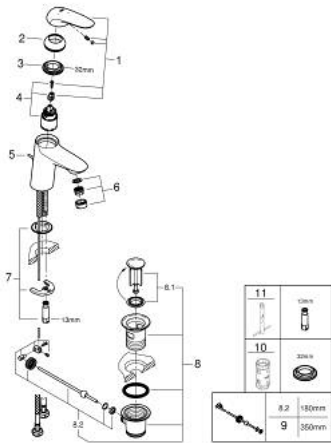

23 709 003 **EUROSTYLE BASIN MIXER 1/2"**
S-SIZE

PRODUCT DESCRIPTION

- Tyc: Chrome
- single hole installation
- solid metal lever
- GROHE SilkMove 35 mm ceramic cartridge
- EcoMode - cold water flow in mid-lever position saves energy
- adjustable flow rate limiter
- with temperature limiter
- GROHE LongLife finish
- GROHE EcoJoy - Less water, perfect flow
- maximum flow rate (at 3 bar): 5 l/min
- GROHE FastFixation rapid installation system
- pop-up waste set 1 1/4"
- flexible connection hoses

23 709 003 **EUROSTYLE BASIN MIXER 1/2"**
S-SIZE

SPARE PARTS

- 1: Solid metal lever (Spare part-nr. 46952000)
 - 2: Cap (Spare part-nr. 46492000)
 - 3: Screw coupling (Spare part-nr. 46460000)
 - 4: Cartridge (Spare part-nr. 46863000)
 - 5: Pop-up rod (Spare part-nr. 46739000)
 - 6: Mousseur (Spare part-nr. 48159000)
 - 7: Shank mounting kit (Spare part-nr. 46671000)
 - 8: Waste set 1 1/4" (Spare part-nr. 28910000)
 - 8.1: Plug (Spare part-nr. 07182000)
 - 8.2: Eccentric rod (Spare part-nr. 07052000)
 - 9: Eccentric rod (Spare part-nr. 07341000)*
 - 10: Socket spanner (Spare part-nr. 19332000)*
 - 11: Mounting wrench (Spare part-nr. 19017000)*
- * Optional accessories