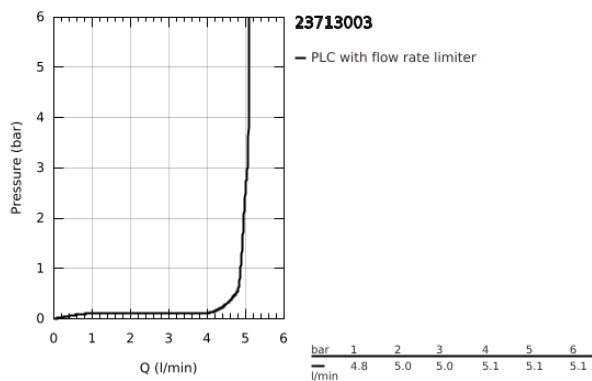

23 713 003 **EUROSTYLE BASIN MIXER 1/2"**  
**S-SIZE**

**PRODUCT DESCRIPTION**

- Colour: chrome
- single hole installation
- solid metal lever
- GROHE SilkMove 35 mm ceramic cartridge
- adjustable flow rate limiter
- with temperature limiter
- GROHE LongLife finish
- GROHE EcoJoy - less water, perfect flow
- maximum flow rate (at 3 bar): 5 l/min
- GROHE FastFixation rapid installation system
- retractable chain
- flexible connection hoses

23 713 003 **EUROSTYLE BASIN MIXER 1/2"**  
**S-SIZE**

**SPARE PARTS**

- 1: Solid metal lever (Spare part-nr. 46951000)
  - 2: Cap (Spare part-nr. 46492000)
  - 3: Screw coupling (Spare part-nr. 46460000)
  - 4: Cartridge (Spare part-nr. 46374000)
  - 5: Chain support (Spare part-nr. 06815000)
  - 6: Mousseur (Spare part-nr. 48159000)
  - 7: Shank mounting kit (Spare part-nr. 46671000)
  - 8: Socket spanner (Spare part-nr. 19332000)\*
  - 9: Mounting wrench (Spare part-nr. 19017000)\*
- \* Optional accessories