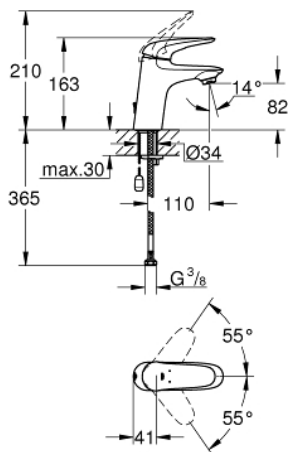

23 713 003 **EUROSTYLE BASIN MIXER 1/2"**  
**S-SIZE**

**PRODUCT DESCRIPTION**

- Colour: chrome
- single hole installation
- solid metal lever
- GROHE SilkMove 35 mm ceramic cartridge
- adjustable flow rate limiter
- with temperature limiter
- GROHE LongLife finish
- GROHE EcoJoy - less water, perfect flow
- maximum flow rate (at 3 bar): 5 l/min
- GROHE FastFixation rapid installation system
- retractable chain
- flexible connection hoses

23 713 003 **EUROSTYLE BASIN MIXER 1/2"**  
**S-SIZE**

**SPARE PARTS**

- 1: Solid metal lever (Spare part-nr. 46951000)
  - 2: Cap (Spare part-nr. 46492000)
  - 3: Screw coupling (Spare part-nr. 46460000)
  - 4: Cartridge (Spare part-nr. 46374000)
  - 5: Chain support (Spare part-nr. 06815000)
  - 6: Mousseur (Spare part-nr. 48159000)
  - 7: Shank mounting kit (Spare part-nr. 46671000)
  - 8: Socket spanner (Spare part-nr. 19332000)\*
  - 9: Mounting wrench (Spare part-nr. 19017000)\*
- \* Optional accessories