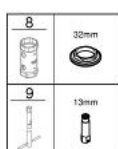

23 713 003 **EUROSTYLE BASIN MIXER 1/2"**  
**S-SIZE**

**PRODUCT DESCRIPTION**

- Colour: chrome
- single hole installation
- solid metal lever
- GROHE SilkMove 35 mm ceramic cartridge
- adjustable flow rate limiter
- with temperature limiter
- GROHE LongLife finish
- GROHE EcoJoy - less water, perfect flow
- maximum flow rate (at 3 bar): 5 l/min
- GROHE FastFixation rapid installation system
- retractable chain
- flexible connection hoses

23 713 003 **EUROSTYLE BASIN MIXER 1/2"**  
**S-SIZE**

**SPARE PARTS**

- 1: Solid metal lever (Spare part-nr. 46951000)
  - 2: Cap (Spare part-nr. 46492000)
  - 3: Screw coupling (Spare part-nr. 46460000)
  - 4: Cartridge (Spare part-nr. 46374000)
  - 5: Chain support (Spare part-nr. 06815000)
  - 6: Mousseur (Spare part-nr. 48159000)
  - 7: Shank mounting kit (Spare part-nr. 46671000)
  - 8: Socket spanner (Spare part-nr. 19332000)\*
  - 9: Mounting wrench (Spare part-nr. 19017000)\*
- \* Optional accessories