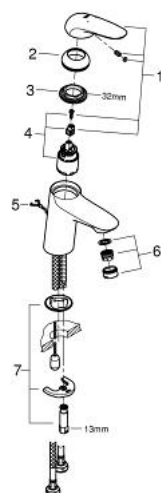

23 713 003 **EUROSTYLE BASIN MIXER 1/2"**  
**S-SIZE**

**PRODUCT DESCRIPTION**

- Colour: chrome
- single hole installation
- solid metal lever
- GROHE SilkMove 35 mm ceramic cartridge
- adjustable flow rate limiter
- with temperature limiter
- GROHE LongLife finish
- GROHE EcoJoy - less water, perfect flow
- maximum flow rate (at 3 bar): 5 l/min
- GROHE FastFixation rapid installation system
- retractable chain
- flexible connection hoses

23 713 003 **EUROSTYLE BASIN MIXER 1/2"**  
**S-SIZE**

**SPARE PARTS**

- 1: Solid metal lever (Spare part-nr. 46951000)
  - 2: Cap (Spare part-nr. 46492000)
  - 3: Screw coupling (Spare part-nr. 46460000)
  - 4: Cartridge (Spare part-nr. 46374000)
  - 5: Chain support (Spare part-nr. 06815000)
  - 6: Mousseur (Spare part-nr. 48159000)
  - 7: Shank mounting kit (Spare part-nr. 46671000)
  - 8: Socket spanner (Spare part-nr. 19332000)\*
  - 9: Mounting wrench (Spare part-nr. 19017000)\*
- \* Optional accessories