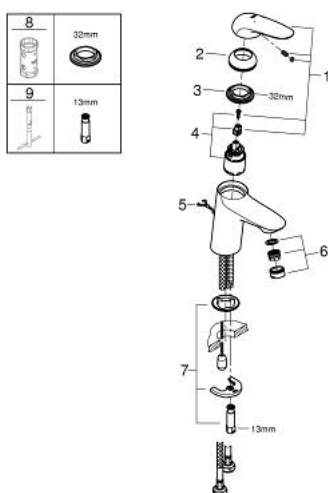

23 713 003 **EUROSTYLE BASIN MIXER 1/2"**
S-SIZE

PRODUCT DESCRIPTION

- Tyc: Chrome
- single hole installation
- solid metal lever
- GROHE SilkMove 35 mm ceramic cartridge
- adjustable flow rate limiter
- with temperature limiter
- GROHE LongLife finish
- GROHE EcoJoy - Less water, perfect flow
- maximum flow rate (at 3 bar): 5 l/min
- GROHE FastFixation rapid installation system
- retractable chain
- flexible connection hoses

23 713 003 **EUROSTYLE BASIN MIXER 1/2"**
S-SIZE

SPARE PARTS

- 1: Solid metal lever (Spare part-nr. 46951000)
 - 2: Cap (Spare part-nr. 46492000)
 - 3: Screw coupling (Spare part-nr. 46460000)
 - 4: Cartridge (Spare part-nr. 46374000)
 - 5: Chain (Spare part-nr. 06815000)
 - 6: Mousseur (Spare part-nr. 48159000)
 - 7: Shank mounting kit (Spare part-nr. 46671000)
 - 8: Socket spanner (Spare part-nr. 19332000)*
 - 9: Mounting wrench (Spare part-nr. 19017000)*
- * Optional accessories