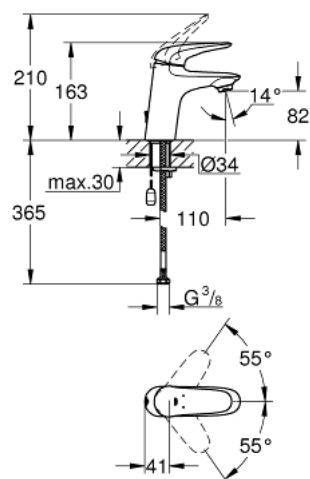

23 713 003 **EUROSTYLE BASIN MIXER 1/2"**
S-SIZE

PRODUCT DESCRIPTION

- Tyc: Chrome
- single hole installation
- solid metal lever
- GROHE SilkMove 35 mm ceramic cartridge
- adjustable flow rate limiter
- with temperature limiter
- GROHE LongLife finish
- GROHE EcoJoy - Less water, perfect flow
- maximum flow rate (at 3 bar): 5 l/min
- GROHE FastFixation rapid installation system
- retractable chain
- flexible connection hoses

23 713 003 **EUROSTYLE BASIN MIXER 1/2"**
S-SIZE

SPARE PARTS

- 1: Solid metal lever (Spare part-nr. 46951000)
 - 2: Cap (Spare part-nr. 46492000)
 - 3: Screw coupling (Spare part-nr. 46460000)
 - 4: Cartridge (Spare part-nr. 46374000)
 - 5: Chain (Spare part-nr. 06815000)
 - 6: Mousseur (Spare part-nr. 48159000)
 - 7: Shank mounting kit (Spare part-nr. 46671000)
 - 8: Socket spanner (Spare part-nr. 19332000)*
 - 9: Mounting wrench (Spare part-nr. 19017000)*
- * Optional accessories