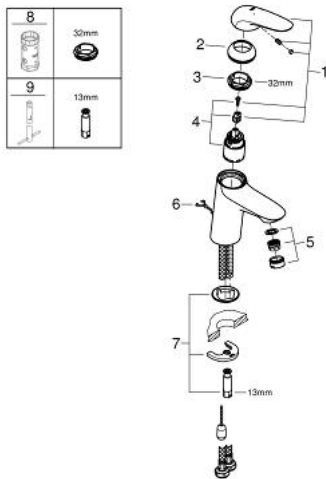

23 714 003 **EUROSTYLE BASIN MIXER 1/2"**
S-SIZE

PRODUCT DESCRIPTION

- Colour: chrome
- single hole installation
- solid metal lever
- GROHE SilkMove 35 mm ceramic cartridge
- adjustable flow rate limiter
- with temperature limiter
- GROHE LongLife finish
- mousseur 5.7 l/min
- Protected Water Ways no contact of water with lead or nickel inside the tap
- GROHE FastFixation rapid installation system
- retractable chain
- flexible connection hoses

23 714 003 **EUROSTYLE BASIN MIXER 1/2"**
S-SIZE

SPARE PARTS

- 1: Solid metal lever (Spare part-nr. 46951000)
 - 2: Cap (Spare part-nr. 46492000)
 - 3: Screw ring (Spare part-nr. 46815000)
 - 4: Cartridge (Spare part-nr. 46374000)
 - 5: Mousseur (Spare part-nr. 48159000)
 - 6: Chain support (Spare part-nr. 06815000)
 - 7: Shank mounting kit (Spare part-nr. 46671000)
 - 8: Socket spanner (Spare part-nr. 19332000)*
 - 9: Mounting wrench (Spare part-nr. 19017000)*
- * Optional accessories