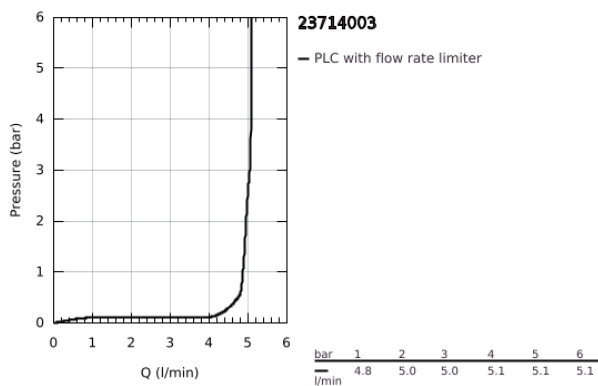

23 714 003 **EUROSTYLE BASIN MIXER 1/2"**
S-SIZE

PRODUCT DESCRIPTION

- Colour: chrome
- single hole installation
- solid metal lever
- GROHE SilkMove 35 mm ceramic cartridge
- adjustable flow rate limiter
- with temperature limiter
- GROHE LongLife finish
- mousseur 5.7 l/min
- Protected Water Ways no contact of water with lead or nickel inside the tap
- GROHE FastFixation rapid installation system
- retractable chain
- flexible connection hoses

23 714 003 **EUROSTYLE BASIN MIXER 1/2"**
S-SIZE

SPARE PARTS

- 1: Solid metal lever (Spare part-nr. 46951000)
 - 2: Cap (Spare part-nr. 46492000)
 - 3: Screw ring (Spare part-nr. 46815000)
 - 4: Cartridge (Spare part-nr. 46374000)
 - 5: Mousseur (Spare part-nr. 48159000)
 - 6: Chain support (Spare part-nr. 06815000)
 - 7: Shank mounting kit (Spare part-nr. 46671000)
 - 8: Socket spanner (Spare part-nr. 19332000)*
 - 9: Mounting wrench (Spare part-nr. 19017000)*
- * Optional accessories