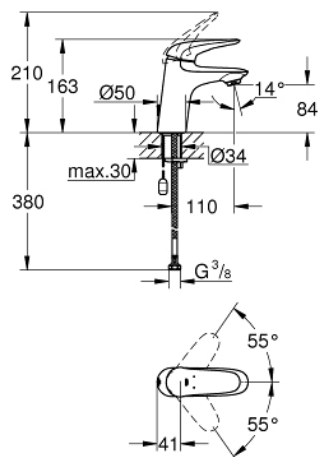

23 714 003 **EUROSTYLE BASIN MIXER 1/2"**
S-SIZE

PRODUCT DESCRIPTION

- Colour: chrome
- single hole installation
- solid metal lever
- GROHE SilkMove 35 mm ceramic cartridge
- adjustable flow rate limiter
- with temperature limiter
- GROHE LongLife finish
- mousseur 5.7 l/min
- Protected Water Ways no contact of water with lead or nickel inside the tap
- GROHE FastFixation rapid installation system
- retractable chain
- flexible connection hoses

23 714 003 **EUROSTYLE BASIN MIXER 1/2"**
S-SIZE

SPARE PARTS

- 1: Solid metal lever (Spare part-nr. 46951000)
 - 2: Cap (Spare part-nr. 46492000)
 - 3: Screw ring (Spare part-nr. 46815000)
 - 4: Cartridge (Spare part-nr. 46374000)
 - 5: Mousseur (Spare part-nr. 48159000)
 - 6: Chain support (Spare part-nr. 06815000)
 - 7: Shank mounting kit (Spare part-nr. 46671000)
 - 8: Socket spanner (Spare part-nr. 19332000)*
 - 9: Mounting wrench (Spare part-nr. 19017000)*
- * Optional accessories