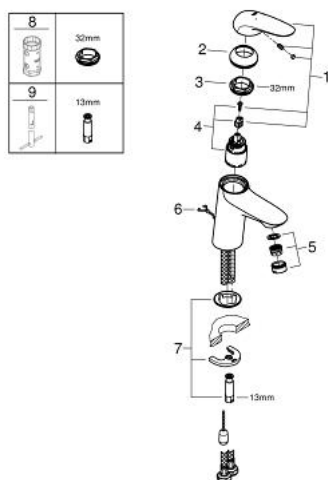

23 714 003 **EUROSTYLE BASIN MIXER 1/2"**
S-SIZE

PRODUCT DESCRIPTION

- Tyc: Chrome
- single hole installation
- solid metal lever
- GROHE SilkMove 35 mm ceramic cartridge
- adjustable flow rate limiter
- with temperature limiter
- GROHE LongLife finish
- mousseur 5.7 l/min
- Protected Water Ways no contact of water with lead or nickel inside the tap
- GROHE FastFixation rapid installation system
- retractable chain
- flexible connection hoses

23 714 003 **EUROSTYLE BASIN MIXER 1/2"**
S-SIZE

SPARE PARTS

- 1: Solid metal lever (Spare part-nr. 46951000)
 - 2: Cap (Spare part-nr. 46492000)
 - 3: Screw ring (Spare part-nr. 46815000)
 - 4: Cartridge (Spare part-nr. 46374000)
 - 5: Mousseur (Spare part-nr. 48159000)
 - 6: Chain (Spare part-nr. 06815000)
 - 7: Shank mounting kit (Spare part-nr. 46671000)
 - 8: Socket spanner (Spare part-nr. 19332000)*
 - 9: Mounting wrench (Spare part-nr. 19017000)*
- * Optional accessories