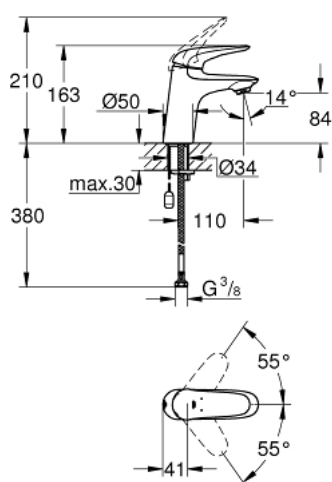

23 714 003 **EUROSTYLE BASIN MIXER 1/2"**
S-SIZE

PRODUCT DESCRIPTION

- Tyc: Chrome
- single hole installation
- solid metal lever
- GROHE SilkMove 35 mm ceramic cartridge
- adjustable flow rate limiter
- with temperature limiter
- GROHE LongLife finish
- mousseur 5.7 l/min
- Protected Water Ways no contact of water with lead or nickel inside the tap
- GROHE FastFixation rapid installation system
- retractable chain
- flexible connection hoses

23 714 003 **EUROSTYLE BASIN MIXER 1/2"**
S-SIZE

SPARE PARTS

- 1: Solid metal lever (Spare part-nr. 46951000)
 - 2: Cap (Spare part-nr. 46492000)
 - 3: Screw ring (Spare part-nr. 46815000)
 - 4: Cartridge (Spare part-nr. 46374000)
 - 5: Mousseur (Spare part-nr. 48159000)
 - 6: Chain (Spare part-nr. 06815000)
 - 7: Shank mounting kit (Spare part-nr. 46671000)
 - 8: Socket spanner (Spare part-nr. 19332000)*
 - 9: Mounting wrench (Spare part-nr. 19017000)*
- * Optional accessories