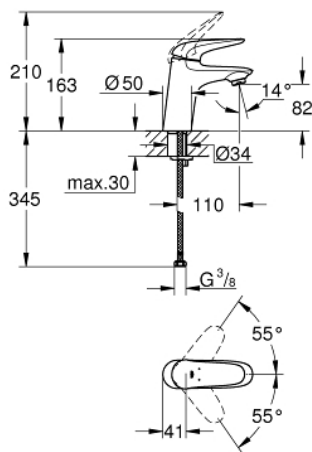

23 715 003 **EUROSTYLE BASIN MIXER 1/2"**  
**S-SIZE**

**PRODUCT DESCRIPTION**

- Colour: chrome
- single hole installation
- solid metal lever
- GROHE SilkMove 35 mm ceramic cartridge
- adjustable flow rate limiter
- with temperature limiter
- GROHE LongLife finish
- GROHE EcoJoy - less water, perfect flow
- maximum flow rate (at 3 bar): 5 l/min
- GROHE FastFixation rapid installation system
- smooth body
- flexible connection hoses

23 715 003 **EUROSTYLE BASIN MIXER 1/2"**  
**S-SIZE**

**SPARE PARTS**

- 1: Solid metal lever (Spare part-nr. 46951000)
  - 2: Cap (Spare part-nr. 46492000)
  - 3: Screw coupling (Spare part-nr. 46460000)
  - 4: Cartridge (Spare part-nr. 46374000)
  - 5: Mousseur (Spare part-nr. 48159000)
  - 6: Shank mounting kit (Spare part-nr. 46671000)
  - 7: Socket spanner (Spare part-nr. 19332000)\*
  - 8: Mounting wrench (Spare part-nr. 19017000)\*
- \* Optional accessories