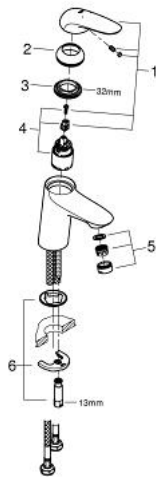

23 715 003 **EUROSTYLE BASIN MIXER 1/2"**  
**S-SIZE**

**PRODUCT DESCRIPTION**

- Colour: chrome
- single hole installation
- solid metal lever
- GROHE SilkMove 35 mm ceramic cartridge
- adjustable flow rate limiter
- with temperature limiter
- GROHE LongLife finish
- GROHE EcoJoy - less water, perfect flow
- maximum flow rate (at 3 bar): 5 l/min
- GROHE FastFixation rapid installation system
- smooth body
- flexible connection hoses

23 715 003 **EUROSTYLE BASIN MIXER 1/2"**  
**S-SIZE**

**SPARE PARTS**

- 1: Solid metal lever (Spare part-nr. 46951000)
  - 2: Cap (Spare part-nr. 46492000)
  - 3: Screw coupling (Spare part-nr. 46460000)
  - 4: Cartridge (Spare part-nr. 46374000)
  - 5: Mousseur (Spare part-nr. 48159000)
  - 6: Shank mounting kit (Spare part-nr. 46671000)
  - 7: Socket spanner (Spare part-nr. 19332000)\*
  - 8: Mounting wrench (Spare part-nr. 19017000)\*
- \* Optional accessories