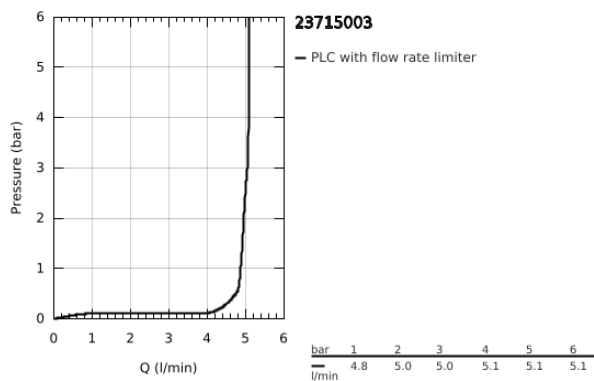

23 715 003 **EUROSTYLE BASIN MIXER 1/2"**  
**S-SIZE**

**PRODUCT DESCRIPTION**

- Colour: chrome
- single hole installation
- solid metal lever
- GROHE SilkMove 35 mm ceramic cartridge
- adjustable flow rate limiter
- with temperature limiter
- GROHE LongLife finish
- GROHE EcoJoy - less water, perfect flow
- maximum flow rate (at 3 bar): 5 l/min
- GROHE FastFixation rapid installation system
- smooth body
- flexible connection hoses

23 715 003 **EUROSTYLE BASIN MIXER 1/2"**  
**S-SIZE**

**SPARE PARTS**

- 1: Solid metal lever (Spare part-nr. 46951000)
  - 2: Cap (Spare part-nr. 46492000)
  - 3: Screw coupling (Spare part-nr. 46460000)
  - 4: Cartridge (Spare part-nr. 46374000)
  - 5: Mousseur (Spare part-nr. 48159000)
  - 6: Shank mounting kit (Spare part-nr. 46671000)
  - 7: Socket spanner (Spare part-nr. 19332000)\*
  - 8: Mounting wrench (Spare part-nr. 19017000)\*
- \* Optional accessories