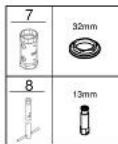

23 715 003 **EUROSTYLE BASIN MIXER 1/2"**  
**S-SIZE**

**PRODUCT DESCRIPTION**

- Colour: chrome
- single hole installation
- solid metal lever
- GROHE SilkMove 35 mm ceramic cartridge
- adjustable flow rate limiter
- with temperature limiter
- GROHE LongLife finish
- GROHE EcoJoy - less water, perfect flow
- maximum flow rate (at 3 bar): 5 l/min
- GROHE FastFixation rapid installation system
- smooth body
- flexible connection hoses

23 715 003 **EUROSTYLE BASIN MIXER 1/2"**  
**S-SIZE**

**SPARE PARTS**

- 1: Solid metal lever (Spare part-nr. 46951000)
  - 2: Cap (Spare part-nr. 46492000)
  - 3: Screw coupling (Spare part-nr. 46460000)
  - 4: Cartridge (Spare part-nr. 46374000)
  - 5: Mousseur (Spare part-nr. 48159000)
  - 6: Shank mounting kit (Spare part-nr. 46671000)
  - 7: Socket spanner (Spare part-nr. 19332000)\*
  - 8: Mounting wrench (Spare part-nr. 19017000)\*
- \* Optional accessories