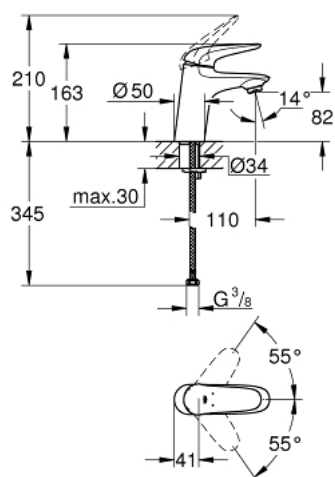

23 715 003 **EUROSTYLE BASIN MIXER 1/2"**  
**S-SIZE**

**PRODUCT DESCRIPTION**

- Tyc: Chrome
- single hole installation
- solid metal lever
- GROHE SilkMove 35 mm ceramic cartridge
- adjustable flow rate limiter
- with temperature limiter
- GROHE LongLife finish
- GROHE EcoJoy - Less water, perfect flow
- maximum flow rate (at 3 bar): 5 l/min
- GROHE FastFixation rapid installation system
- smooth body
- flexible connection hoses

23 715 003 **EUROSTYLE BASIN MIXER 1/2"**  
**S-SIZE**

**SPARE PARTS**

- 1: Solid metal lever (Spare part-nr. 46951000)
  - 2: Cap (Spare part-nr. 46492000)
  - 3: Screw coupling (Spare part-nr. 46460000)
  - 4: Cartridge (Spare part-nr. 46374000)
  - 5: Mousseur (Spare part-nr. 48159000)
  - 6: Shank mounting kit (Spare part-nr. 46671000)
  - 7: Socket spanner (Spare part-nr. 19332000)\*
  - 8: Mounting wrench (Spare part-nr. 19017000)\*
- \* Optional accessories