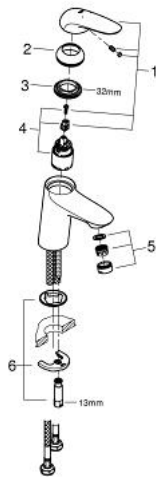

23 715 003 **EUROSTYLE BASIN MIXER 1/2"**  
**S-SIZE**

**PRODUCT DESCRIPTION**

- Tyc: Chrome
- single hole installation
- solid metal lever
- GROHE SilkMove 35 mm ceramic cartridge
- adjustable flow rate limiter
- with temperature limiter
- GROHE LongLife finish
- GROHE EcoJoy - Less water, perfect flow
- maximum flow rate (at 3 bar): 5 l/min
- GROHE FastFixation rapid installation system
- smooth body
- flexible connection hoses

23 715 003 **EUROSTYLE BASIN MIXER 1/2"**  
**S-SIZE**

**SPARE PARTS**

- 1: Solid metal lever (Spare part-nr. 46951000)
  - 2: Cap (Spare part-nr. 46492000)
  - 3: Screw coupling (Spare part-nr. 46460000)
  - 4: Cartridge (Spare part-nr. 46374000)
  - 5: Mousseur (Spare part-nr. 48159000)
  - 6: Shank mounting kit (Spare part-nr. 46671000)
  - 7: Socket spanner (Spare part-nr. 19332000)\*
  - 8: Mounting wrench (Spare part-nr. 19017000)\*
- \* Optional accessories