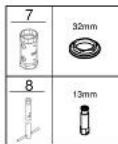

23 715 003 **EUROSTYLE BASIN MIXER 1/2"**  
**S-SIZE**

**PRODUCT DESCRIPTION**

- Tyc: Chrome
- single hole installation
- solid metal lever
- GROHE SilkMove 35 mm ceramic cartridge
- adjustable flow rate limiter
- with temperature limiter
- GROHE LongLife finish
- GROHE EcoJoy - Less water, perfect flow
- maximum flow rate (at 3 bar): 5 l/min
- GROHE FastFixation rapid installation system
- smooth body
- flexible connection hoses

23 715 003 **EUROSTYLE BASIN MIXER 1/2"**  
**S-SIZE**

**SPARE PARTS**

- 1: Solid metal lever (Spare part-nr. 46951000)
  - 2: Cap (Spare part-nr. 46492000)
  - 3: Screw coupling (Spare part-nr. 46460000)
  - 4: Cartridge (Spare part-nr. 46374000)
  - 5: Mousseur (Spare part-nr. 48159000)
  - 6: Shank mounting kit (Spare part-nr. 46671000)
  - 7: Socket spanner (Spare part-nr. 19332000)\*
  - 8: Mounting wrench (Spare part-nr. 19017000)\*
- \* Optional accessories