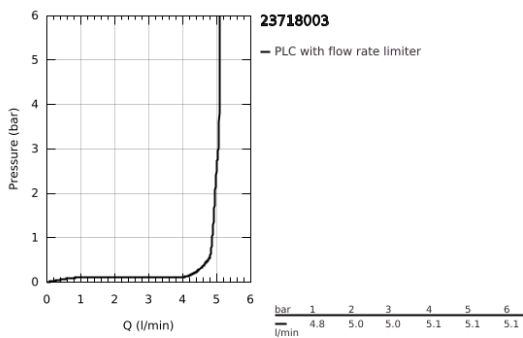

23 718 003 **EUROSTYLE SINGLE-LEVER BASIN MIXER 1/2" L-SIZE**

**PRODUCT DESCRIPTION**

- Colour: chrome
- single hole installation
- solid metal lever
- GROHE SilkMove 28 mm ceramic cartridge
- with temperature limiter
- GROHE LongLife finish
- GROHE EcoJoy - less water, perfect flow
- maximum flow rate (at 3 bar): 5 l/min
- GROHE FastFixation rapid installation system
- swivel cast spout
- swivel area 360°
- pop-up waste set 1 1/4"

## 23 718 003 EUROSTYLE SINGLE-LEVER BASIN MIXER 1/2" L-SIZE