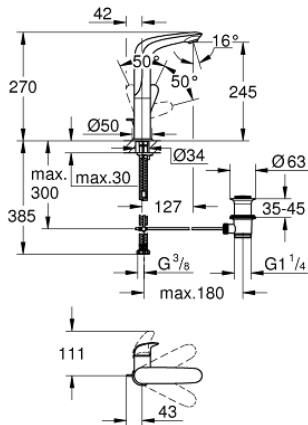

23 718 003 **EUROSTYLE SINGLE-LEVER BASIN MIXER 1/2" L-SIZE**

**PRODUCT DESCRIPTION**

- Colour: chrome
- single hole installation
- solid metal lever
- GROHE SilkMove 28 mm ceramic cartridge
- with temperature limiter
- GROHE LongLife finish
- GROHE EcoJoy - less water, perfect flow
- maximum flow rate (at 3 bar): 5 l/min
- GROHE FastFixation rapid installation system
- swivel cast spout
- swivel area 360°
- pop-up waste set 1 1/4"

## 23 718 003 EUROSTYLE SINGLE-LEVER BASIN MIXER 1/2" L-SIZE

### SPARE PARTS

- 1: Solid metal lever (Spare part-nr. 46953000)
  - 2: retaining ring (Spare part-nr. 46715000)
  - 3: Cartridge (Spare part-nr. 46580000)
  - 4: Mousseur (Spare part-nr. 48159000)
  - 5: Pop-up rod (Spare part-nr. 46739000)
  - 6: Shank mounting kit (Spare part-nr. 46671000)
  - 7: Waste set 1 1/4" (Spare part-nr. 28910000)
  - 7.1: Plug (Spare part-nr. 07182000)
  - 7.2: Eccentric rod (Spare part-nr. 07052000)
  - 8: Eccentric rod (Spare part-nr. 07341000)\*
  - 9: Mounting wrench (Spare part-nr. 19017000)\*
- \* Optional accessories