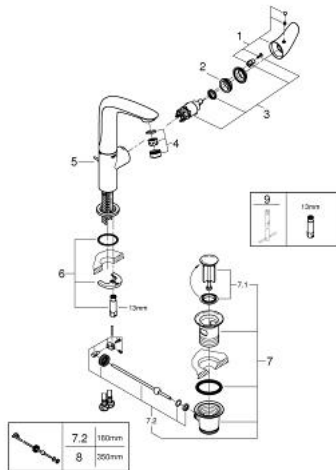

23 718 003 **EUROSTYLE SINGLE-LEVER BASIN MIXER 1/2" L-SIZE**

**PRODUCT DESCRIPTION**

- Colour: chrome
- single hole installation
- solid metal lever
- GROHE SilkMove 28 mm ceramic cartridge
- with temperature limiter
- GROHE LongLife finish
- GROHE EcoJoy - less water, perfect flow
- maximum flow rate (at 3 bar): 5 l/min
- GROHE FastFixation rapid installation system
- swivel cast spout
- swivel area 360°
- pop-up waste set 1 1/4"

## 23 718 003 EUROSTYLE SINGLE-LEVER BASIN MIXER 1/2" L-SIZE

### SPARE PARTS

- 1: Solid metal lever (Spare part-nr. 46953000)
  - 2: retaining ring (Spare part-nr. 46715000)
  - 3: Cartridge (Spare part-nr. 46580000)
  - 4: Mousseur (Spare part-nr. 48159000)
  - 5: Pop-up rod (Spare part-nr. 46739000)
  - 6: Shank mounting kit (Spare part-nr. 46671000)
  - 7: Waste set 1 1/4" (Spare part-nr. 28910000)
  - 7.1: Plug (Spare part-nr. 07182000)
  - 7.2: Eccentric rod (Spare part-nr. 07052000)
  - 8: Eccentric rod (Spare part-nr. 07341000)\*
  - 9: Mounting wrench (Spare part-nr. 19017000)\*
- \* Optional accessories