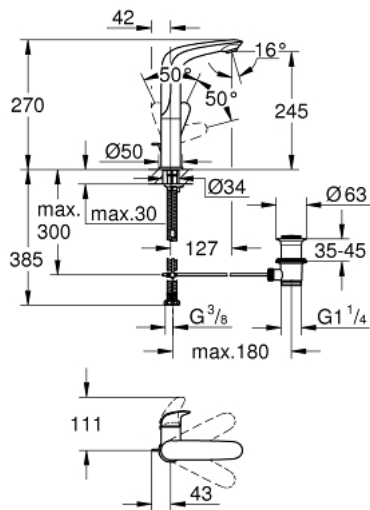

23 718 003 **EUROSTYLE SINGLE-LEVER BASIN MIXER 1/2"**
L-SIZE

PRODUCT DESCRIPTION

- Tyc: Chrome
- single hole installation
- solid metal lever
- GROHE SilkMove 28 mm ceramic cartridge
- with temperature limiter
- GROHE LongLife finish
- GROHE EcoJoy - Less water, perfect flow
- maximum flow rate (at 3 bar): 5 l/min
- GROHE FastFixation rapid installation system
- swivel cast spout
- swivel area 360°
- pop-up waste set 1 1/4"

23 718 003 **EUROSTYLE SINGLE-LEVER BASIN MIXER 1/2"**
L-SIZE

SPARE PARTS

- 1: Solid metal lever (Spare part-nr. 46953000)
 - 2: Fitting ring (Spare part-nr. 46715000)
 - 3: Cartridge (Spare part-nr. 46580000)
 - 4: Mousseur (Spare part-nr. 48159000)
 - 5: Pop-up rod (Spare part-nr. 46739000)
 - 6: Shank mounting kit (Spare part-nr. 46671000)
 - 7: Waste set 1 1/4" (Spare part-nr. 28910000)
 - 7.1: Plug (Spare part-nr. 07182000)
 - 7.2: Eccentric rod (Spare part-nr. 07052000)
 - 8: Eccentric rod (Spare part-nr. 07341000)*
 - 9: Mounting wrench (Spare part-nr. 19017000)*
- * Optional accessories