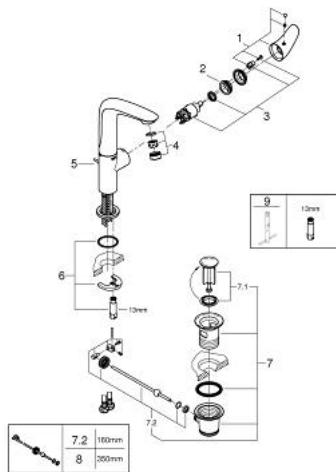

23 718 003 **EUROSTYLE SINGLE-LEVER BASIN MIXER 1/2"**
L-SIZE

PRODUCT DESCRIPTION

- Tyc: Chrome
- single hole installation
- solid metal lever
- GROHE SilkMove 28 mm ceramic cartridge
- with temperature limiter
- GROHE LongLife finish
- GROHE EcoJoy - Less water, perfect flow
- maximum flow rate (at 3 bar): 5 l/min
- GROHE FastFixation rapid installation system
- swivel cast spout
- swivel area 360°
- pop-up waste set 1 1/4"

23 718 003 **EUROSTYLE SINGLE-LEVER BASIN MIXER 1/2"**
L-SIZE

SPARE PARTS

- 1: Solid metal lever (Spare part-nr. 46953000)
 - 2: Fitting ring (Spare part-nr. 46715000)
 - 3: Cartridge (Spare part-nr. 46580000)
 - 4: Mousseur (Spare part-nr. 48159000)
 - 5: Pop-up rod (Spare part-nr. 46739000)
 - 6: Shank mounting kit (Spare part-nr. 46671000)
 - 7: Waste set 1 1/4" (Spare part-nr. 28910000)
 - 7.1: Plug (Spare part-nr. 07182000)
 - 7.2: Eccentric rod (Spare part-nr. 07052000)
 - 8: Eccentric rod (Spare part-nr. 07341000)*
 - 9: Mounting wrench (Spare part-nr. 19017000)*
- * Optional accessories