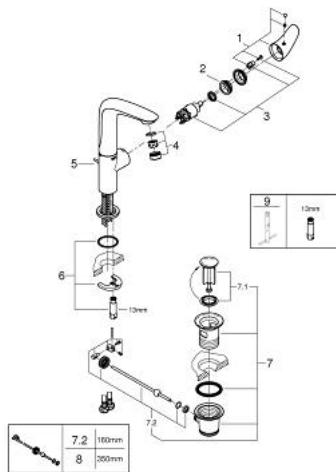

23 718 LS3 EUROSTYLE SINGLE-LEVER BASIN MIXER 1/2" L-SIZE

PRODUCT DESCRIPTION

- Tyc: moon white/chrome
- single hole installation
- solid metal lever
- GROHE SilkMove 28 mm ceramic cartridge
- with temperature limiter
- GROHE LongLife finish
- mousseur 5.7 l/min
- GROHE FastFixation rapid installation system
- swivel cast spout
- swivel area 360°
- pop-up waste set 1 1/4"
- flexible connection hoses

23 718 LS3 EUROSTYLE SINGLE-LEVER BASIN MIXER 1/2" L-SIZE

SPARE PARTS

- 1: Solid metal lever (Spare part-nr. 46953LS0)
 - 2: Fitting ring (Spare part-nr. 07419000)
 - 3: Cartridge (Spare part-nr. 46580000)
 - 4: Mousseur (Spare part-nr. 13961000)
 - 5: Pop-up rod (Spare part-nr. 46739000)
 - 6: Shank mounting kit (Spare part-nr. 46671000)
 - 7: Waste set 1 1/4" (Spare part-nr. 28910000)
 - 7.1: Plug (Spare part-nr. 07182000)
 - 7.2: Eccentric rod (Spare part-nr. 07052000)
 - 8: Eccentric rod (Spare part-nr. 07341000)*
 - 9: Mounting wrench (Spare part-nr. 19017000)*
- * Optional accessories