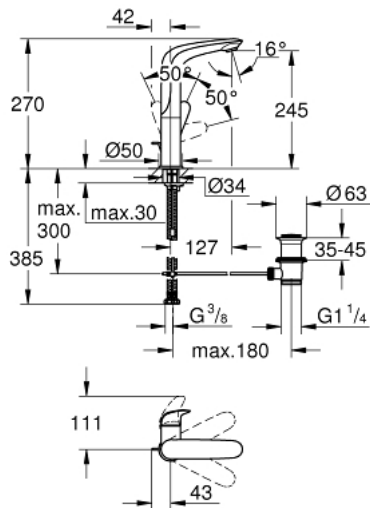

23 718 LS3 EUROSTYLE SINGLE-LEVER BASIN MIXER 1/2" L-SIZE

PRODUCT DESCRIPTION

- Tyc: moon white/chrome
- single hole installation
- solid metal lever
- GROHE SilkMove 28 mm ceramic cartridge
- with temperature limiter
- GROHE LongLife finish
- mousseur 5.7 l/min
- GROHE FastFixation rapid installation system
- swivel cast spout
- swivel area 360°
- pop-up waste set 1 1/4"
- flexible connection hoses

23 718 LS3 EUROSTYLE SINGLE-LEVER BASIN MIXER 1/2" L-SIZE

SPARE PARTS

- 1: Solid metal lever (Spare part-nr. 46953LS0)
 - 2: Fitting ring (Spare part-nr. 07419000)
 - 3: Cartridge (Spare part-nr. 46580000)
 - 4: Mousseur (Spare part-nr. 13961000)
 - 5: Pop-up rod (Spare part-nr. 46739000)
 - 6: Shank mounting kit (Spare part-nr. 46671000)
 - 7: Waste set 1 1/4" (Spare part-nr. 28910000)
 - 7.1: Plug (Spare part-nr. 07182000)
 - 7.2: Eccentric rod (Spare part-nr. 07052000)
 - 8: Eccentric rod (Spare part-nr. 07341000)*
 - 9: Mounting wrench (Spare part-nr. 19017000)*
- * Optional accessories