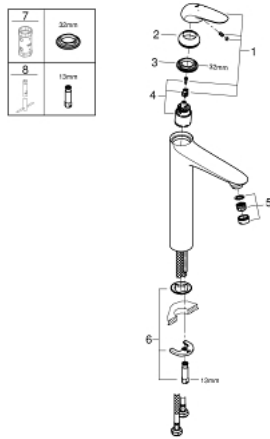

23 719 003 **EUROSTYLE SINGLE-LEVER BASIN MIXER 1/2" XL-SIZE**

**PRODUCT DESCRIPTION**

- Colour: chrome
- single hole installation
- solid metal lever
- for free-standing basins
- GROHE SilkMove 35 mm ceramic cartridge
- with temperature limiter
- GROHE LongLife finish
- GROHE EcoJoy - less water, perfect flow
- maximum flow rate (at 3 bar): 5 l/min
- GROHE FastFixation rapid installation system
- smooth body
- flexible connection hoses

## 23 719 003 EUROSTYLE SINGLE-LEVER BASIN MIXER 1/2" XL-SIZE

### SPARE PARTS

- 1: Solid metal lever (Spare part-nr. 46951000)
  - 2: Cap (Spare part-nr. 46492000)
  - 3: Screw coupling (Spare part-nr. 46460000)
  - 4: Cartridge (Spare part-nr. 46374000)
  - 5: Flow straightener (Spare part-nr. 46837000)
  - 6: Shank mounting kit (Spare part-nr. 46671000)
  - 7: Socket spanner (Spare part-nr. 19332000)\*
  - 8: Mounting wrench (Spare part-nr. 19017000)\*
- \* Optional accessories