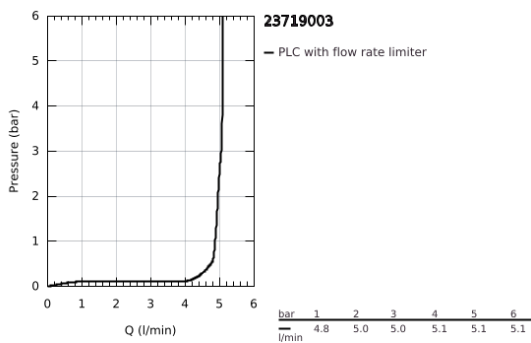

23 719 003 **EUROSTYLE SINGLE-LEVER BASIN MIXER 1/2" XL-SIZE**

**PRODUCT DESCRIPTION**

- Colour: chrome
- single hole installation
- solid metal lever
- for free-standing basins
- GROHE SilkMove 35 mm ceramic cartridge
- with temperature limiter
- GROHE LongLife finish
- GROHE EcoJoy - less water, perfect flow
- maximum flow rate (at 3 bar): 5 l/min
- GROHE FastFixation rapid installation system
- smooth body
- flexible connection hoses

## 23 719 003 EUROSTYLE SINGLE-LEVER BASIN MIXER 1/2" XL-SIZE