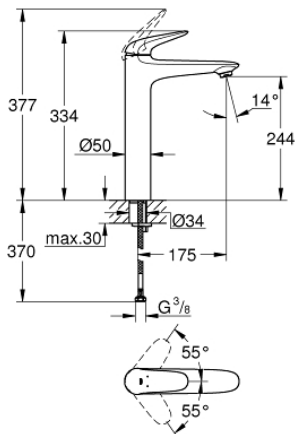

23 719 003 **EUROSTYLE SINGLE-LEVER BASIN MIXER 1/2" XL-SIZE**

**PRODUCT DESCRIPTION**

- Colour: chrome
- single hole installation
- solid metal lever
- for free-standing basins
- GROHE SilkMove 35 mm ceramic cartridge
- with temperature limiter
- GROHE LongLife finish
- GROHE EcoJoy - less water, perfect flow
- maximum flow rate (at 3 bar): 5 l/min
- GROHE FastFixation rapid installation system
- smooth body
- flexible connection hoses

## 23 719 003 EUROSTYLE SINGLE-LEVER BASIN MIXER 1/2" XL-SIZE

### SPARE PARTS

- 1: Solid metal lever (Spare part-nr. 46951000)
  - 2: Cap (Spare part-nr. 46492000)
  - 3: Screw coupling (Spare part-nr. 46460000)
  - 4: Cartridge (Spare part-nr. 46374000)
  - 5: Flow straightener (Spare part-nr. 46837000)
  - 6: Shank mounting kit (Spare part-nr. 46671000)
  - 7: Socket spanner (Spare part-nr. 19332000)\*
  - 8: Mounting wrench (Spare part-nr. 19017000)\*
- \* Optional accessories