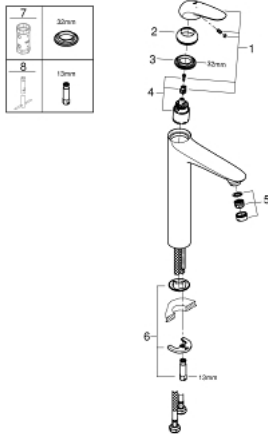

23 719 003 **EUROSTYLE SINGLE-LEVER BASIN MIXER 1/2"**
XL-SIZE

PRODUCT DESCRIPTION

- Tyc: Chrome
- single hole installation
- solid metal lever
- for free-standing basins
- GROHE SilkMove 35 mm ceramic cartridge
- with temperature limiter
- GROHE LongLife finish
- GROHE EcoJoy - Less water, perfect flow
- maximum flow rate (at 3 bar): 5 l/min
- GROHE FastFixation rapid installation system
- smooth body
- flexible connection hoses

23 719 003 **EUROSTYLE SINGLE-LEVER BASIN MIXER 1/2"**
XL-SIZE

SPARE PARTS

- 1: Solid metal lever (Spare part-nr. 46951000)
 - 2: Cap (Spare part-nr. 46492000)
 - 3: Screw coupling (Spare part-nr. 46460000)
 - 4: Cartridge (Spare part-nr. 46374000)
 - 5: Flow straightener (Spare part-nr. 46837000)
 - 6: Shank mounting kit (Spare part-nr. 46671000)
 - 7: Socket spanner (Spare part-nr. 19332000)*
 - 8: Mounting wrench (Spare part-nr. 19017000)*
- * Optional accessories