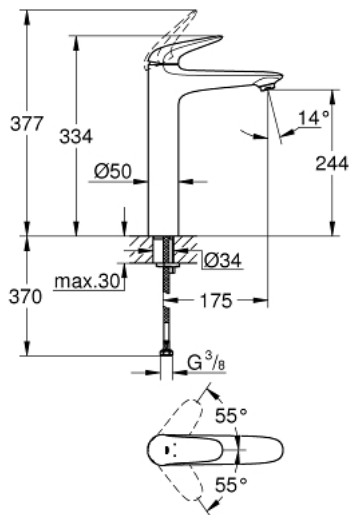

23 719 003 **EUROSTYLE SINGLE-LEVER BASIN MIXER 1/2"**
XL-SIZE

PRODUCT DESCRIPTION

- Tyc: Chrome
- single hole installation
- solid metal lever
- for free-standing basins
- GROHE SilkMove 35 mm ceramic cartridge
- with temperature limiter
- GROHE LongLife finish
- GROHE EcoJoy - Less water, perfect flow
- maximum flow rate (at 3 bar): 5 l/min
- GROHE FastFixation rapid installation system
- smooth body
- flexible connection hoses

23 719 003 **EUROSTYLE SINGLE-LEVER BASIN MIXER 1/2"**
XL-SIZE

SPARE PARTS

- 1: Solid metal lever (Spare part-nr. 46951000)
 - 2: Cap (Spare part-nr. 46492000)
 - 3: Screw coupling (Spare part-nr. 46460000)
 - 4: Cartridge (Spare part-nr. 46374000)
 - 5: Flow straightener (Spare part-nr. 46837000)
 - 6: Shank mounting kit (Spare part-nr. 46671000)
 - 7: Socket spanner (Spare part-nr. 19332000)*
 - 8: Mounting wrench (Spare part-nr. 19017000)*
- * Optional accessories