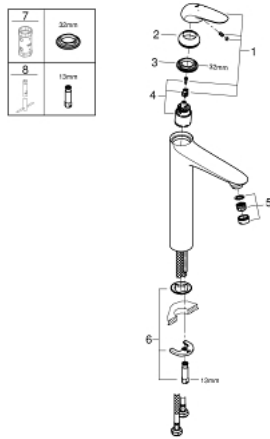

## 23 719 LS3 EUROSTYLE SINGLE-LEVER BASIN MIXER 1/2" XL-SIZE

### PRODUCT DESCRIPTION

- Colour: moon white/chrome
- single hole installation
- solid metal lever
- for free-standing basins
- GROHE SilkMove 35 mm ceramic cartridge
- with temperature limiter
- GROHE LongLife finish
- mousseur 5.7 l/min
- GROHE FastFixation rapid installation system
- smooth body
- flexible connection hoses

### SPARE PARTS

- 1: Solid metal lever (Spare part-nr. 46951LS0)
  - 2: Cap (Spare part-nr. 46492000)
  - 3: Screw coupling (Spare part-nr. 46460000)
  - 4: Cartridge (Spare part-nr. 46374000)
  - 5: Flow straightener (Spare part-nr. 46837000)
  - 6: Shank mounting kit (Spare part-nr. 46671000)
  - 7: Socket spanner (Spare part-nr. 19332000)\*
  - 8: Mounting wrench (Spare part-nr. 19017000)\*
- \* Optional accessories