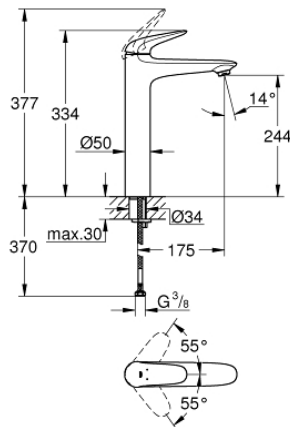

## 23 719 LS3 EUROSTYLE SINGLE-LEVER BASIN MIXER 1/2" XL-SIZE

### PRODUCT DESCRIPTION

- Colour: moon white/chrome
- single hole installation
- solid metal lever
- for free-standing basins
- GROHE SilkMove 35 mm ceramic cartridge
- with temperature limiter
- GROHE LongLife finish
- mousseur 5.7 l/min
- GROHE FastFixation rapid installation system
- smooth body
- flexible connection hoses

### SPARE PARTS

- 1: Solid metal lever (Spare part-nr. 46951LS0)
  - 2: Cap (Spare part-nr. 46492000)
  - 3: Screw coupling (Spare part-nr. 46460000)
  - 4: Cartridge (Spare part-nr. 46374000)
  - 5: Flow straightener (Spare part-nr. 46837000)
  - 6: Shank mounting kit (Spare part-nr. 46671000)
  - 7: Socket spanner (Spare part-nr. 19332000)\*
  - 8: Mounting wrench (Spare part-nr. 19017000)\*
- \* Optional accessories