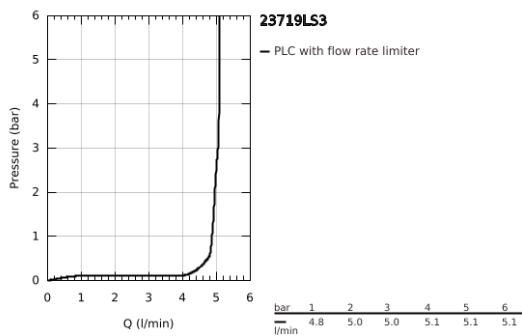

## 23 719 LS3 EUROSTYLE SINGLE-LEVER BASIN MIXER 1/2" XL-SIZE

### PRODUCT DESCRIPTION

- Colour: moon white/chrome
- single hole installation
- solid metal lever
- for free-standing basins
- GROHE SilkMove 35 mm ceramic cartridge
- with temperature limiter
- GROHE LongLife finish
- mousseur 5.7 l/min
- GROHE FastFixation rapid installation system
- smooth body
- flexible connection hoses