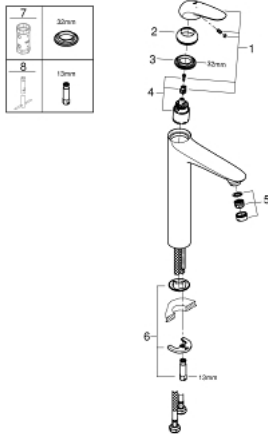

23 719 LS3 EUROSTYLE SINGLE-LEVER BASIN MIXER 1/2" XL-SIZE

PRODUCT DESCRIPTION

- Tyc: moon white/chrome
- single hole installation
- solid metal lever
- for free-standing basins
- GROHE SilkMove 35 mm ceramic cartridge
- with temperature limiter
- GROHE LongLife finish
- mousseur 5.7 l/min
- GROHE FastFixation rapid installation system
- smooth body
- flexible connection hoses

23 719 LS3 EUROSTYLE SINGLE-LEVER BASIN MIXER 1/2" XL-SIZE

SPARE PARTS

- 1: Solid metal lever (Spare part-nr. 46951LS0)
 - 2: Cap (Spare part-nr. 46492000)
 - 3: Screw coupling (Spare part-nr. 46460000)
 - 4: Cartridge (Spare part-nr. 46374000)
 - 5: Flow straightener (Spare part-nr. 46837000)
 - 6: Shank mounting kit (Spare part-nr. 46671000)
 - 7: Socket spanner (Spare part-nr. 19332000)*
 - 8: Mounting wrench (Spare part-nr. 19017000)*
- * Optional accessories