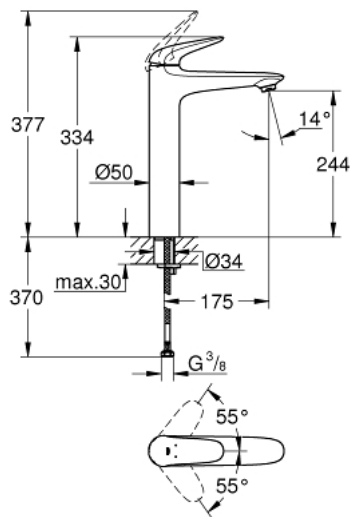

23 719 LS3 EUROSTYLE SINGLE-LEVER BASIN MIXER 1/2" XL-SIZE

PRODUCT DESCRIPTION

- Tyc: moon white/chrome
- single hole installation
- solid metal lever
- for free-standing basins
- GROHE SilkMove 35 mm ceramic cartridge
- with temperature limiter
- GROHE LongLife finish
- mousseur 5.7 l/min
- GROHE FastFixation rapid installation system
- smooth body
- flexible connection hoses

23 719 LS3 EUROSTYLE SINGLE-LEVER BASIN MIXER 1/2" XL-SIZE

SPARE PARTS

- 1: Solid metal lever (Spare part-nr. 46951LS0)
 - 2: Cap (Spare part-nr. 46492000)
 - 3: Screw coupling (Spare part-nr. 46460000)
 - 4: Cartridge (Spare part-nr. 46374000)
 - 5: Flow straightener (Spare part-nr. 46837000)
 - 6: Shank mounting kit (Spare part-nr. 46671000)
 - 7: Socket spanner (Spare part-nr. 19332000)*
 - 8: Mounting wrench (Spare part-nr. 19017000)*
- * Optional accessories