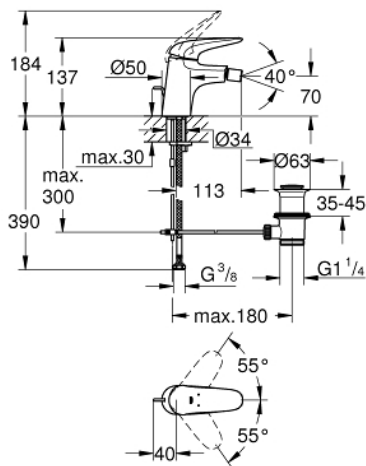

23 720 003 EUROSTYLE SINGLE-LEVER BIDET MIXER 1/2" S-SIZE

PRODUCT DESCRIPTION

- Colour: chrome
- single hole installation
- solid metal lever
- GROHE SilkMove 35 mm ceramic cartridge
- adjustable flow rate limiter
- with temperature limiter
- GROHE LongLife finish
- GROHE EcoJoy - less water, perfect flow
- maximum flow rate (at 3 bar): 5 l/min
- GROHE FastFixation rapid installation system
- with ball joint
- pop-up waste set 1 1/4"
- flexible connection hoses

23 720 003 EUROSTYLE SINGLE-LEVER BIDET MIXER 1/2" S-SIZE

SPARE PARTS

- 1: Solid metal lever (Spare part-nr. 46951000)
 - 2: Cap (Spare part-nr. 46492000)
 - 3: Screw coupling (Spare part-nr. 46460000)
 - 4: Cartridge (Spare part-nr. 46374000)
 - 5: Pop-up rod (Spare part-nr. 46739000)
 - 6: Mousseur (Spare part-nr. 13998000)
 - 7: Shank mounting kit (Spare part-nr. 46671000)
 - 8: Waste set 1 1/4" (Spare part-nr. 28910000)
 - 8.1: Plug (Spare part-nr. 07182000)
 - 8.2: Eccentric rod (Spare part-nr. 07052000)
 - 9: Eccentric rod (Spare part-nr. 07341000)*
 - 10: Socket spanner (Spare part-nr. 19332000)*
 - 11: Mounting wrench (Spare part-nr. 19017000)*
- * Optional accessories