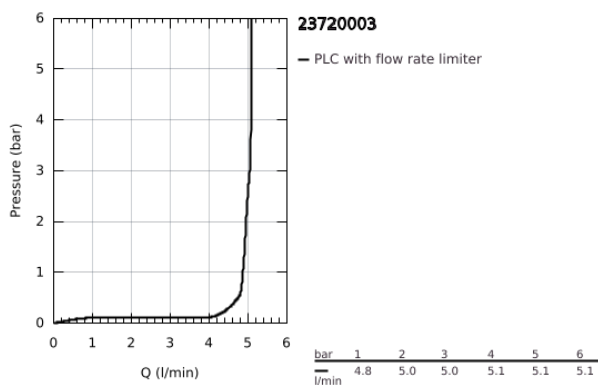

23 720 003 EUROSTYLE SINGLE-LEVER BIDET MIXER 1/2" S-SIZE

PRODUCT DESCRIPTION

- Colour: chrome
- single hole installation
- solid metal lever
- GROHE SilkMove 35 mm ceramic cartridge
- adjustable flow rate limiter
- with temperature limiter
- GROHE LongLife finish
- GROHE EcoJoy - less water, perfect flow
- maximum flow rate (at 3 bar): 5 l/min
- GROHE FastFixation rapid installation system
- with ball joint
- pop-up waste set 1 1/4"
- flexible connection hoses

23 720 003 EUROSTYLE SINGLE-LEVER BIDET MIXER 1/2" S-SIZE

SPARE PARTS

- 1: Solid metal lever (Spare part-nr. 46951000)
 - 2: Cap (Spare part-nr. 46492000)
 - 3: Screw coupling (Spare part-nr. 46460000)
 - 4: Cartridge (Spare part-nr. 46374000)
 - 5: Pop-up rod (Spare part-nr. 46739000)
 - 6: Mousseur (Spare part-nr. 13998000)
 - 7: Shank mounting kit (Spare part-nr. 46671000)
 - 8: Waste set 1 1/4" (Spare part-nr. 28910000)
 - 8.1: Plug (Spare part-nr. 07182000)
 - 8.2: Eccentric rod (Spare part-nr. 07052000)
 - 9: Eccentric rod (Spare part-nr. 07341000)*
 - 10: Socket spanner (Spare part-nr. 19332000)*
 - 11: Mounting wrench (Spare part-nr. 19017000)*
- * Optional accessories