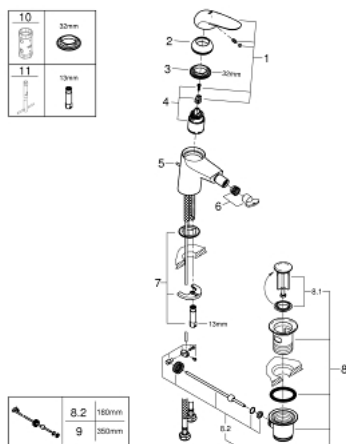

23 720 003 EUROSTYLE SINGLE-LEVER BIDET MIXER 1/2" S-SIZE

PRODUCT DESCRIPTION

- Colour: chrome
- single hole installation
- solid metal lever
- GROHE SilkMove 35 mm ceramic cartridge
- adjustable flow rate limiter
- with temperature limiter
- GROHE LongLife finish
- GROHE EcoJoy - less water, perfect flow
- maximum flow rate (at 3 bar): 5 l/min
- GROHE FastFixation rapid installation system
- with ball joint
- pop-up waste set 1 1/4"
- flexible connection hoses

23 720 003 EUROSTYLE SINGLE-LEVER BIDET MIXER 1/2" S-SIZE

SPARE PARTS

- 1: Solid metal lever (Spare part-nr. 46951000)
 - 2: Cap (Spare part-nr. 46492000)
 - 3: Screw coupling (Spare part-nr. 46460000)
 - 4: Cartridge (Spare part-nr. 46374000)
 - 5: Pop-up rod (Spare part-nr. 46739000)
 - 6: Mousseur (Spare part-nr. 13998000)
 - 7: Shank mounting kit (Spare part-nr. 46671000)
 - 8: Waste set 1 1/4" (Spare part-nr. 28910000)
 - 8.1: Plug (Spare part-nr. 07182000)
 - 8.2: Eccentric rod (Spare part-nr. 07052000)
 - 9: Eccentric rod (Spare part-nr. 07341000)*
 - 10: Socket spanner (Spare part-nr. 19332000)*
 - 11: Mounting wrench (Spare part-nr. 19017000)*
- * Optional accessories