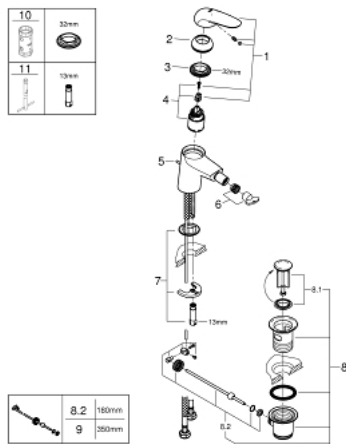

23 720 003 EUROSTYLE SINGLE-LEVER BIDET MIXER 1/2" S-SIZE

PRODUCT DESCRIPTION

- Tyc: Chrome
- single hole installation
- solid metal lever
- GROHE SilkMove 35 mm ceramic cartridge
- adjustable flow rate limiter
- with temperature limiter
- GROHE LongLife finish
- GROHE EcoJoy - Less water, perfect flow
- maximum flow rate (at 3 bar): 5 l/min
- GROHE FastFixation rapid installation system
- with ball joint
- pop-up waste set 1 1/4"
- flexible connection hoses

23 720 003 EUROSTYLE SINGLE-LEVER BIDET MIXER 1/2" S-SIZE

SPARE PARTS

- 1: Solid metal lever (Spare part-nr. 46951000)
 - 2: Cap (Spare part-nr. 46492000)
 - 3: Screw coupling (Spare part-nr. 46460000)
 - 4: Cartridge (Spare part-nr. 46374000)
 - 5: Pop-up rod (Spare part-nr. 46739000)
 - 6: Mousseur (Spare part-nr. 13998000)
 - 7: Shank mounting kit (Spare part-nr. 46671000)
 - 8: Waste set 1 1/4" (Spare part-nr. 28910000)
 - 8.1: Plug (Spare part-nr. 07182000)
 - 8.2: Eccentric rod (Spare part-nr. 07052000)
 - 9: Eccentric rod (Spare part-nr. 07341000)*
 - 10: Socket spanner (Spare part-nr. 19332000)*
 - 11: Mounting wrench (Spare part-nr. 19017000)*
- * Optional accessories