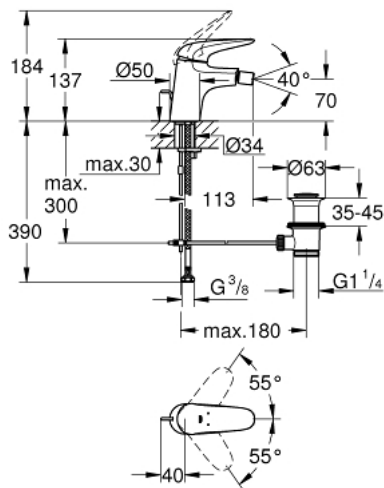

23 720 003 EUROSTYLE SINGLE-LEVER BIDET MIXER 1/2" S-SIZE

PRODUCT DESCRIPTION

- Tyc: Chrome
- single hole installation
- solid metal lever
- GROHE SilkMove 35 mm ceramic cartridge
- adjustable flow rate limiter
- with temperature limiter
- GROHE LongLife finish
- GROHE EcoJoy - Less water, perfect flow
- maximum flow rate (at 3 bar): 5 l/min
- GROHE FastFixation rapid installation system
- with ball joint
- pop-up waste set 1 1/4"
- flexible connection hoses

23 720 003 EUROSTYLE SINGLE-LEVER BIDET MIXER 1/2" S-SIZE

SPARE PARTS

- 1: Solid metal lever (Spare part-nr. 46951000)
 - 2: Cap (Spare part-nr. 46492000)
 - 3: Screw coupling (Spare part-nr. 46460000)
 - 4: Cartridge (Spare part-nr. 46374000)
 - 5: Pop-up rod (Spare part-nr. 46739000)
 - 6: Mousseur (Spare part-nr. 13998000)
 - 7: Shank mounting kit (Spare part-nr. 46671000)
 - 8: Waste set 1 1/4" (Spare part-nr. 28910000)
 - 8.1: Plug (Spare part-nr. 07182000)
 - 8.2: Eccentric rod (Spare part-nr. 07052000)
 - 9: Eccentric rod (Spare part-nr. 07341000)*
 - 10: Socket spanner (Spare part-nr. 19332000)*
 - 11: Mounting wrench (Spare part-nr. 19017000)*
- * Optional accessories