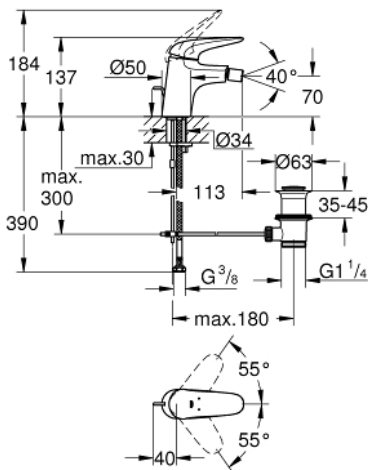

## 23 720 LS3 EUROSTYLE SINGLE-LEVER BIDET MIXER 1/2" S-SIZE

### PRODUCT DESCRIPTION

- Colour: moon white/chrome
- single hole installation
- solid metal lever
- GROHE SilkMove 35 mm ceramic cartridge
- adjustable flow rate limiter
- with temperature limiter
- GROHE LongLife finish
- mousseur 5.7 l/min
- GROHE FastFixation rapid installation system
- with ball joint
- pop-up waste set 1 1/4"
- flexible connection hoses

### SPARE PARTS

- 1: Solid metal lever (Spare part-nr. 46951LS0)
  - 2: Cap (Spare part-nr. 46492000)
  - 3: Screw coupling (Spare part-nr. 46460000)
  - 4: Cartridge (Spare part-nr. 46374000)
  - 5: Pop-up rod (Spare part-nr. 46739000)
  - 6: Mousseur (Spare part-nr. 13998000)
  - 7: Shank mounting kit (Spare part-nr. 46671000)
  - 8: Waste set 1 1/4" (Spare part-nr. 28910000)
  - 8.1: Plug (Spare part-nr. 07182000)
  - 8.2: Eccentric rod (Spare part-nr. 07052000)
  - 9: Eccentric rod (Spare part-nr. 07341000)\*
  - 10: Socket spanner (Spare part-nr. 19332000)\*
  - 11: Mounting wrench (Spare part-nr. 19017000)\*
- \* Optional accessories