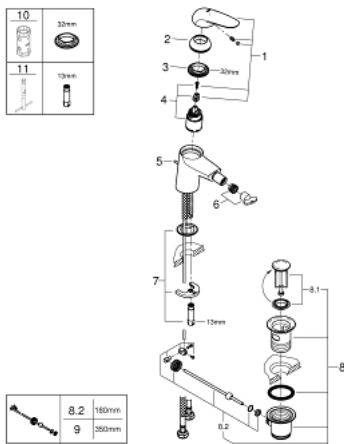

## 23 720 LS3 EUROSTYLE SINGLE-LEVER BIDET MIXER 1/2" S-SIZE

### PRODUCT DESCRIPTION

- Colour: moon white/chrome
- single hole installation
- solid metal lever
- GROHE SilkMove 35 mm ceramic cartridge
- adjustable flow rate limiter
- with temperature limiter
- GROHE LongLife finish
- mousseur 5.7 l/min
- GROHE FastFixation rapid installation system
- with ball joint
- pop-up waste set 1 1/4"
- flexible connection hoses

### SPARE PARTS

- 1: Solid metal lever (Spare part-nr. 46951LS0)
  - 2: Cap (Spare part-nr. 46492000)
  - 3: Screw coupling (Spare part-nr. 46460000)
  - 4: Cartridge (Spare part-nr. 46374000)
  - 5: Pop-up rod (Spare part-nr. 46739000)
  - 6: Mousseur (Spare part-nr. 13998000)
  - 7: Shank mounting kit (Spare part-nr. 46671000)
  - 8: Waste set 1 1/4" (Spare part-nr. 28910000)
  - 8.1: Plug (Spare part-nr. 07182000)
  - 8.2: Eccentric rod (Spare part-nr. 07052000)
  - 9: Eccentric rod (Spare part-nr. 07341000)\*
  - 10: Socket spanner (Spare part-nr. 19332000)\*
  - 11: Mounting wrench (Spare part-nr. 19017000)\*
- \* Optional accessories