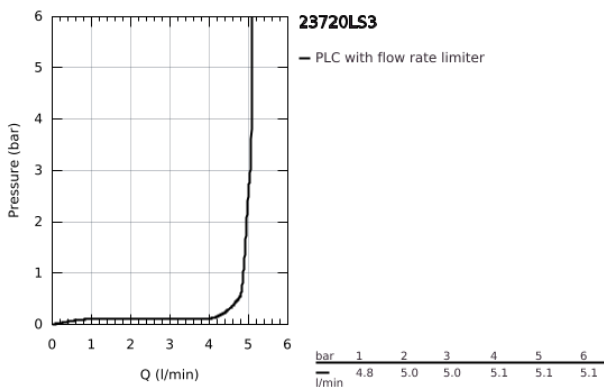

## 23 720 LS3 EUROSTYLE SINGLE-LEVER BIDET MIXER 1/2" S-SIZE

### PRODUCT DESCRIPTION

- Colour: moon white/chrome
- single hole installation
- solid metal lever
- GROHE SilkMove 35 mm ceramic cartridge
- adjustable flow rate limiter
- with temperature limiter
- GROHE LongLife finish
- mousseur 5.7 l/min
- GROHE FastFixation rapid installation system
- with ball joint
- pop-up waste set 1 1/4"
- flexible connection hoses