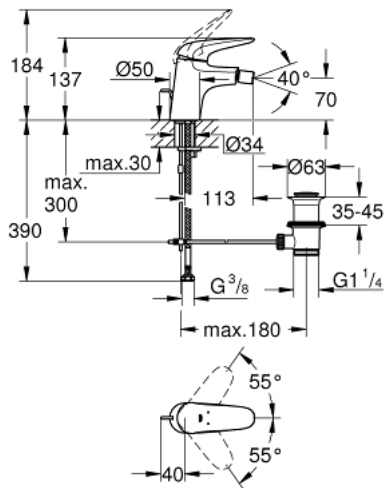

## 23 720 LS3 EUROSTYLE SINGLE-LEVER BIDET MIXER 1/2" S-SIZE

### PRODUCT DESCRIPTION

- Typ: moon white/chrome
- single hole installation
- solid metal lever
- GROHE SilkMove 35 mm ceramic cartridge
- adjustable flow rate limiter
- with temperature limiter
- GROHE LongLife finish
- mousseur 5.7 l/min
- GROHE FastFixation rapid installation system
- with ball joint
- pop-up waste set 1 1/4"
- flexible connection hoses

### SPARE PARTS

- 1: Solid metal lever (Spare part-nr. 46951LS0)
  - 2: Cap (Spare part-nr. 46492000)
  - 3: Screw coupling (Spare part-nr. 46460000)
  - 4: Cartridge (Spare part-nr. 46374000)
  - 5: Pop-up rod (Spare part-nr. 46739000)
  - 6: Mousseur (Spare part-nr. 13998000)
  - 7: Shank mounting kit (Spare part-nr. 46671000)
  - 8: Waste set 1 1/4" (Spare part-nr. 28910000)
  - 8.1: Plug (Spare part-nr. 07182000)
  - 8.2: Eccentric rod (Spare part-nr. 07052000)
  - 9: Eccentric rod (Spare part-nr. 07341000)\*
  - 10: Socket spanner (Spare part-nr. 19332000)\*
  - 11: Mounting wrench (Spare part-nr. 19017000)\*
- \* Optional accessories