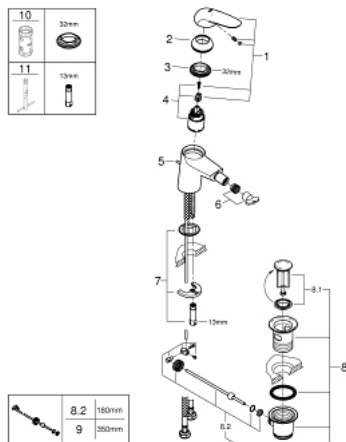

## 23 720 LS3 EUROSTYLE SINGLE-LEVER BIDET MIXER 1/2" S-SIZE

### PRODUCT DESCRIPTION

- Typ: moon white/chrome
- single hole installation
- solid metal lever
- GROHE SilkMove 35 mm ceramic cartridge
- adjustable flow rate limiter
- with temperature limiter
- GROHE LongLife finish
- mousseur 5.7 l/min
- GROHE FastFixation rapid installation system
- with ball joint
- pop-up waste set 1 1/4"
- flexible connection hoses

### SPARE PARTS

- 1: Solid metal lever (Spare part-nr. 46951LS0)
  - 2: Cap (Spare part-nr. 46492000)
  - 3: Screw coupling (Spare part-nr. 46460000)
  - 4: Cartridge (Spare part-nr. 46374000)
  - 5: Pop-up rod (Spare part-nr. 46739000)
  - 6: Mousseur (Spare part-nr. 13998000)
  - 7: Shank mounting kit (Spare part-nr. 46671000)
  - 8: Waste set 1 1/4" (Spare part-nr. 28910000)
  - 8.1: Plug (Spare part-nr. 07182000)
  - 8.2: Eccentric rod (Spare part-nr. 07052000)
  - 9: Eccentric rod (Spare part-nr. 07341000)\*
  - 10: Socket spanner (Spare part-nr. 19332000)\*
  - 11: Mounting wrench (Spare part-nr. 19017000)\*
- \* Optional accessories